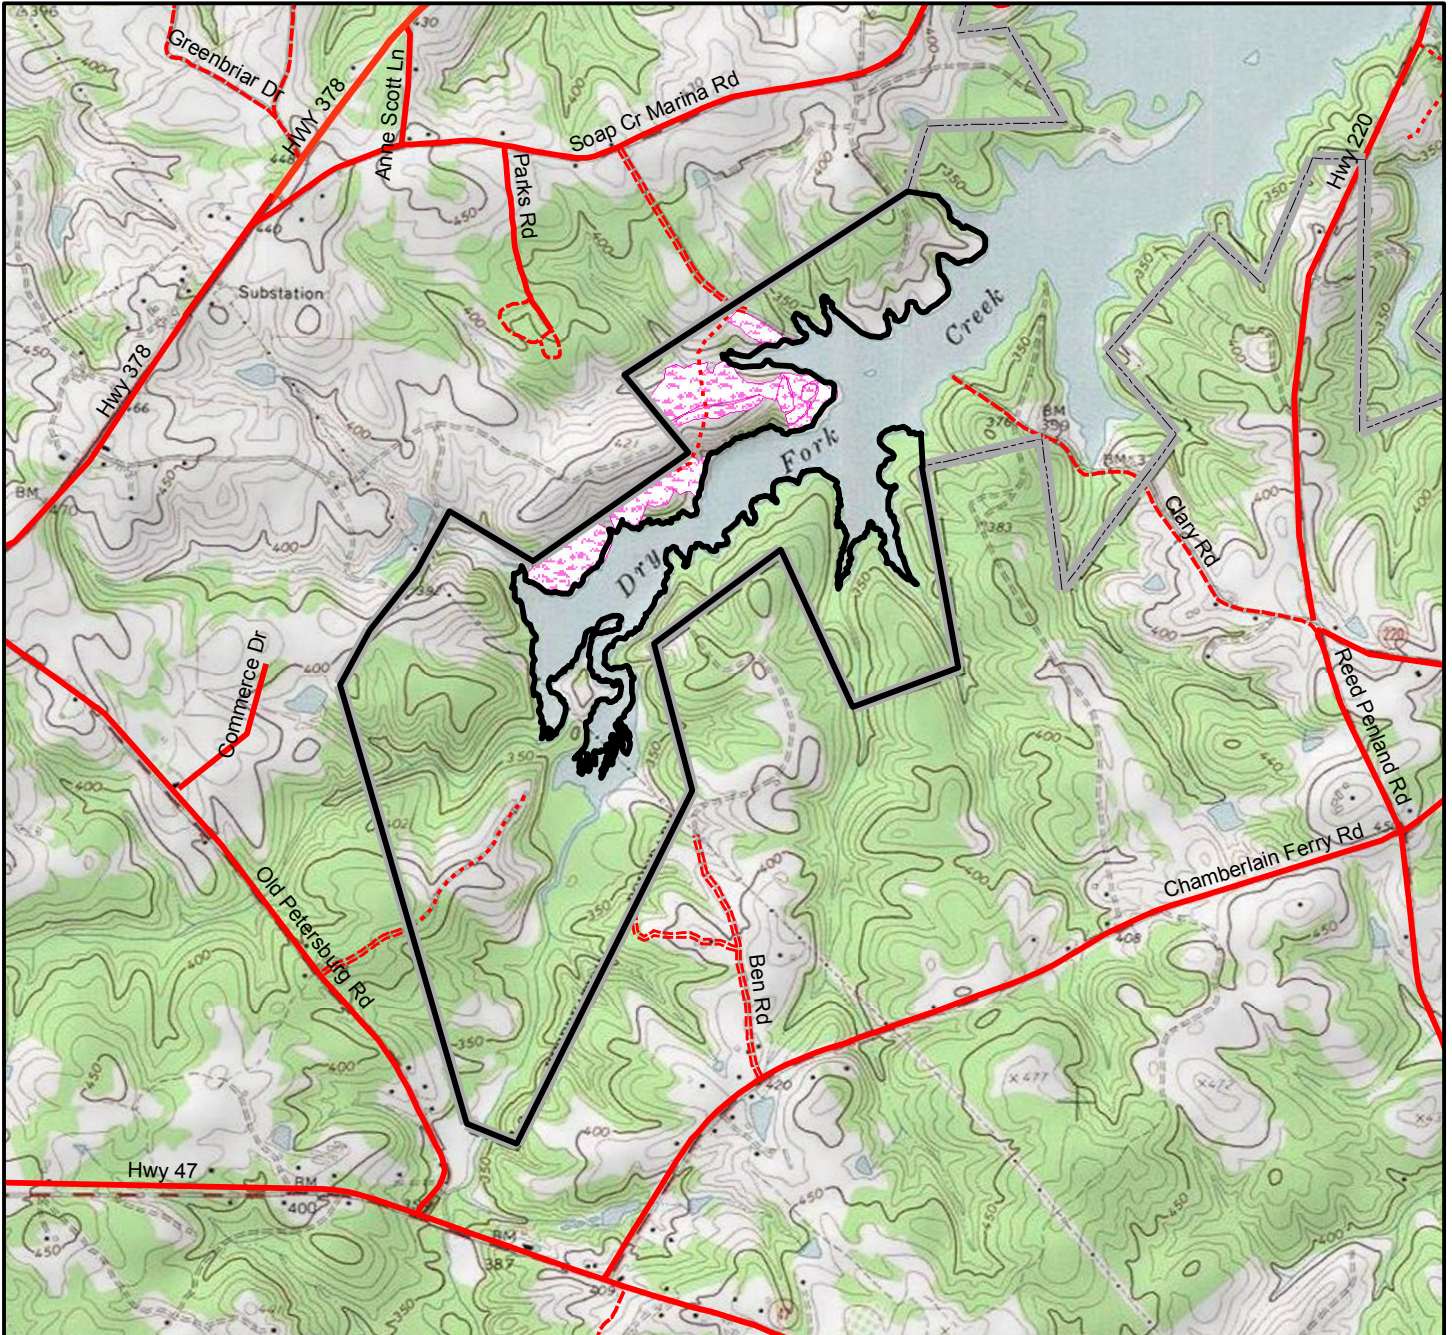

Dry Fork Creek

Legend

Hunter Access Areas

Hunting Area Boundary

Property Line

Roads

- PRIMARY
- SECONDARY
- UNPAVED
- FOREST ROAD
- PRIVATE

No Hunting

Food Plots

0 3.5 7 14 21 28 Miles

US Army Corp Of Engineers

**Dry Fork Creek
Lincoln County, Georgia
580 Acres
J. Strom Thurmond Lake**