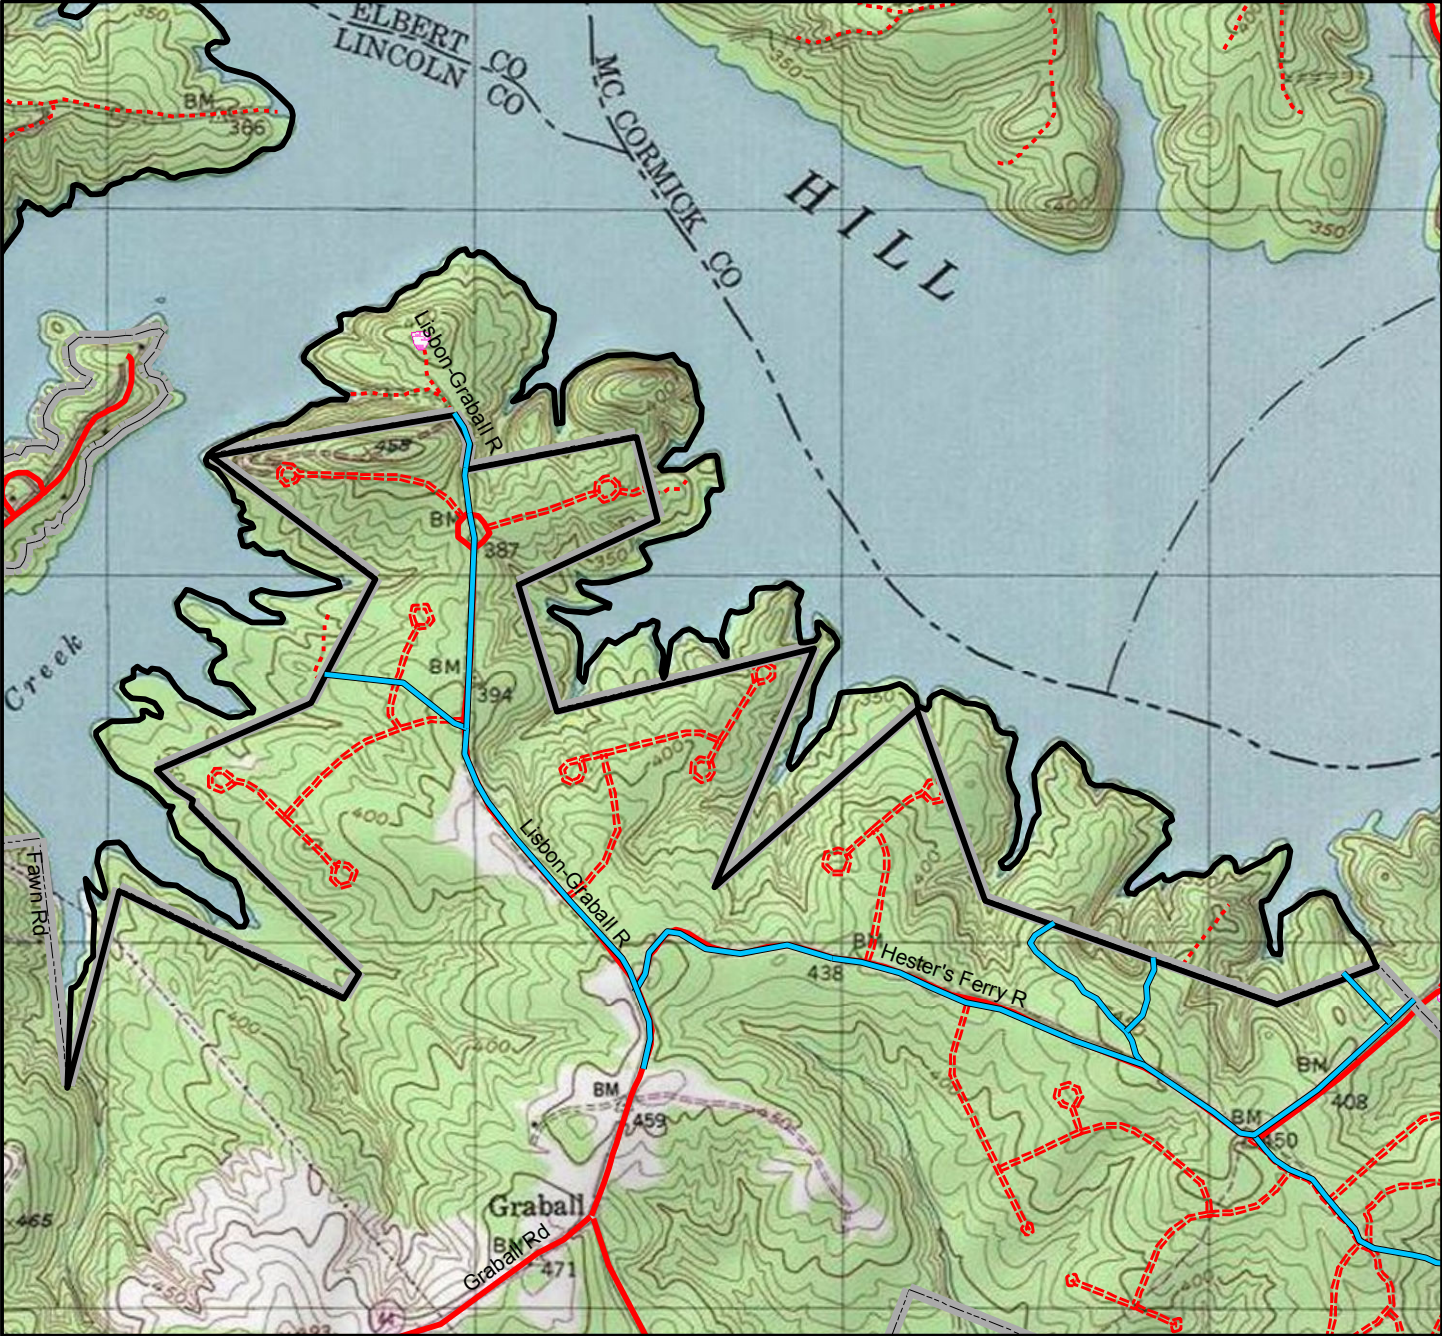

Hester's Ferry

Hunting Areas are ONLY accessible through public easements or by boat. Not all access points have designated parking areas.

Legend

—	Public Easements
	Hunting Area Boundary
	Property Line
Roads	
—	PUBLIC ROAD
- - -	FOREST ROAD
. . .	PRIVATE ROAD
	No Hunting
	Food Plots

US Army Corp Of Engineers
Hester's Ferry
Lincoln County, Georgia
345 Acres
J. Strom Thurmond Lake