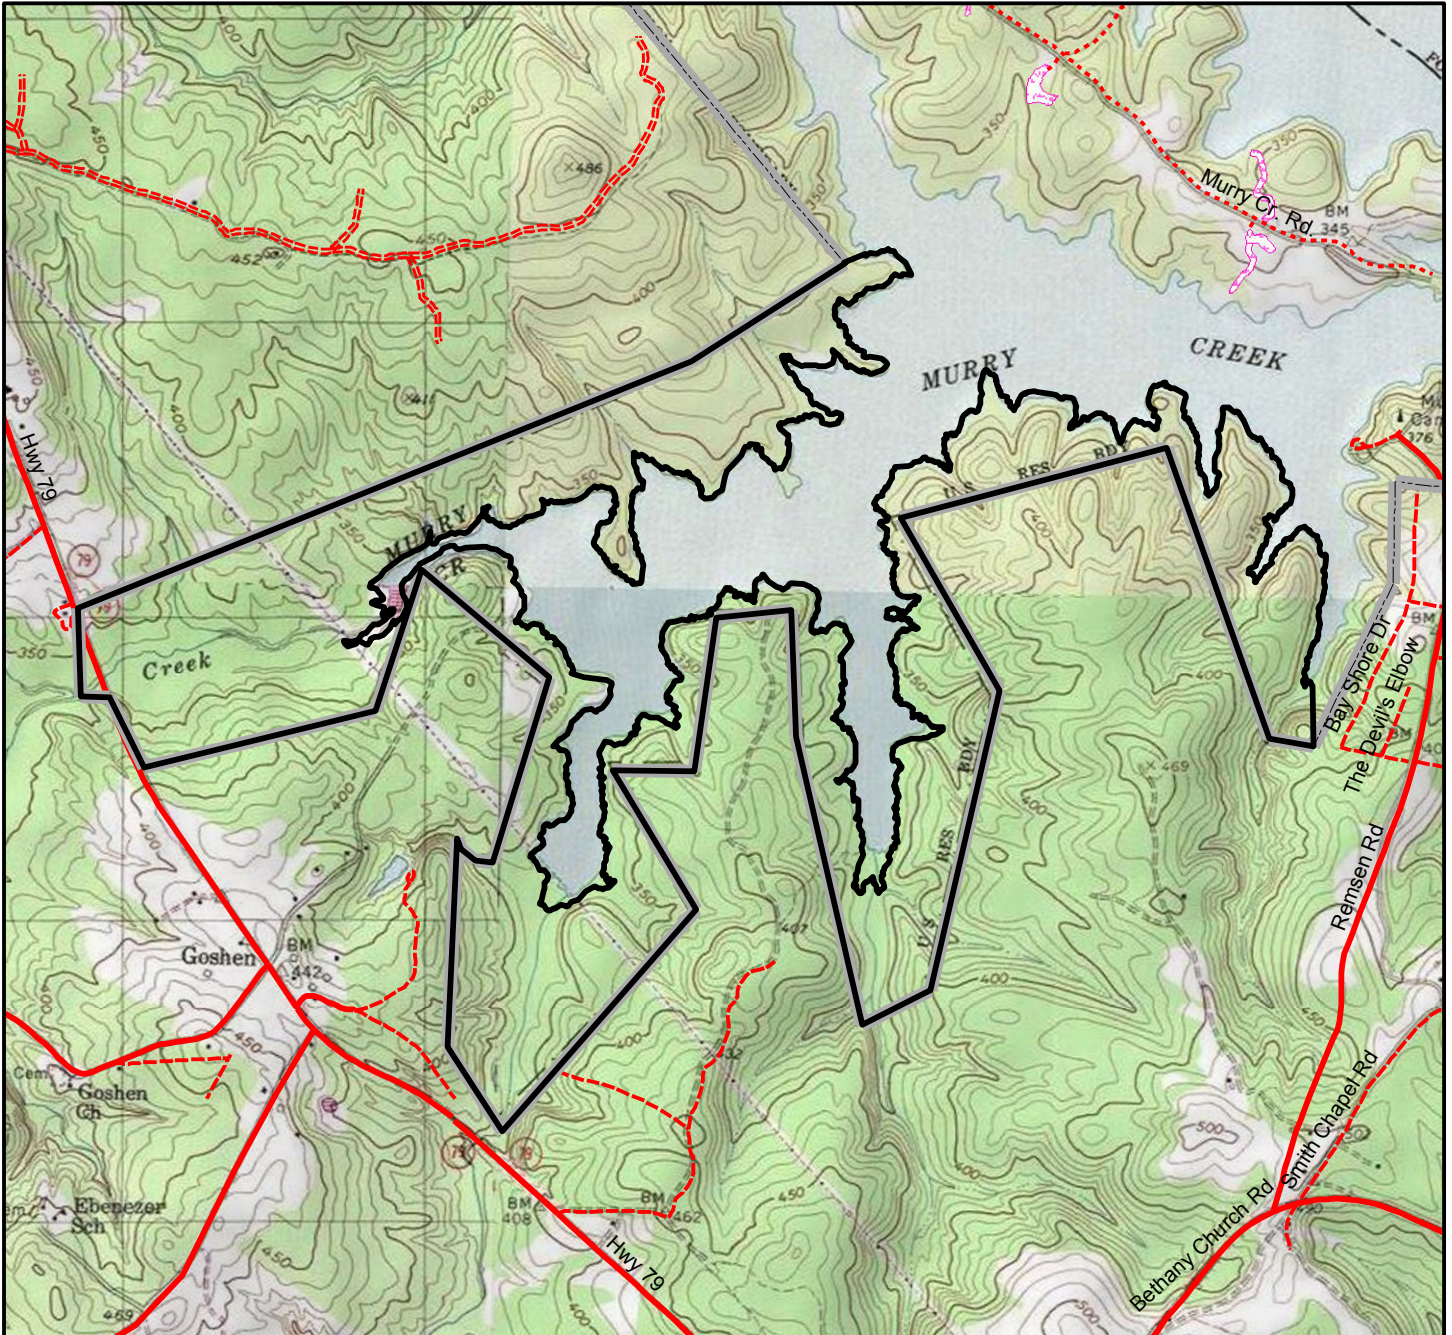

Mill Creek

Legend

-  Hunter Access Areas
-  Hunting Area Boundary
-  Property Line
- Roads**
-  PRIMARY
-  SECONDARY
-  UNPAVED
-  FOREST ROAD
-  PRIVATE
-  No Hunting
-  Food Plots

US Army Corp Of Engineers

**Mill Creek
Lincoln County, Georgia
735 Acres
J. Strom Thurmond Lake**