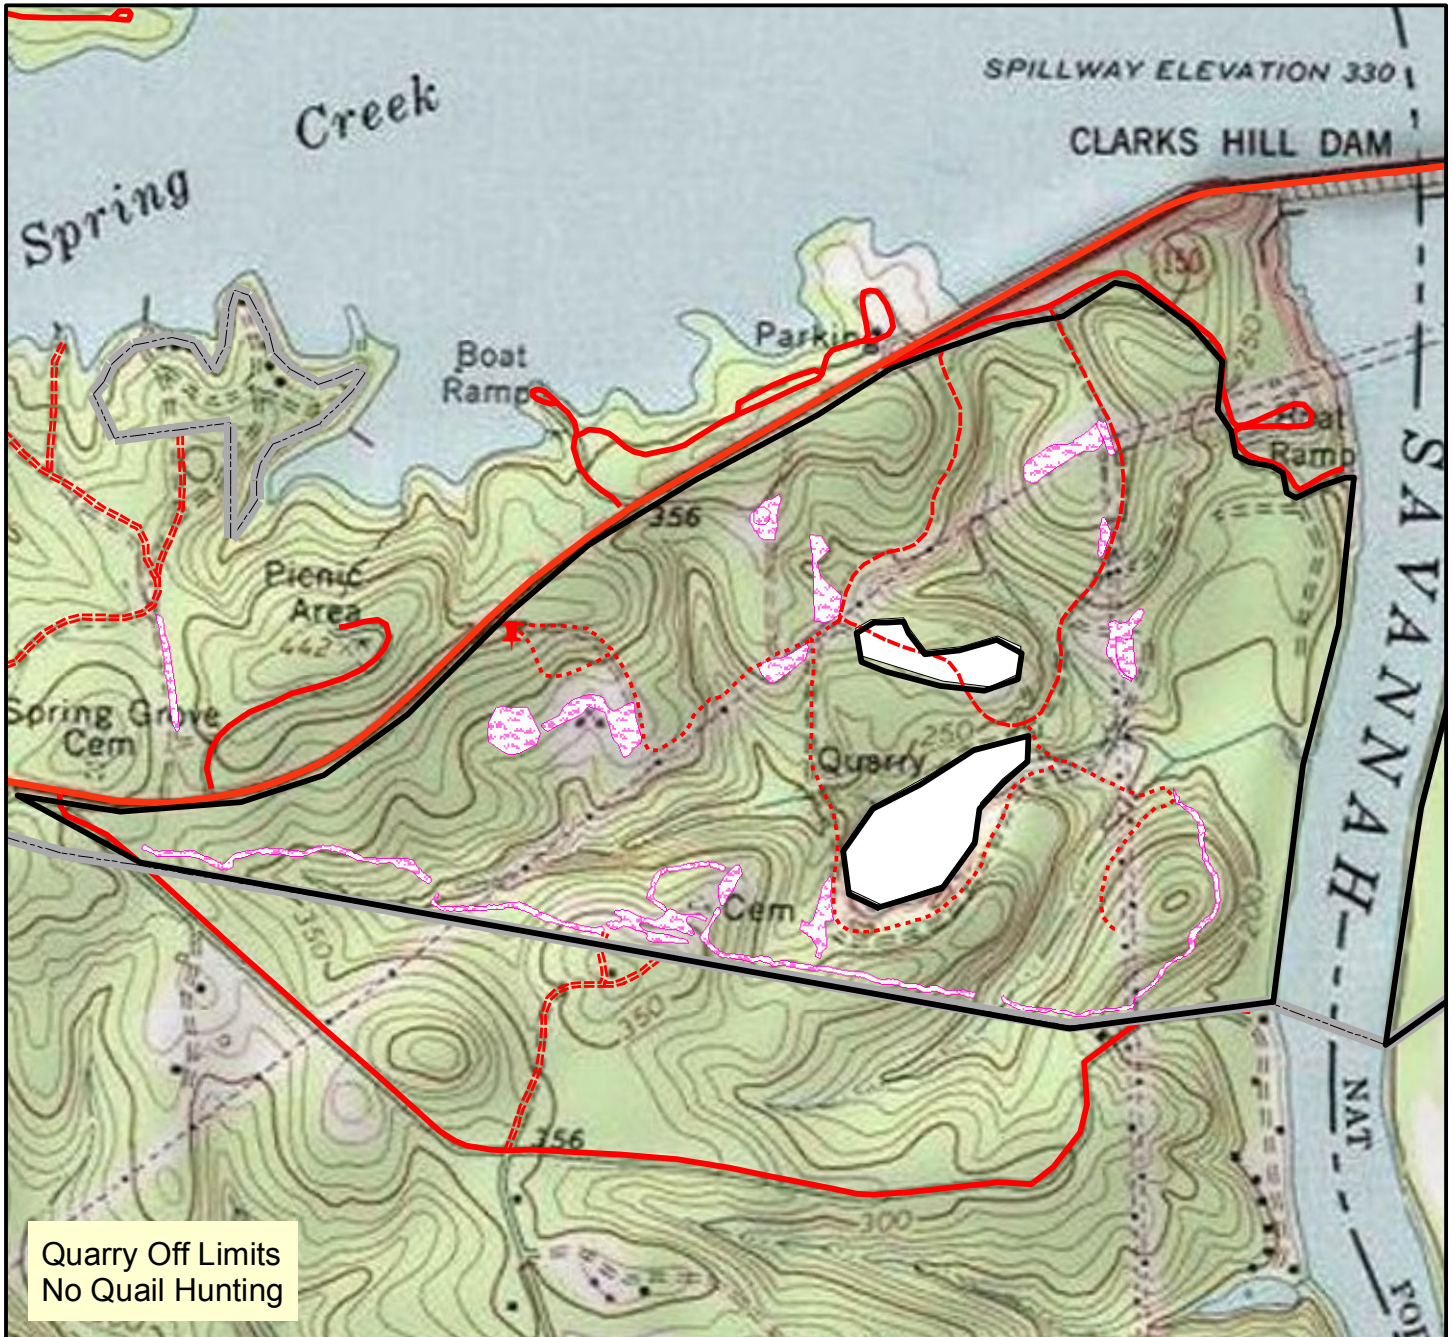

Below Dam Georgia and Quail Demo Area

Quarry Off Limits
No Quail Hunting

Legend

-  Hunter Access Areas
-  Hunting Area Boundary
-  Property Line
- Roads**
-  PRIMARY
-  SECONDARY
-  UNPAVED
-  FOREST ROAD
-  PRIVATE
-  No Hunting
-  Food Plots

US Army Corp Of Engineers

**Below Dam Georgia and
Quail Demo Area
Columbia County, Georgia
335 Acres
J. Strom Thurmond Lake**