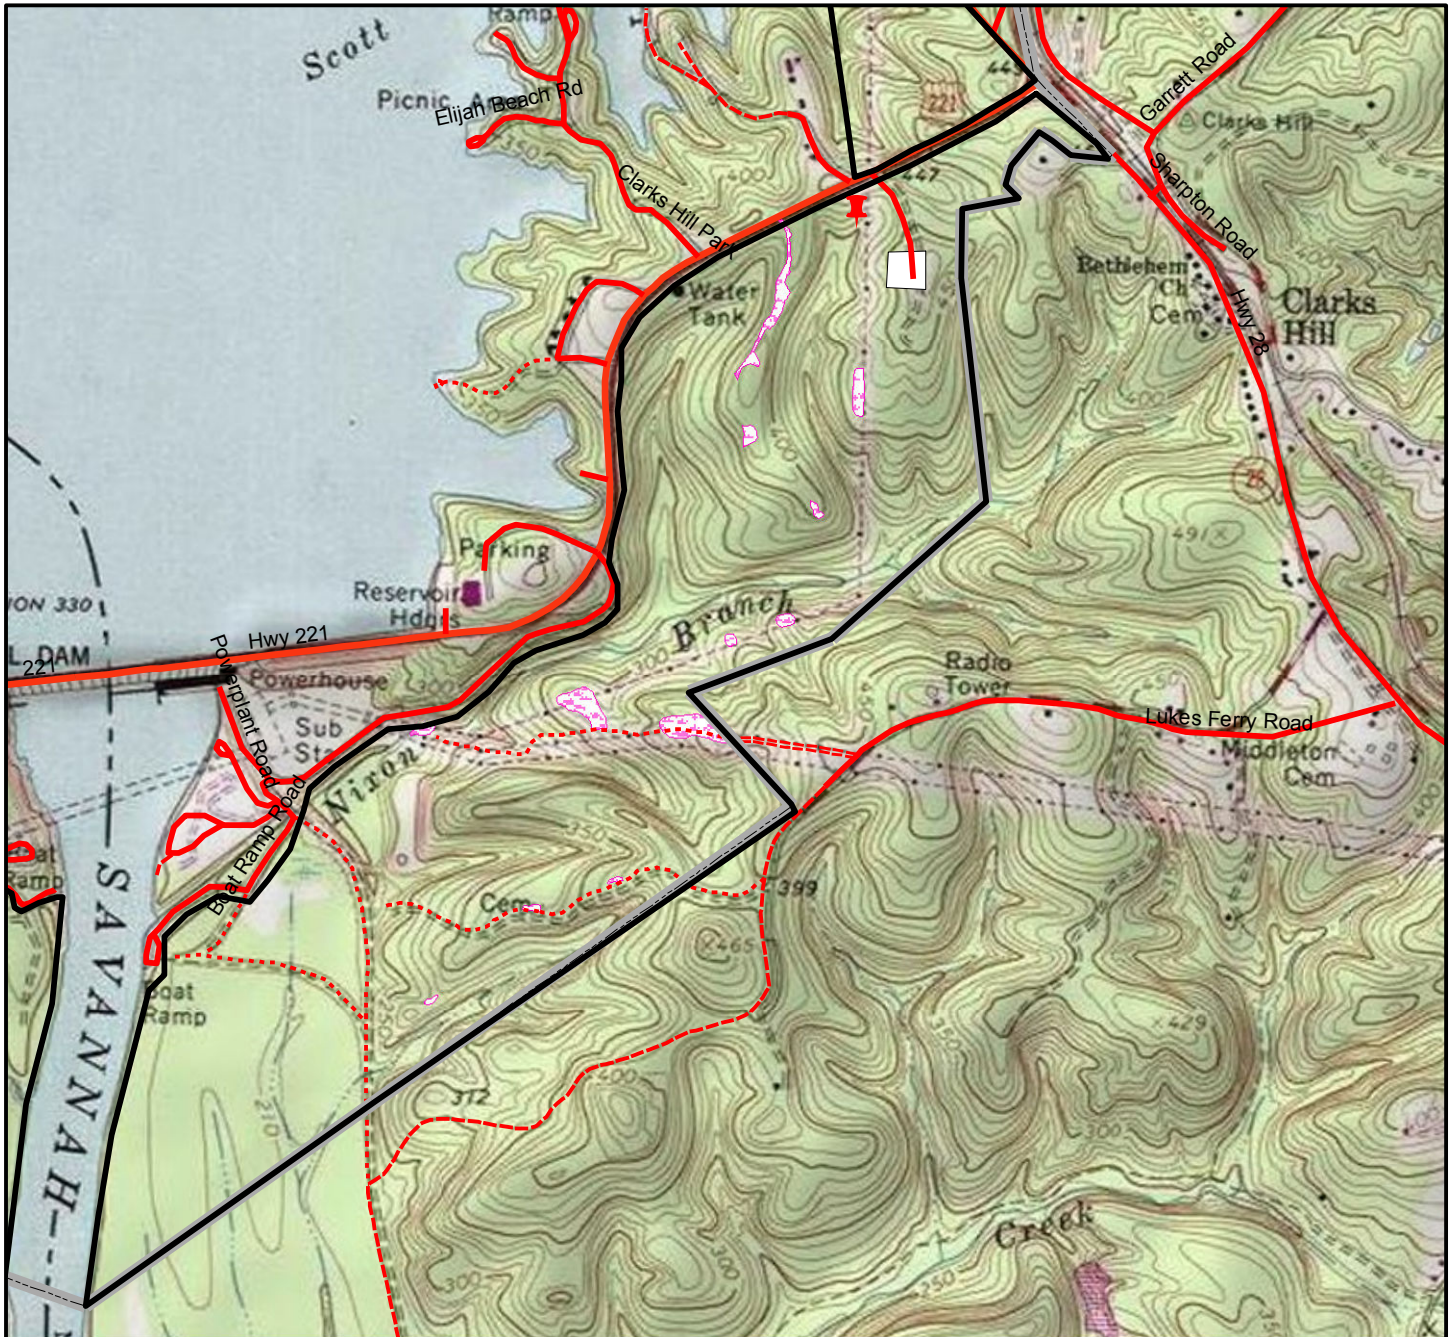

Hwy 221/Below Dam, South Carolina

Legend

-  Hunter Access Areas
- Hunting Areas Boundary**
-  Property Line
- Roads**
-  PRIMARY
-  SECONDARY
-  UNPAVED
-  FOREST ROAD
-  PRIVATE
-  No Hunting
-  Food Plots

US Army Corp Of Engineers

**Below Dam, SC
McCormick County, Georgia
455 Acres
J. Strom Thurmond Lake**