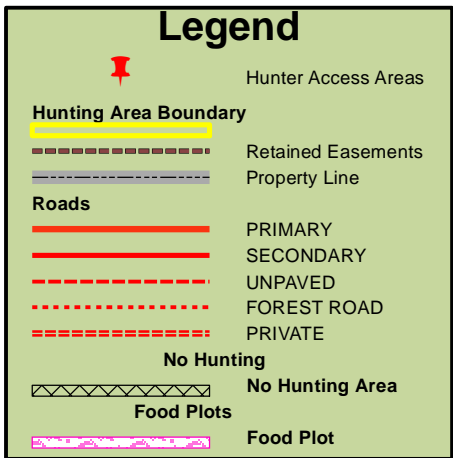

Below Dam GA CMU

Copyright © 2013 National Geographic Society, i-cubed

US Army Corp Of Engineers

Below Dam GA CMU
Columbia County, Georgia
334.34 Acres
J. Strom Thurmond Lake