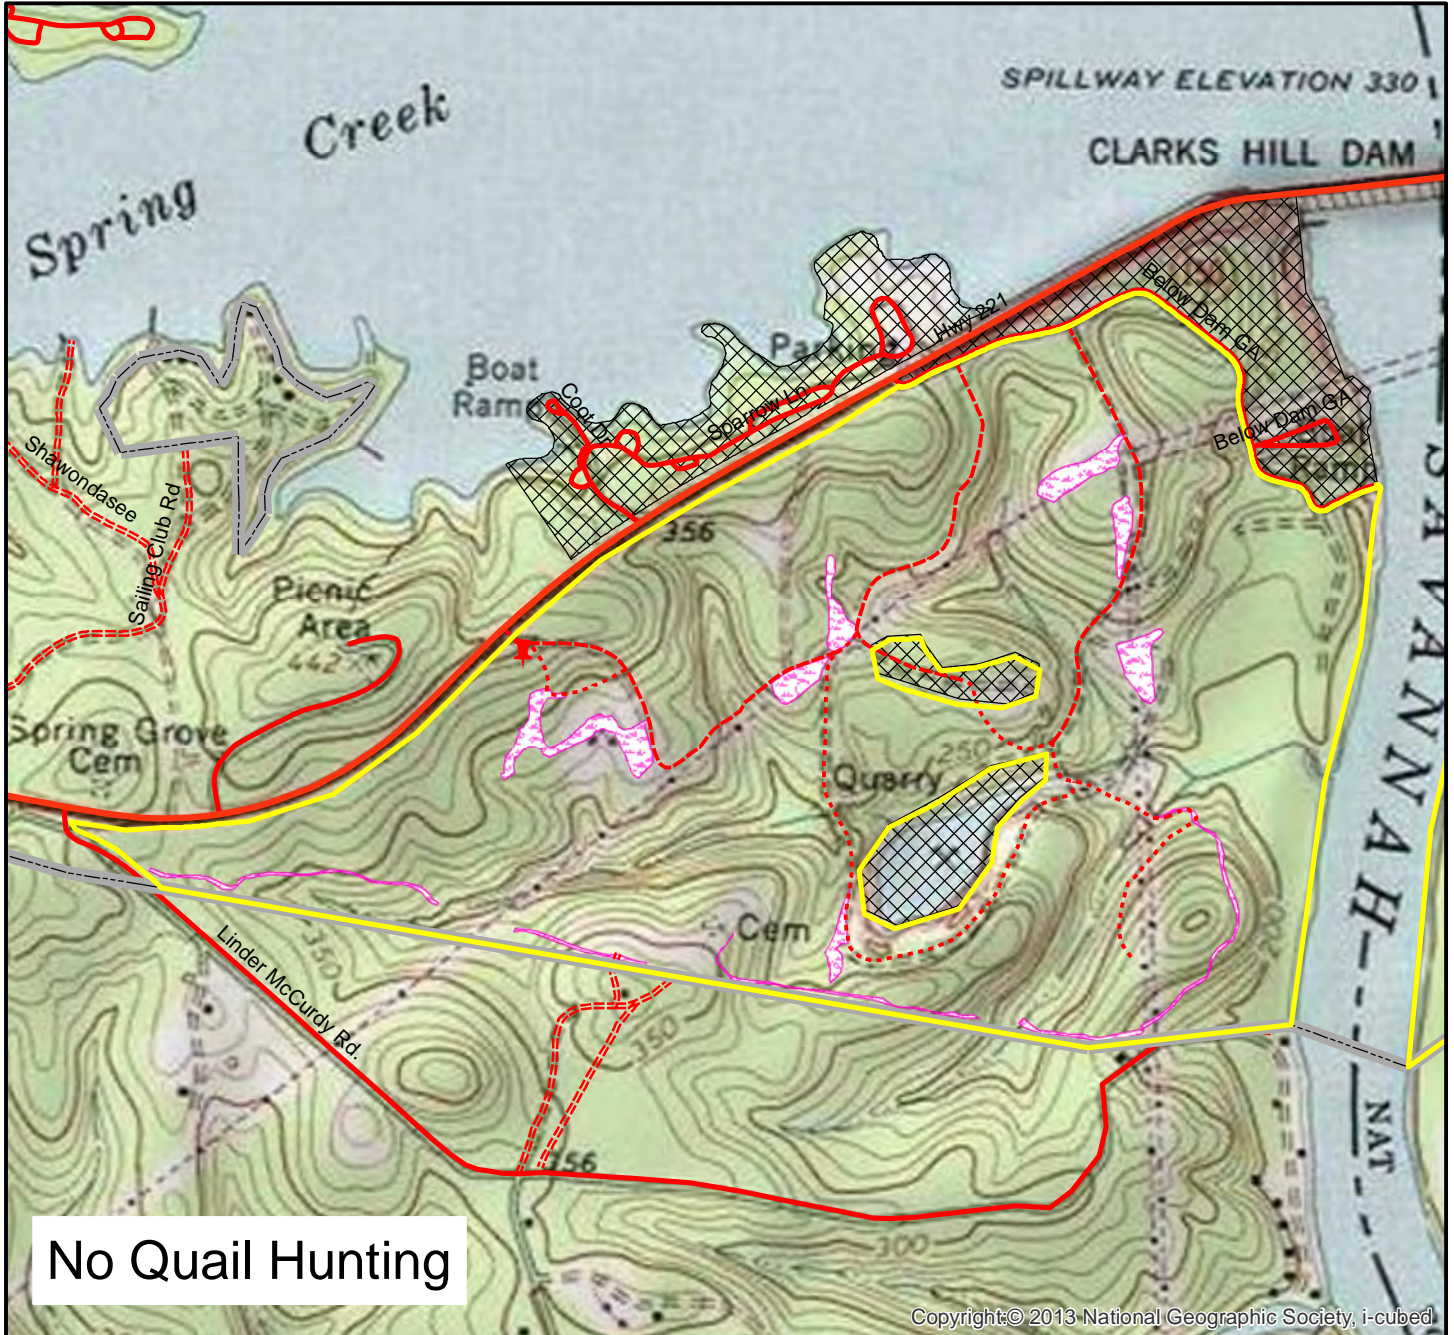

Below Dam GA CMU

Copyright © 2013 National Geographic Society, i-cubed

US Army Corp Of Engineers

Below Dam GA CMU
Columbia County, Georgia
334.34 Acres
J. Strom Thurmond Lake