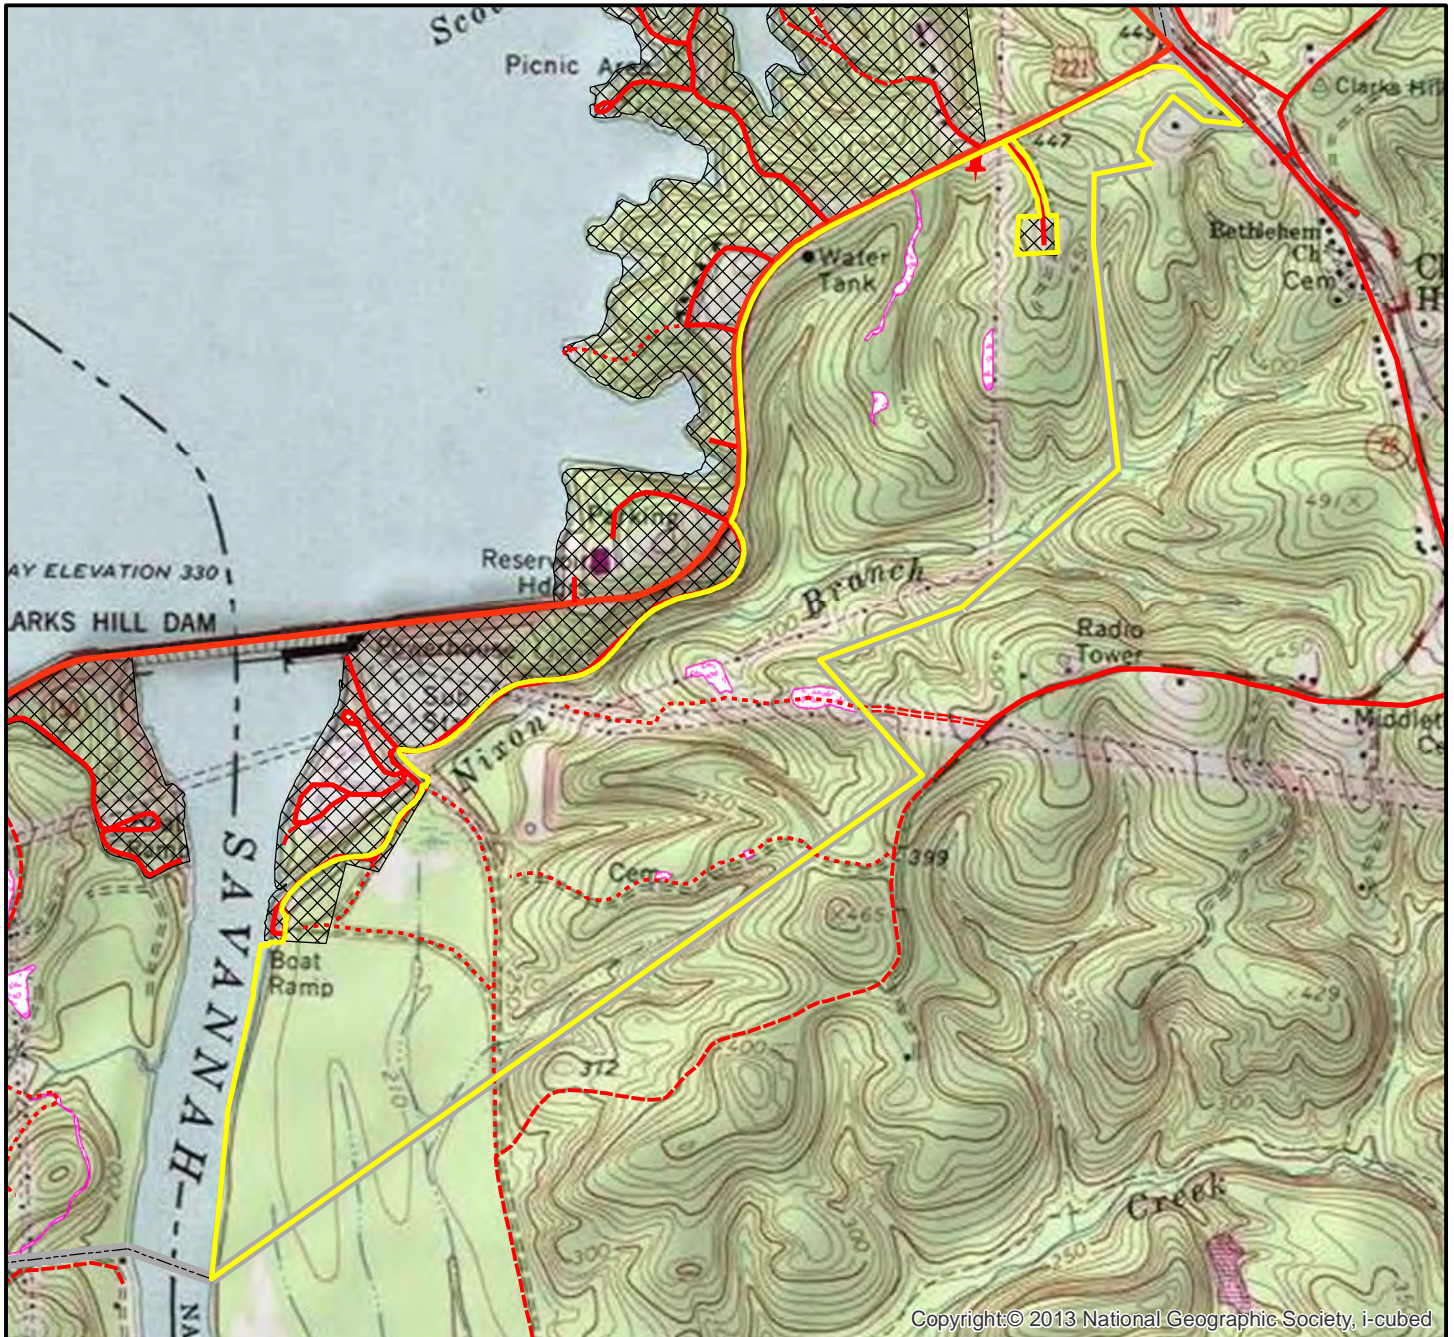

Below Dam South Carolina CMU

Legend

- Hunter Access Areas
- Food Plots
- No Hunting
- Hunting Area Boundary
- Retained Easements
- Property Line
- PRIMARY
- SECONDARY
- UNPAVED
- FOREST ROAD
- PRIVATE

US Army Corp Of Engineers
Below Dam South Carolina CMU
McCormick County, SC
455 Acres
J. Strom Thurmond Lake