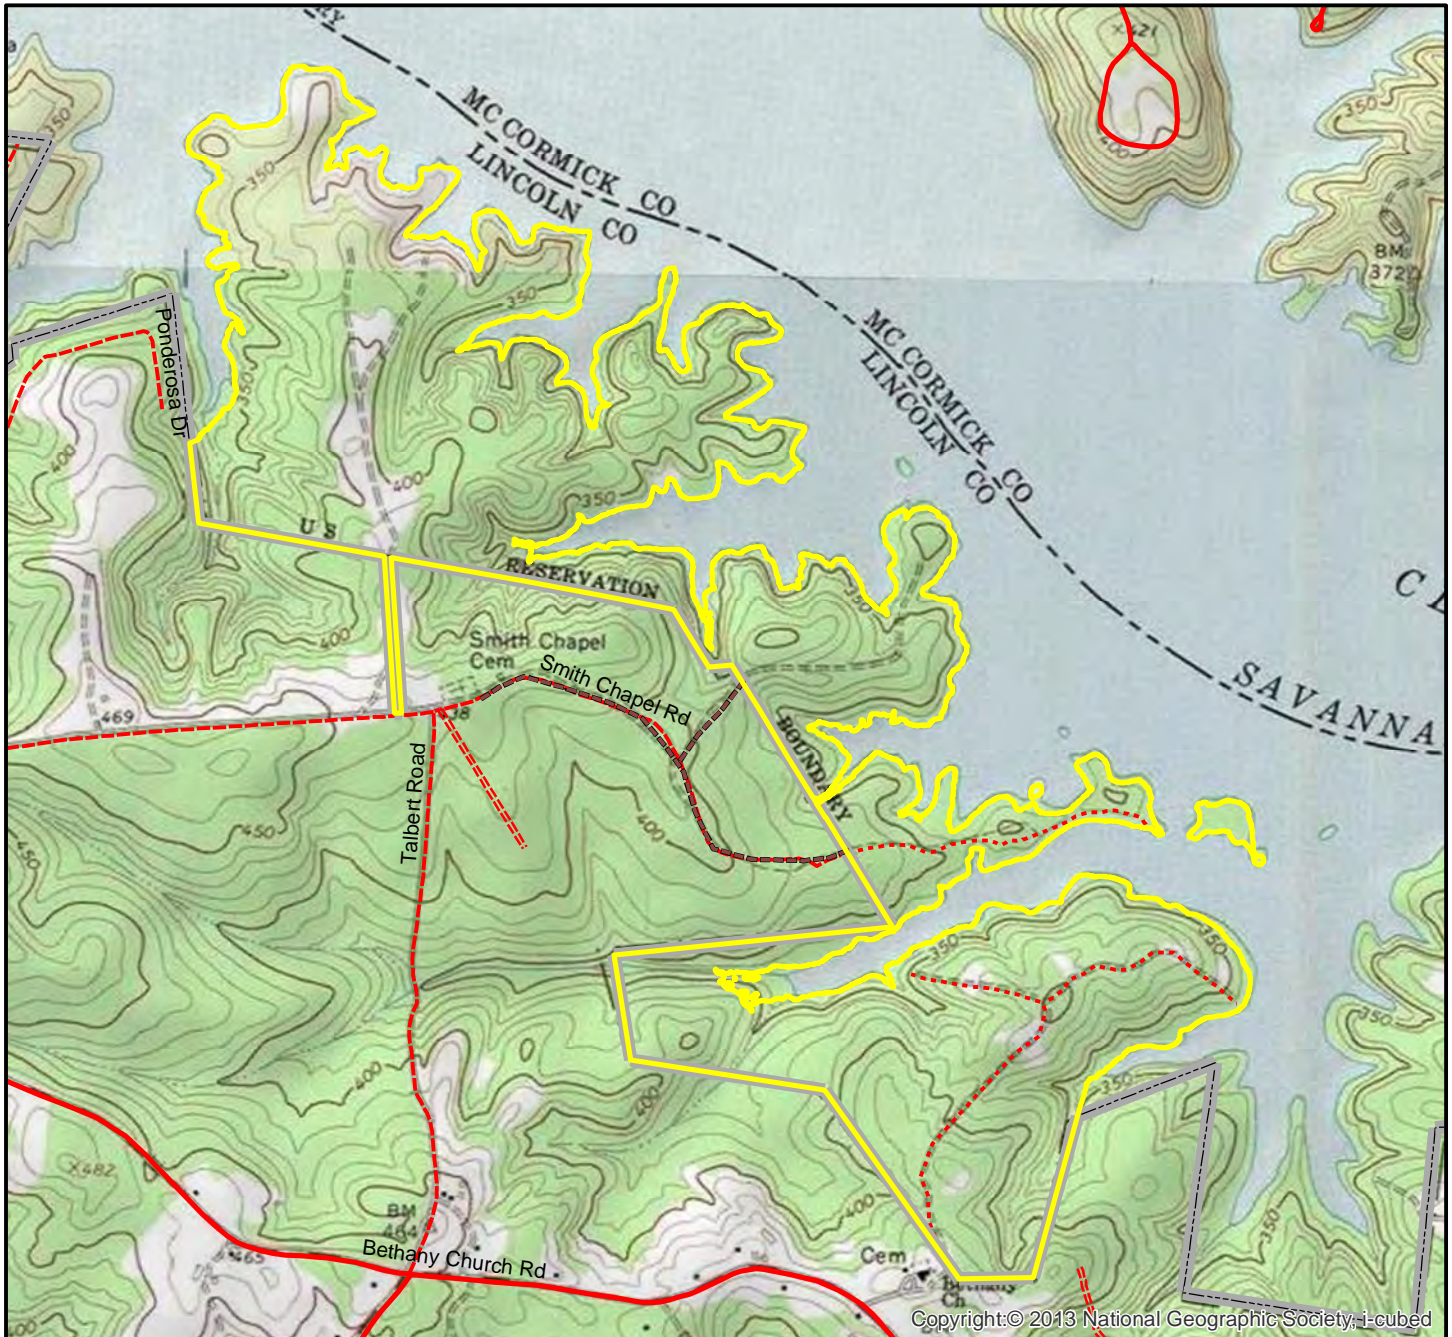

Bethany Church Road CMU

Legend

	Hunter Access Areas
	Hunting Area Boundary
	Retained Easements
	Property Line
Roads	
	PRIMARY
	SECONDARY
	UNPAVED
	FOREST ROAD
	PRIVATE
	No Hunting
	No Hunting Area
	Food Plots
	Food Plot

US Army Corp Of Engineers
Bethany Church Road CMU
Lincoln County, Georgia
457.47 Acres
J. Strom Thurmond Lake