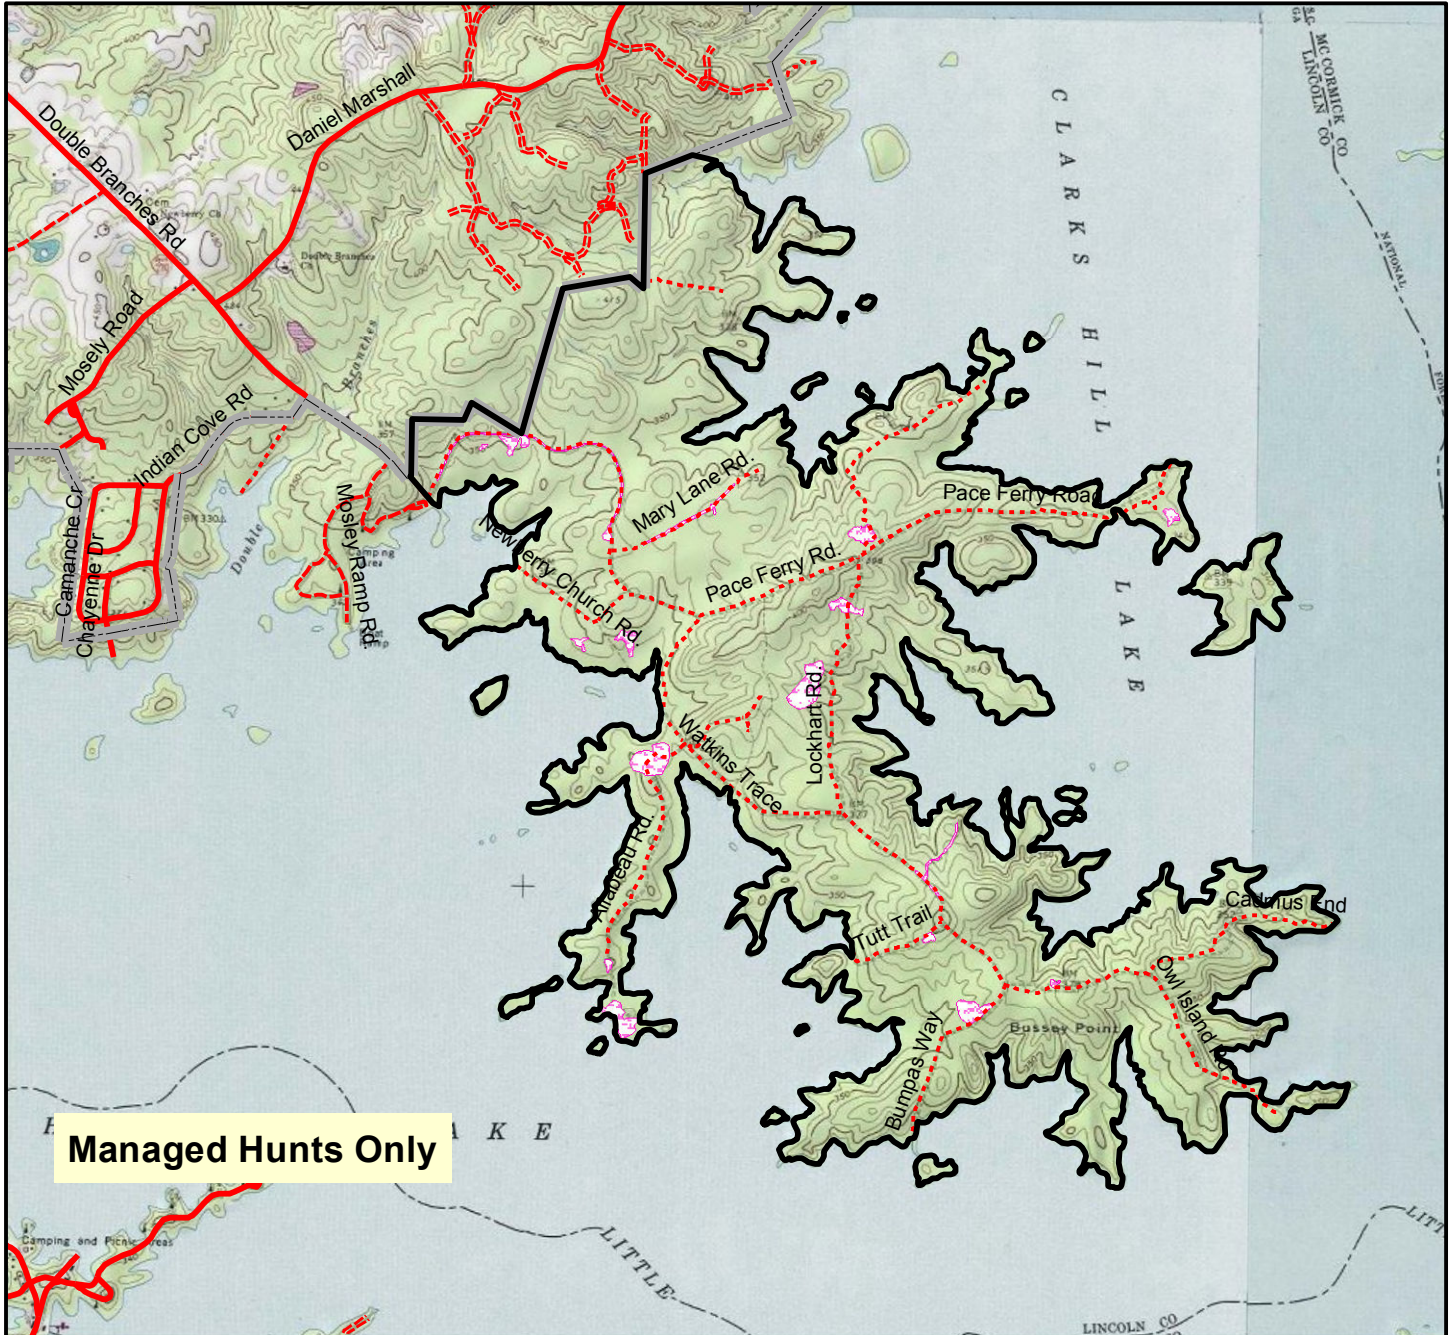

Bussey Point

Managed Hunts Only

Legend

-  Hunter Access Areas
-  Hunting Area Boundary
-  Property Line
- Roads**
-  PRIMARY
-  SECONDARY
-  UNPAVED
-  FOREST ROAD
-  PRIVATE
-  No Hunting
-  Food Plots

US Army Corp Of Engineers

**Bussey Point
Lincoln County, Georgia
2,550 Acres
J. Strom Thurmond Lake**