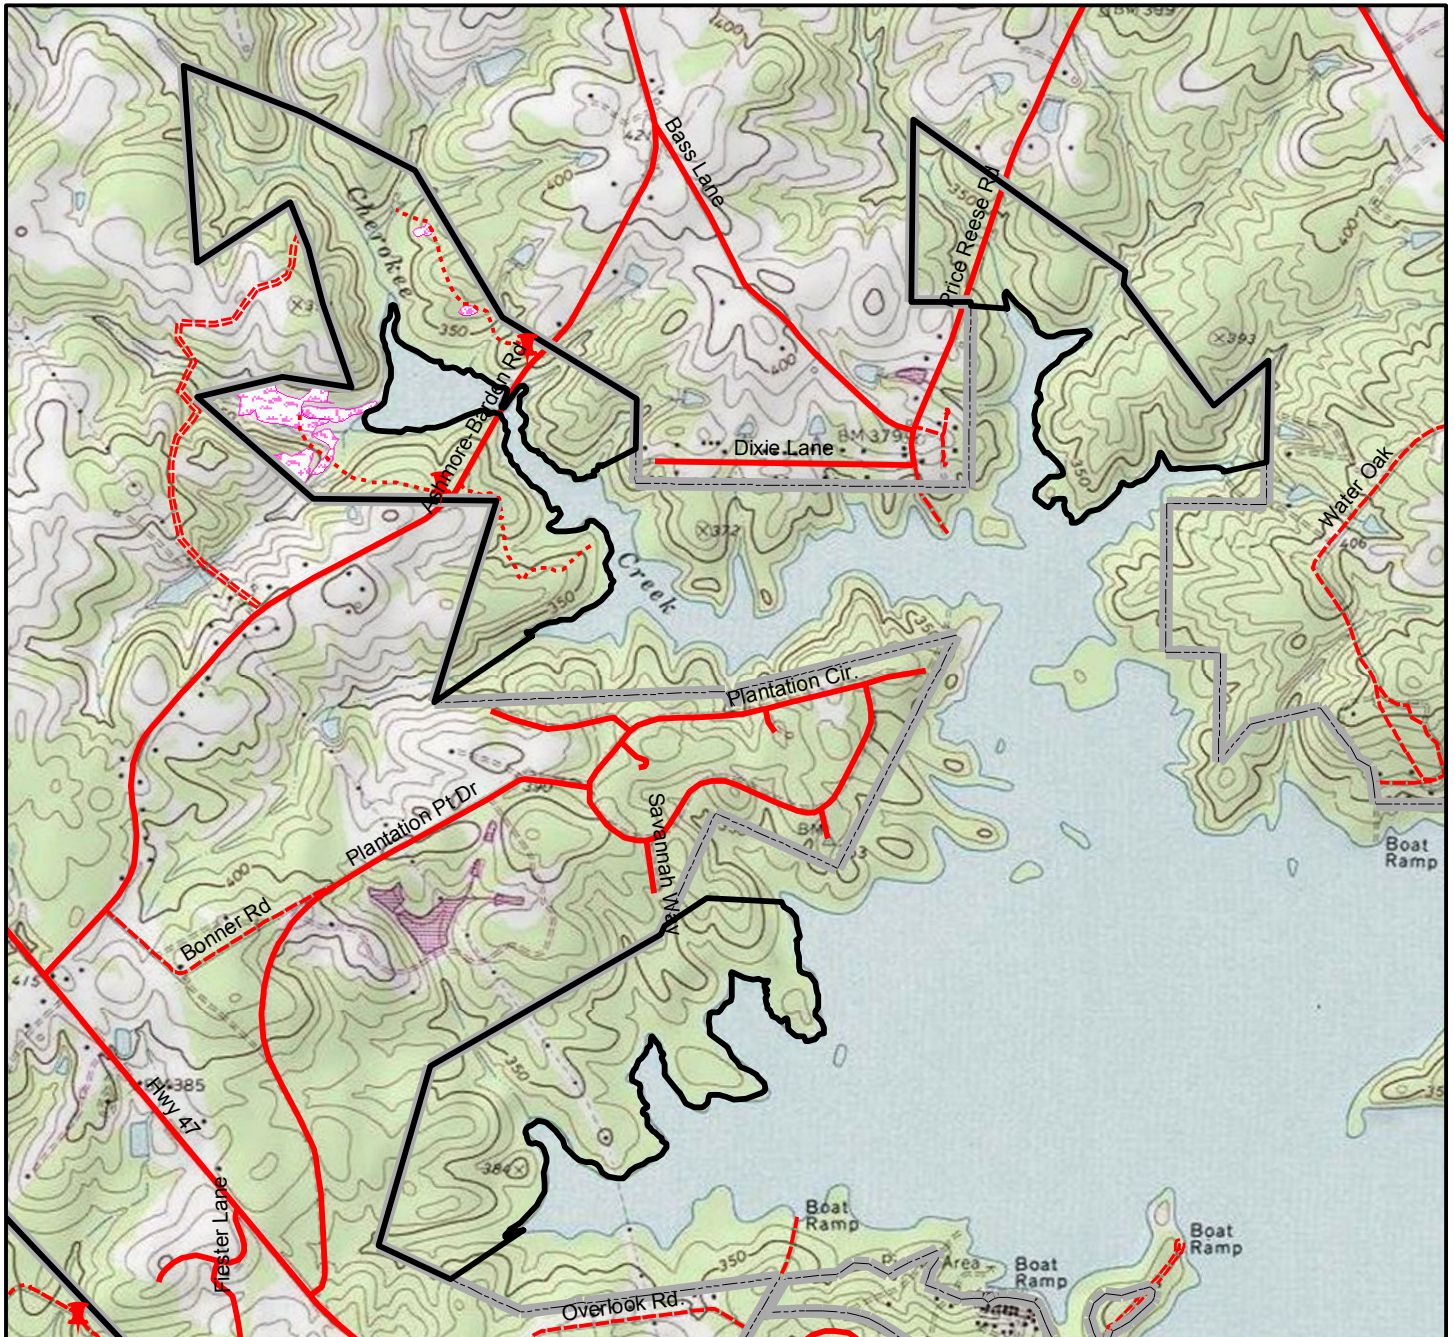

Cherokee Creek

Legend

- Hunter Access Areas
- Hunting Area Boundary**
 - Hunting Area Boundary
 - Property Line
- Roads**
 - PRIMARY
 - SECONDARY
 - UNPAVED
 - FOREST ROAD
 - PRIVATE
- No Hunting
- Food Plots

US Army Corp Of Engineers

Cherokee Creek
Lincoln County, Georgia
555 Acres- Three Tracts
J. Strom Thurmond Lake