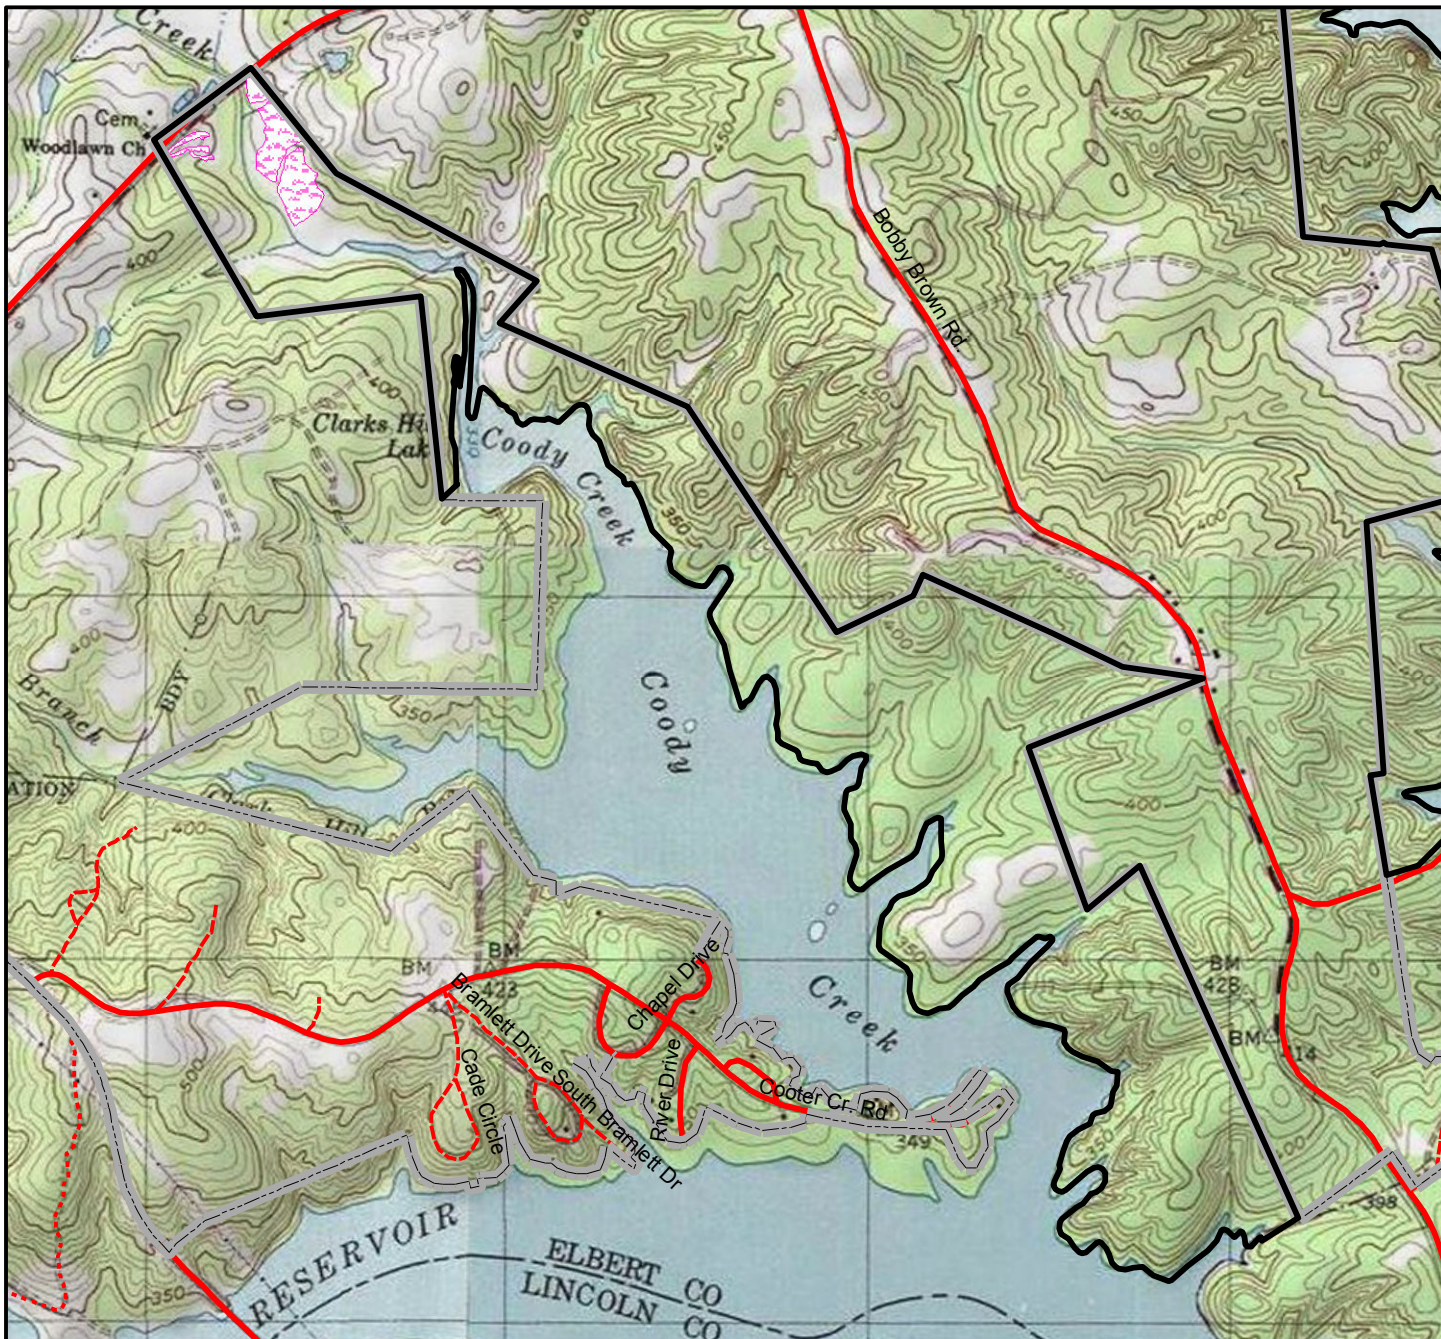

Cody Creek

Legend

-  Hunter Access Areas
-  Hunting Area Boundary
-  Property Line
- Roads**
-  PRIMARY
-  SECONDARY
-  UNPAVED
-  FOREST ROAD
-  PRIVATE
-  No Hunting
-  Food Plots

US Army Corp Of Engineers

**Cody Creek
Elbert County, Georgia
435 Acres
J. Strom Thurmond Lake**