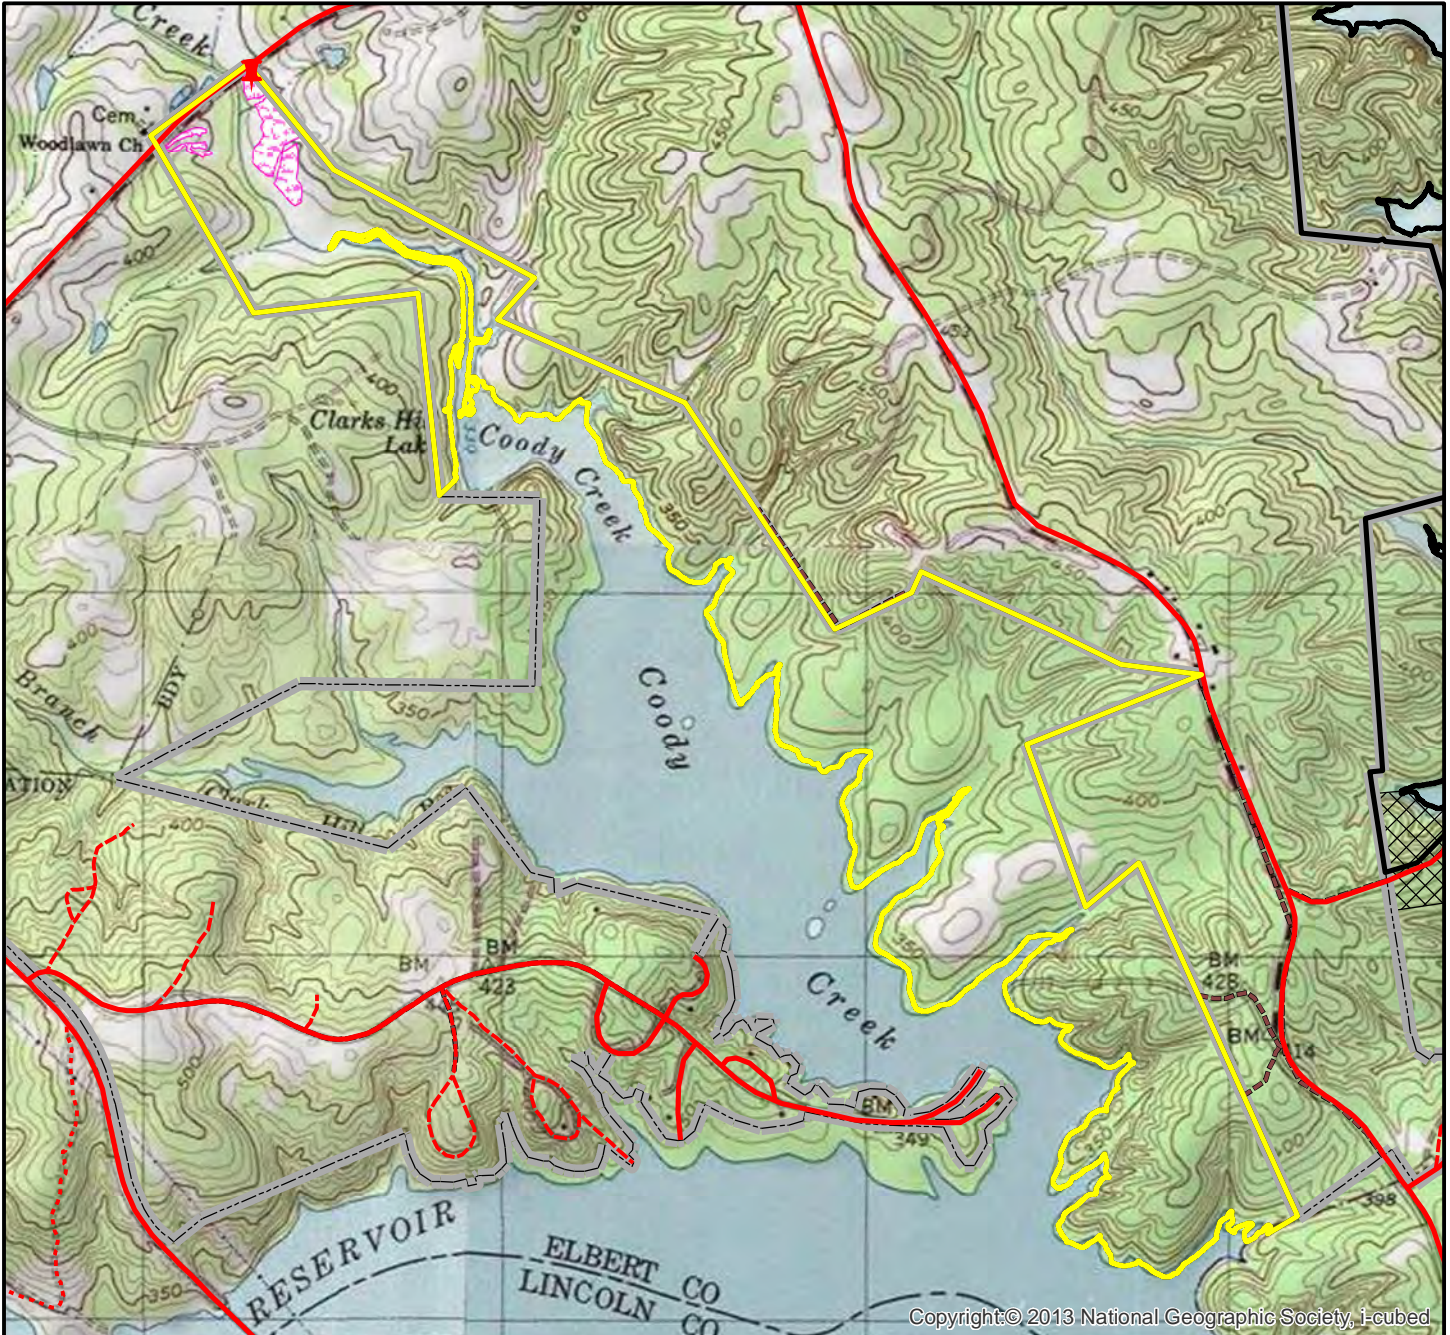

# Cody Creek CMU

## Legend

-  Hunter Access Areas
-  Food Plots
-  Hunting Area Boundary
-  No Hunting
-  Retained Easements
-  Property Line
-  PRIMARY
-  SECONDARY
-  UNPAVED
-  FOREST ROAD
-  PRIVATE

**US Army Corp Of Engineers**

**Cody Creek CMU  
Elbert County, GA  
435 Acres  
J. Strom Thurmond Lake**