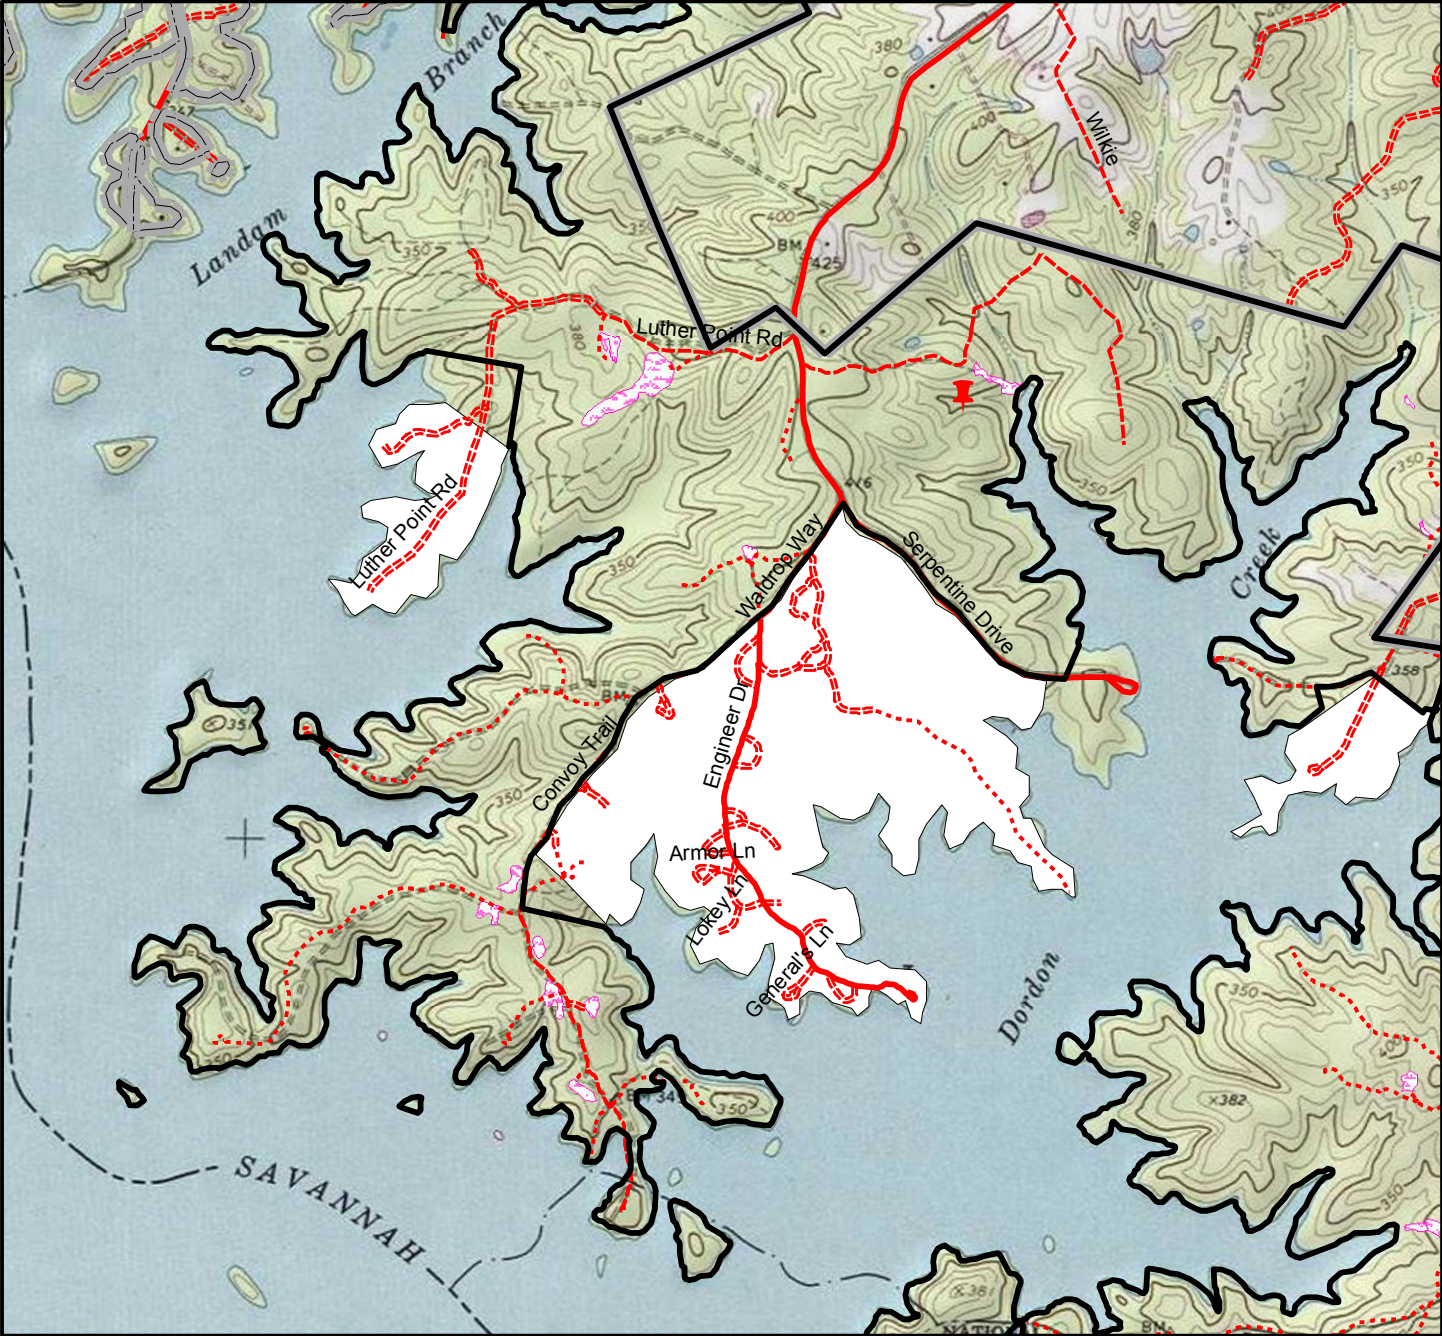

Dordon Creek

Legend

- Hunter Access Areas
- Hunting Area Boundary**
- Property Line
- Roads**
- PRIMARY
- SECONDARY
- UNPAVED
- FOREST ROAD
- PRIVATE
- No Hunting
- Food Plots

US Army Corp Of Engineers

Dordon Creek
McCormick County, SC
1524 Acres
J. Strom Thurmond Lake