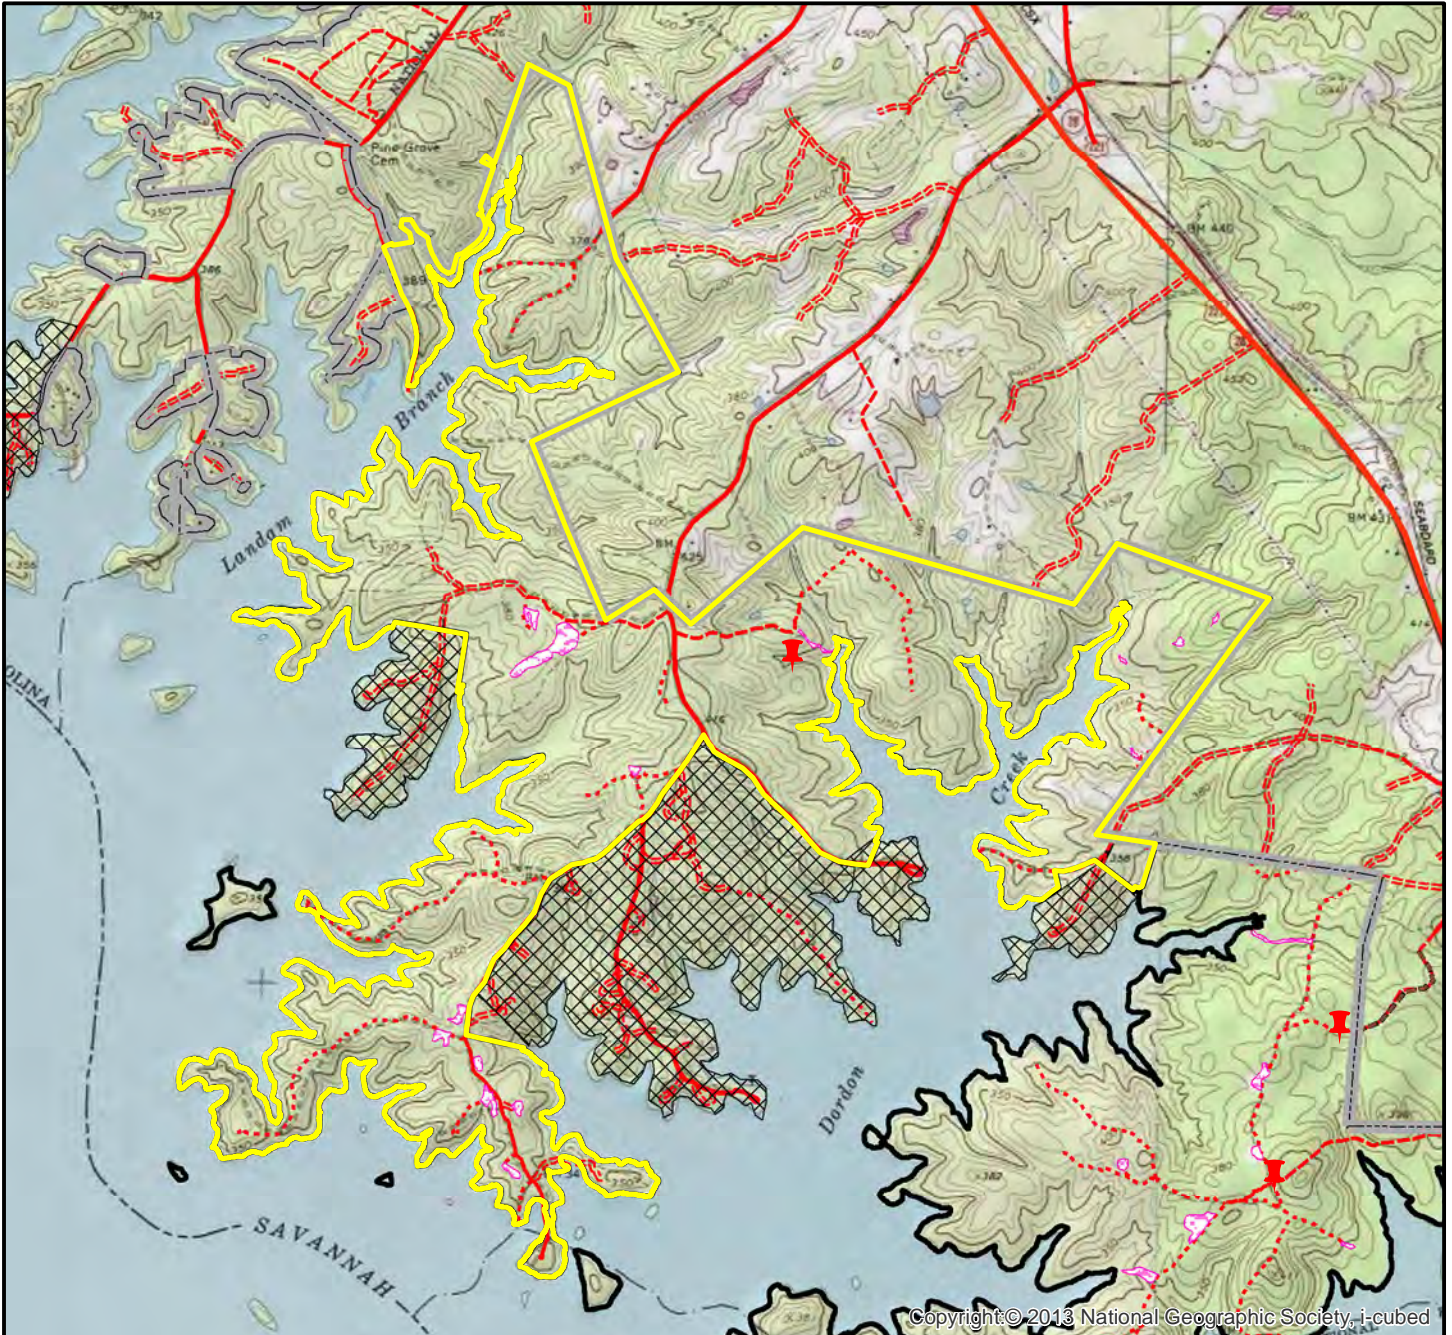

Dordon Creek Creek CMU

Legend

- Hunter Access Areas
- Hunting Area Boundary
- Food Plots
- No Hunting
- Property Line
- Retained Easements
- PRIMARY
- SECONDARY
- UNPAVED
- FOREST ROAD
- PRIVATE

US Army Corp Of Engineers

Dordon Creek CMU
McCormick County, SC
1,478.88 Acres
J. Strom Thurmond Lake