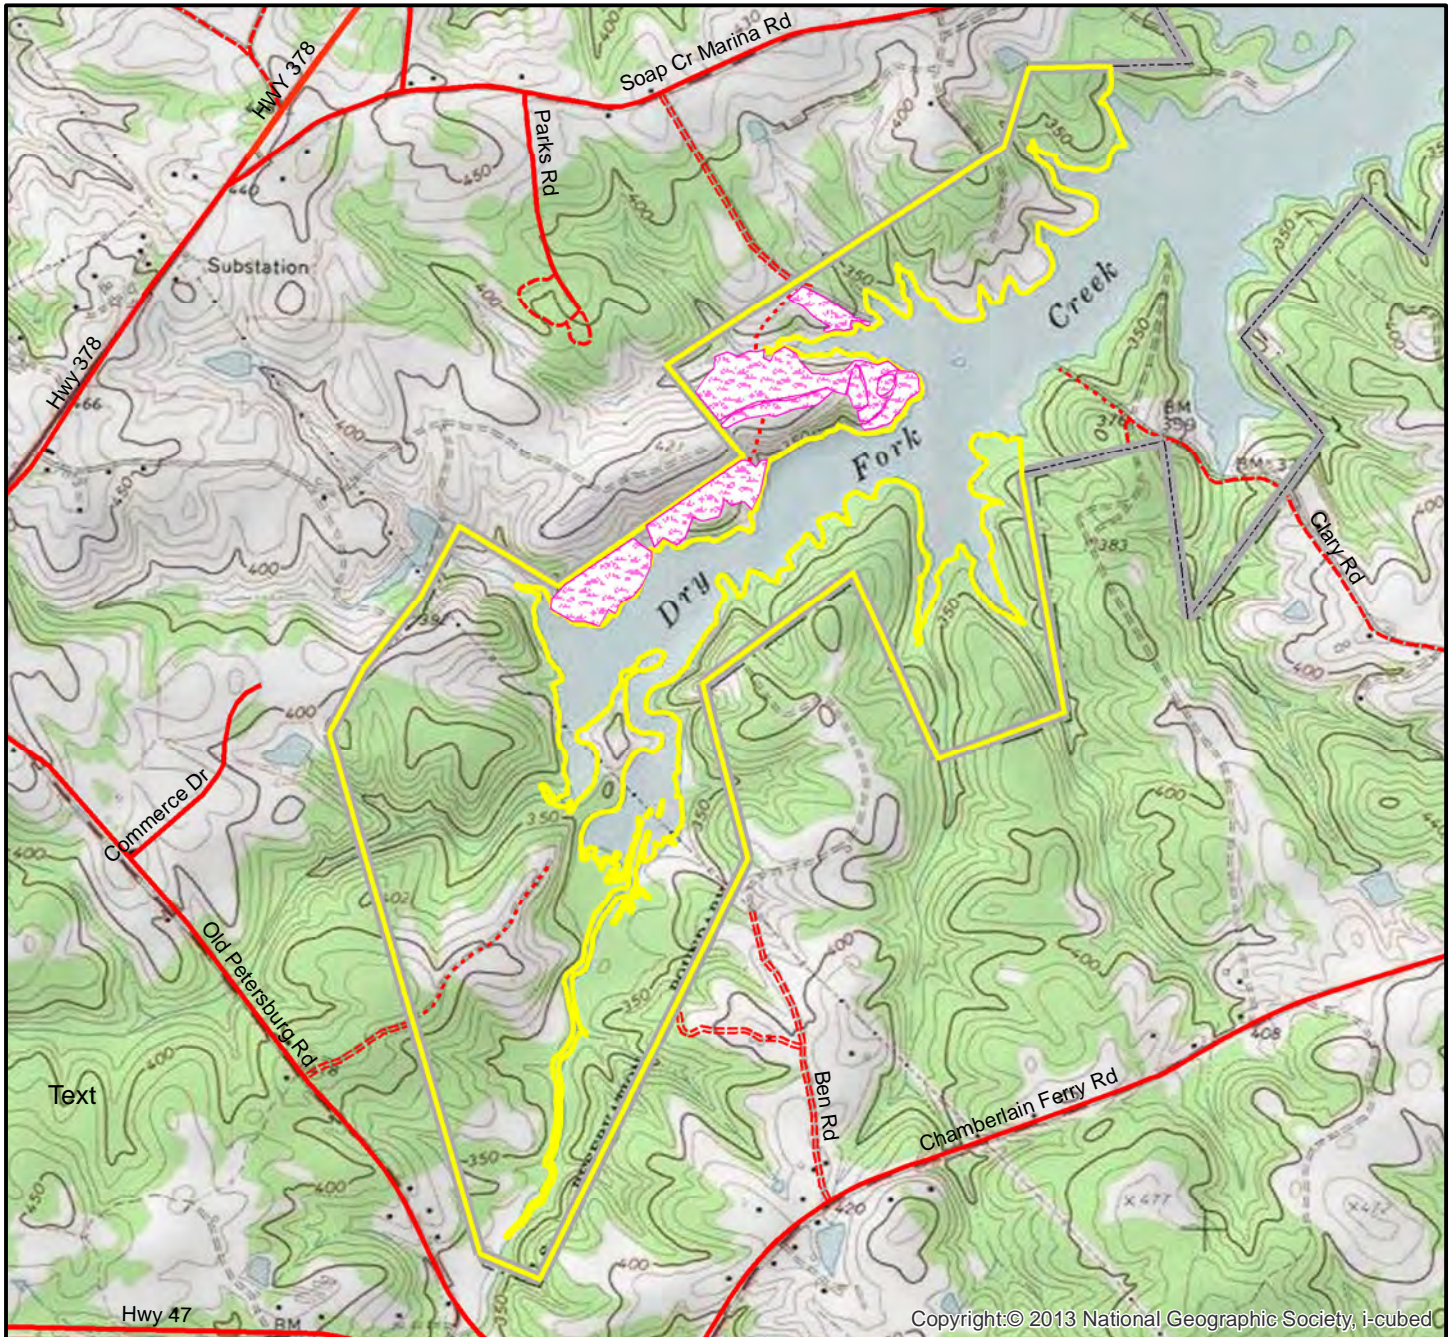

Dry Fork Creek CMU

Copyright: © 2013 National Geographic Society, I-cubed

Legend

-  Hunter Access Areas
-  Food Plots
-  No Hunting
- Hunting Area Boundary**
-  Retained Easements
-  Property Line
- Roads**
-  PRIMARY
-  SECONDARY
-  UNPAVED
-  FOREST ROAD
-  PRIVATE

US Army Corp Of Engineers

Dry Fork Creek CMU
Lincoln County, Georgia
574.47 Acres
J. Strom Thurmond Lake