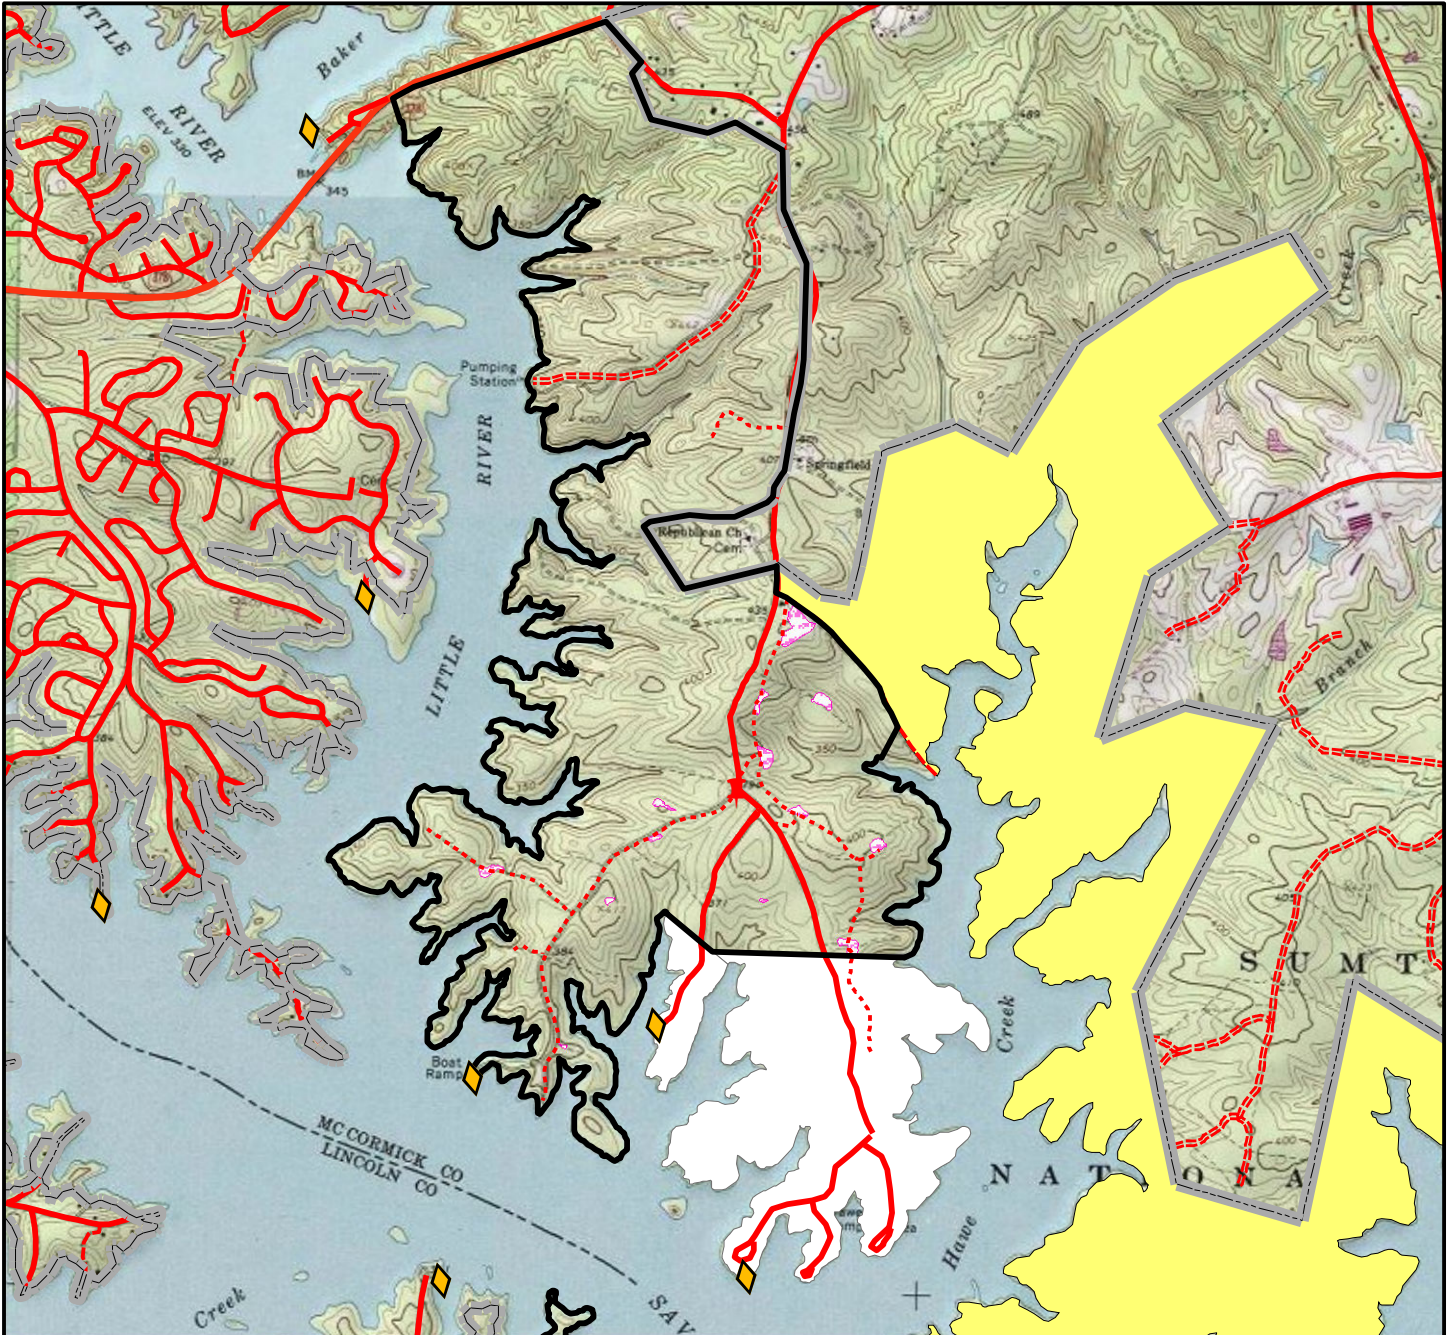

Hawe Creek

Legend

-  Hunter Access Areas
-  Hunting Area Boundary
-  Property Line
- Roads**
-  PRIMARY
-  SECONDARY
-  UNPAVED
-  FOREST ROAD
-  PRIVATE
-  SC-WMAs
-  Food Plots

US Army Corp Of Engineers

**Hawe Creek
McCormick County, SC
1516 Acres
J. Strom Thurmond Lake**