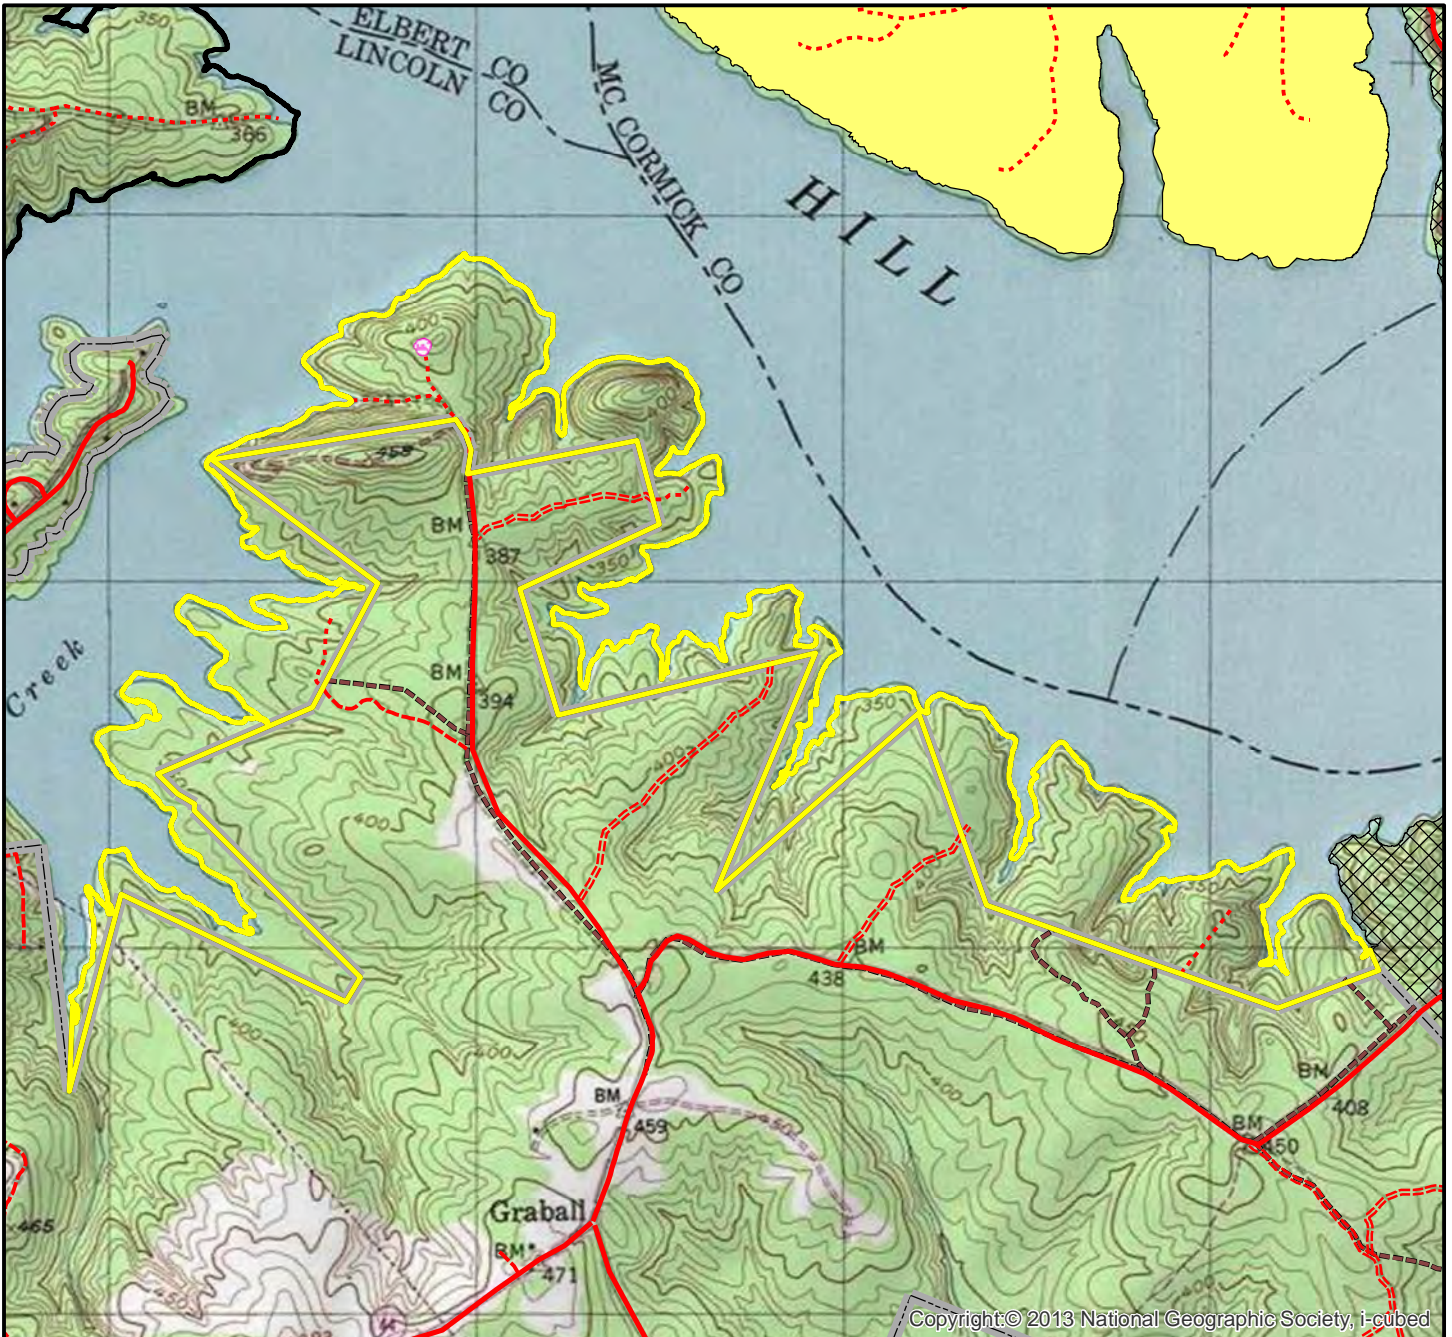

Hester's Ferry CMU

Legend

- Hunter Access Areas
- Food Plots
- Hunting Area Boundary
- No Hunting
- Retained Easements
- Property Line
- PRIMARY
- SECONDARY
- UNPAVED
- FOREST ROAD
- PRIVATE

US Army Corp Of Engineers

Hester's Ferry CMU
Lincoln County, GA
343.15 Acres
J. Strom Thurmond Lake