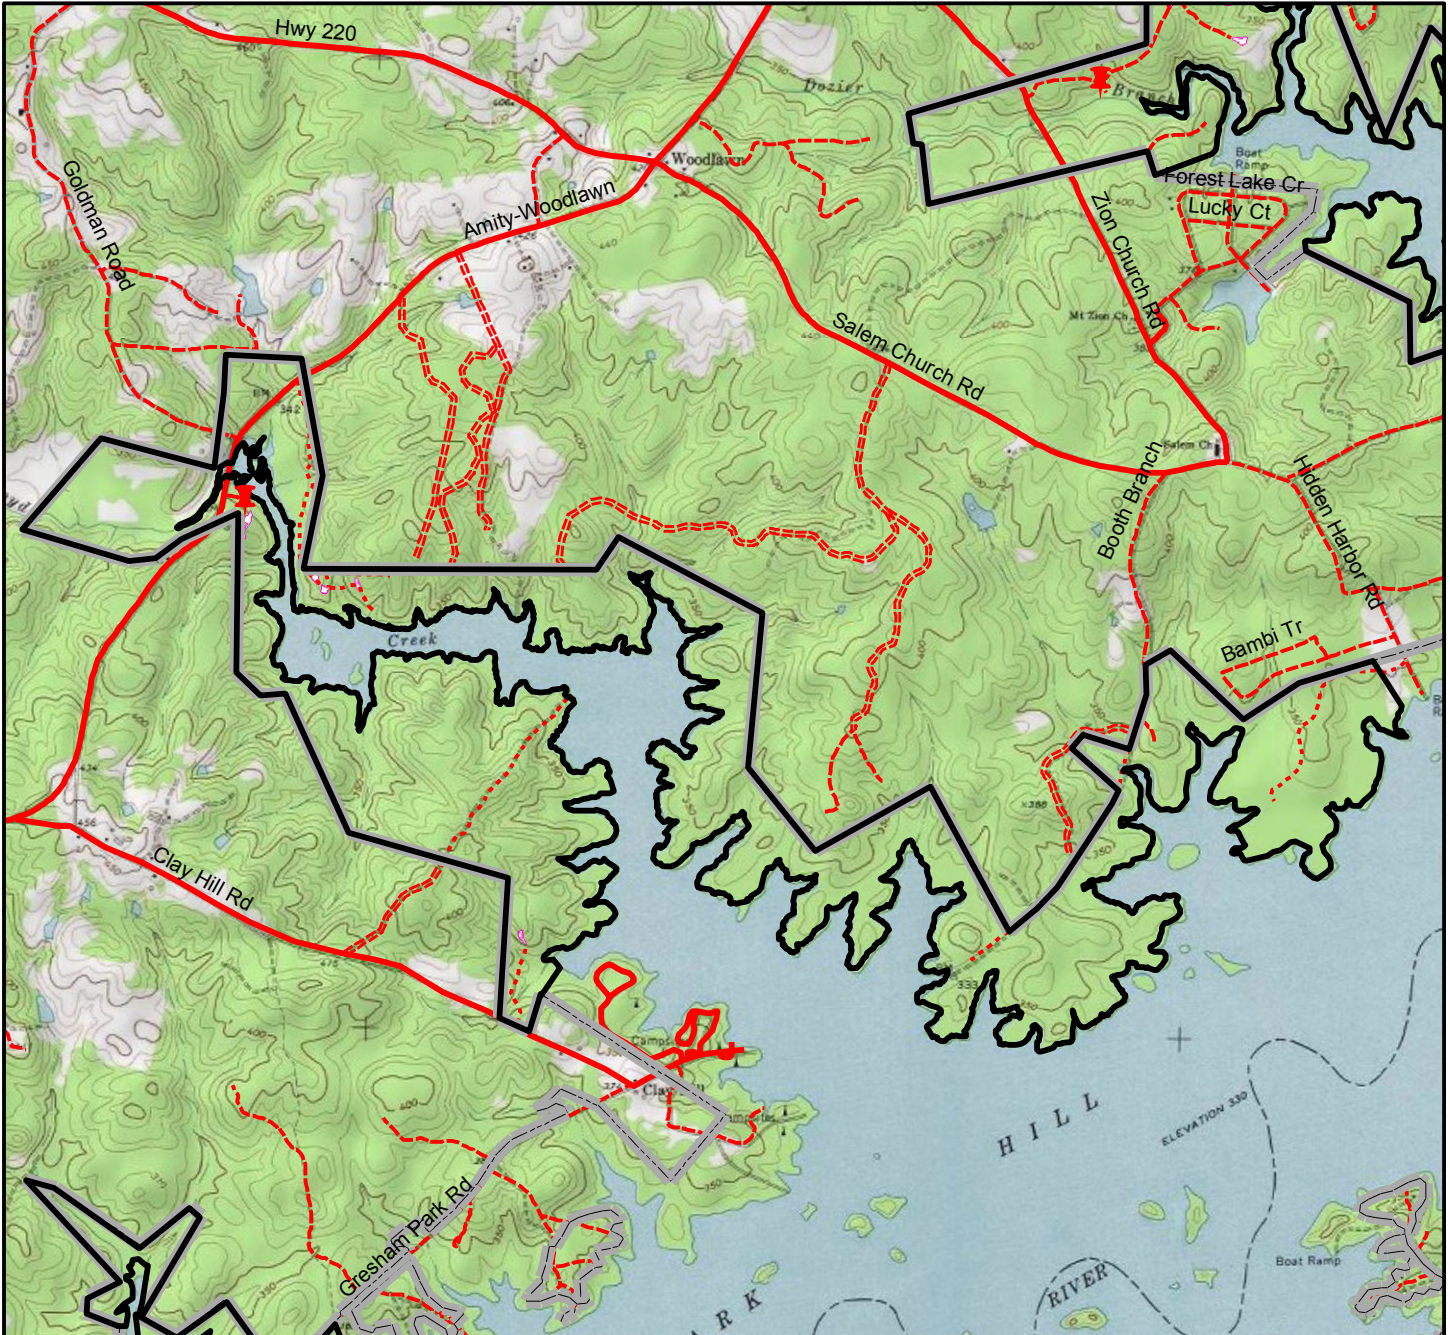

# Lloyd Creek

## Legend

-  Hunter Access Areas
- Hunting Area Boundary**
-  Hunting Area Boundary
-  Property Line (Line)
- Roads**
-  PRIMARY
-  SECONDARY
-  UNPAVED
-  FOREST ROAD
-  PRIVATE
-  No Hunting
-  Food Plots

**US Army Corp Of Engineers**

**Lloyd Creek  
Lincoln County, Georgia  
1,280 Acres  
J. Strom Thurmond Lake**