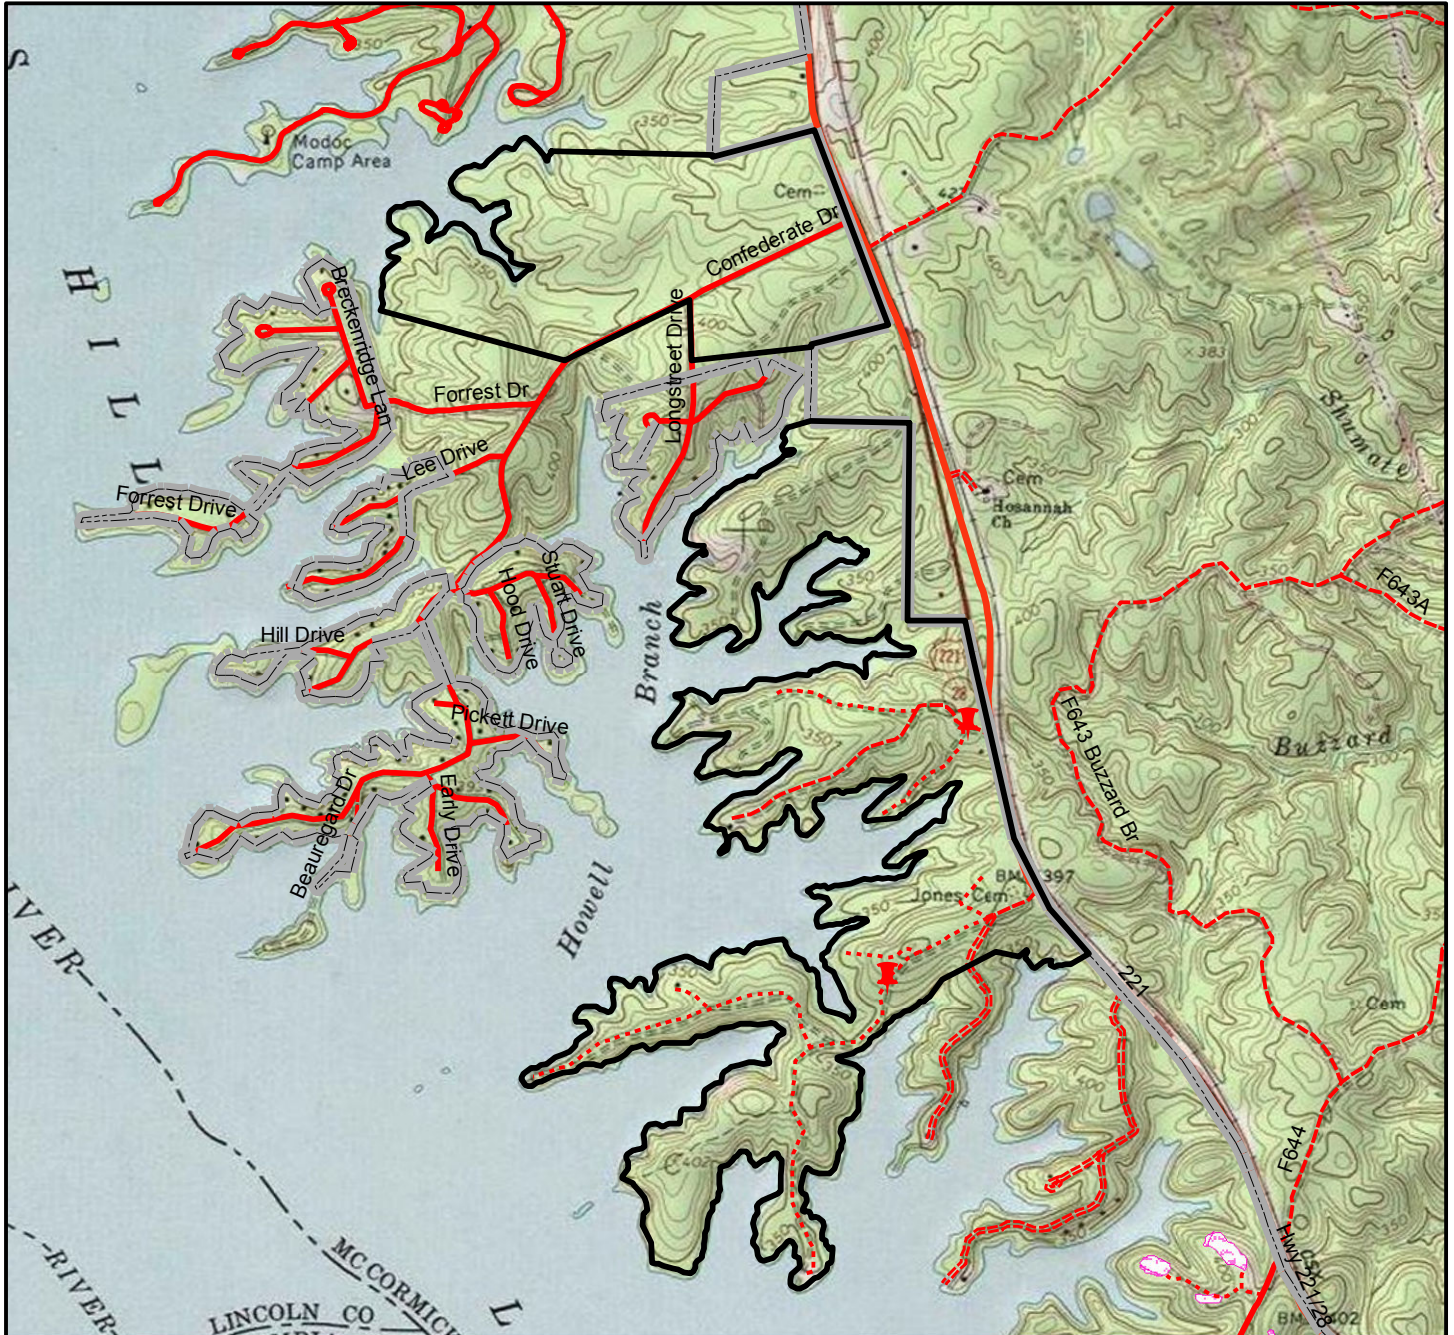

Modoc Shores Subdivision

Legend

- Hunter Access Areas
- Hunting Area Boundary
- Property Line
- Roads**
- PRIMARY
- SECONDARY
- UNPAVED
- FOREST ROAD
- PRIVATE
- No Hunting
- Food Plots

US Army Corp Of Engineers
Modoc Shores Subdivision
McCormick County, SC
575 Acres
J. Strom Thurmond Lake