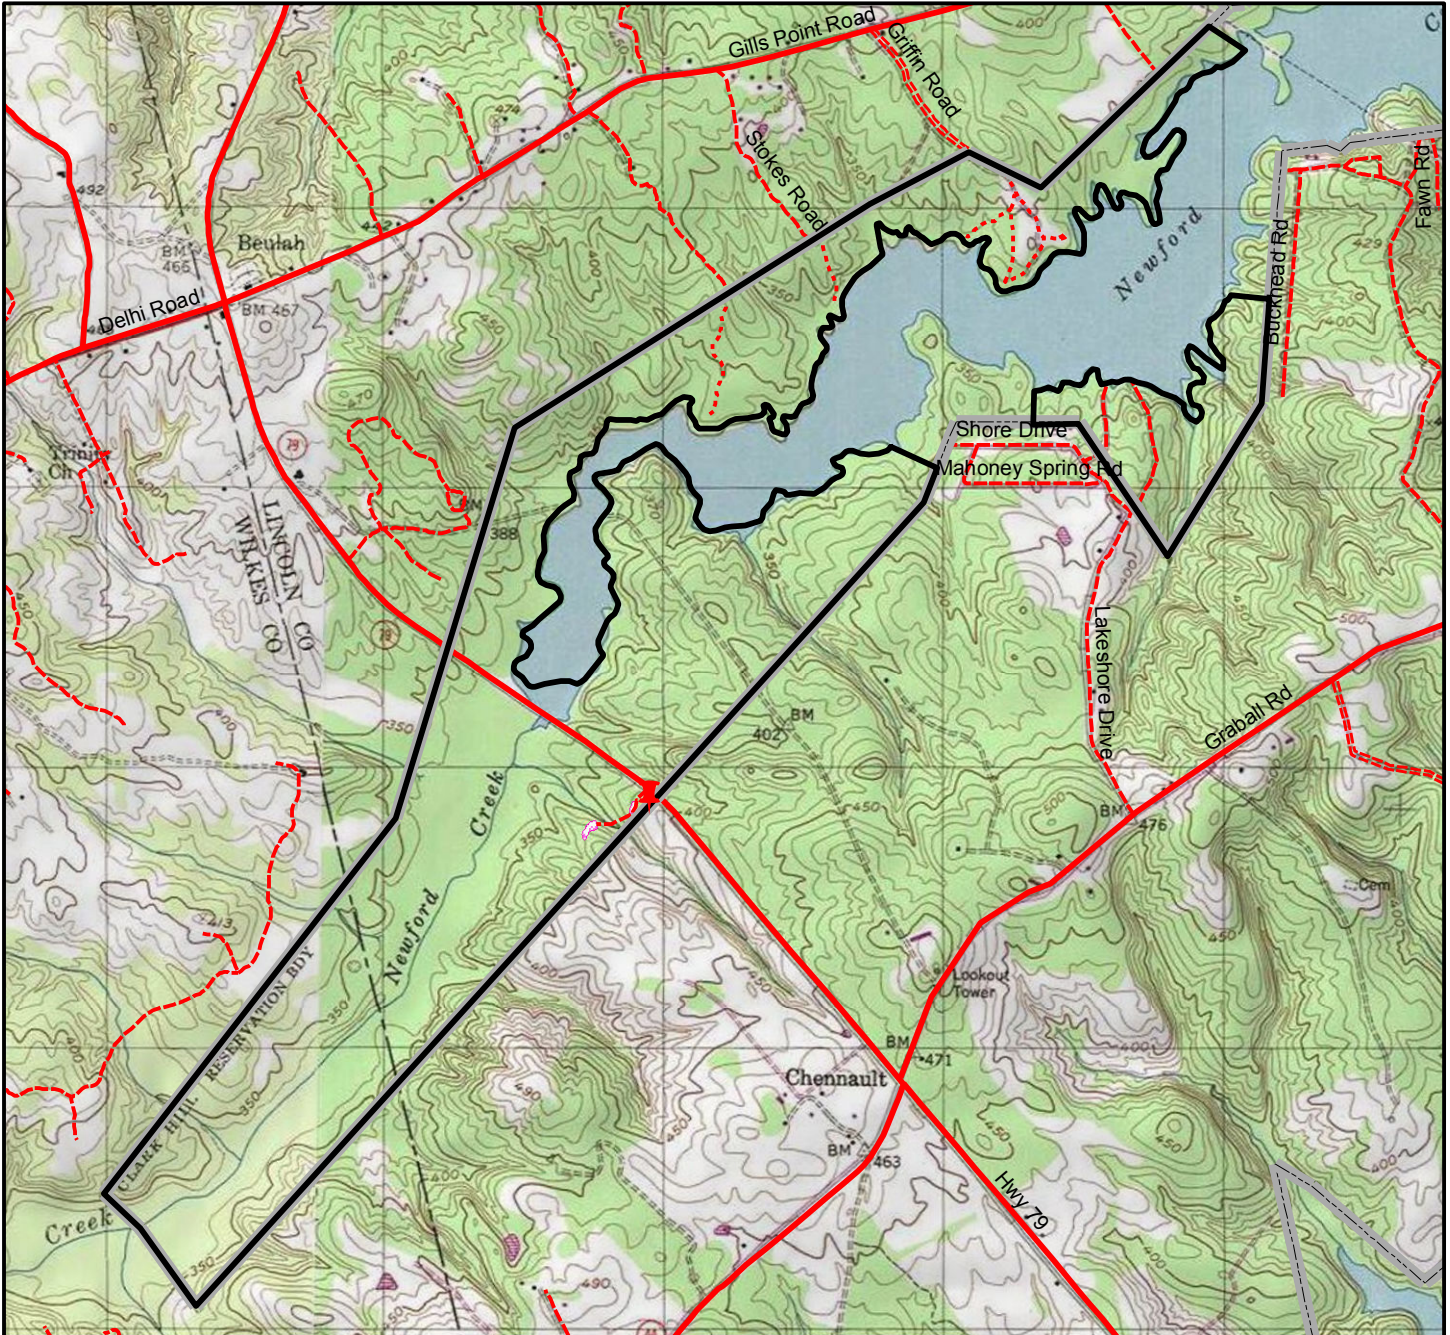

Newford Creek

Legend

-  Hunter Access Areas
-  Hunting Area Boundary
-  Property Line
- Roads**
 -  PRIMARY
 -  SECONDARY
 -  UNPAVED
 -  FOREST ROAD
 -  PRIVATE
-  No Hunting
-  Food Plots

US Army Corp Of Engineers

**Newford Creek- Two Tracts
Lincoln County, Georgia
893 Acres
J. Strom Thurmond Lake**