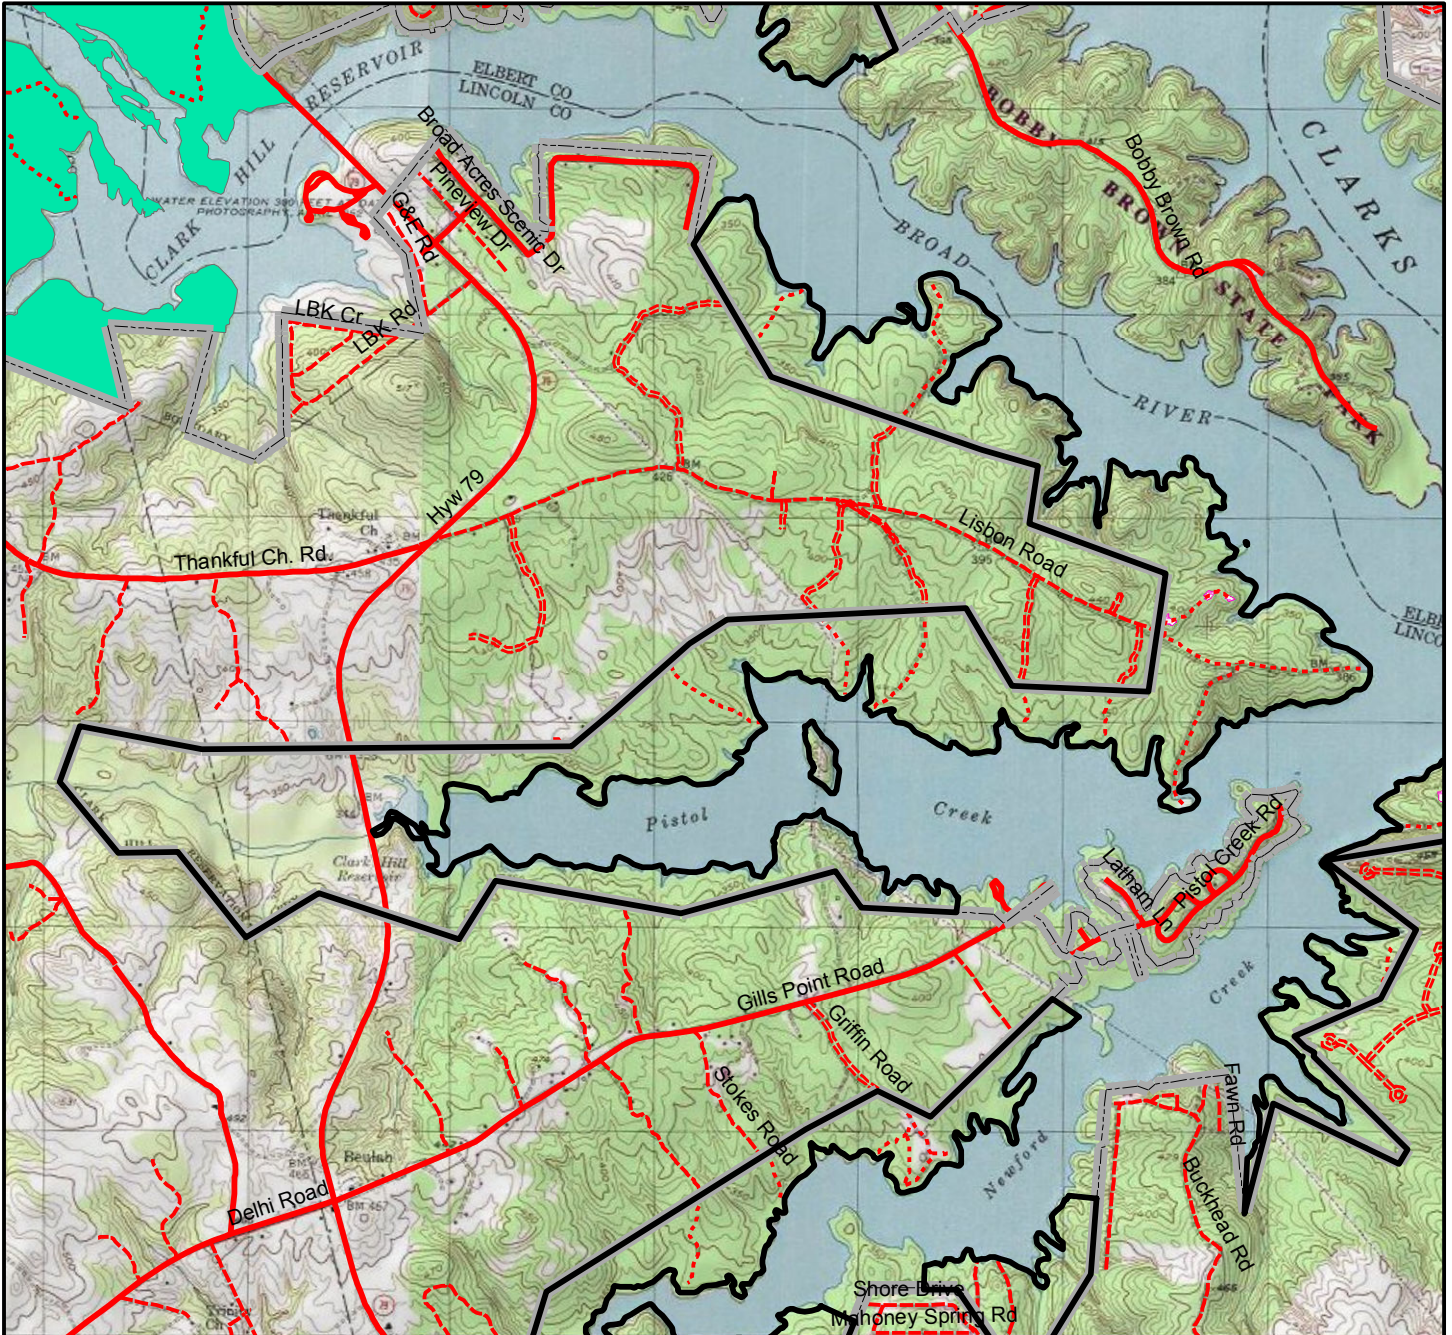

Pistol Creek

Legend

- Hunter Access Areas
- Hunting Area Boundary
- Property Line
- Roads**
 - PRIMARY
 - SECONDARY
 - UNPAVED
 - FOREST ROAD
 - PRIVATE
- No Hunting
- GA-WMAs
- Food Plots

US Army Corp Of Engineers

Pistol Creek
Lincoln County, Georgia
1,235 Acres
J. Strom Thurmond Lake