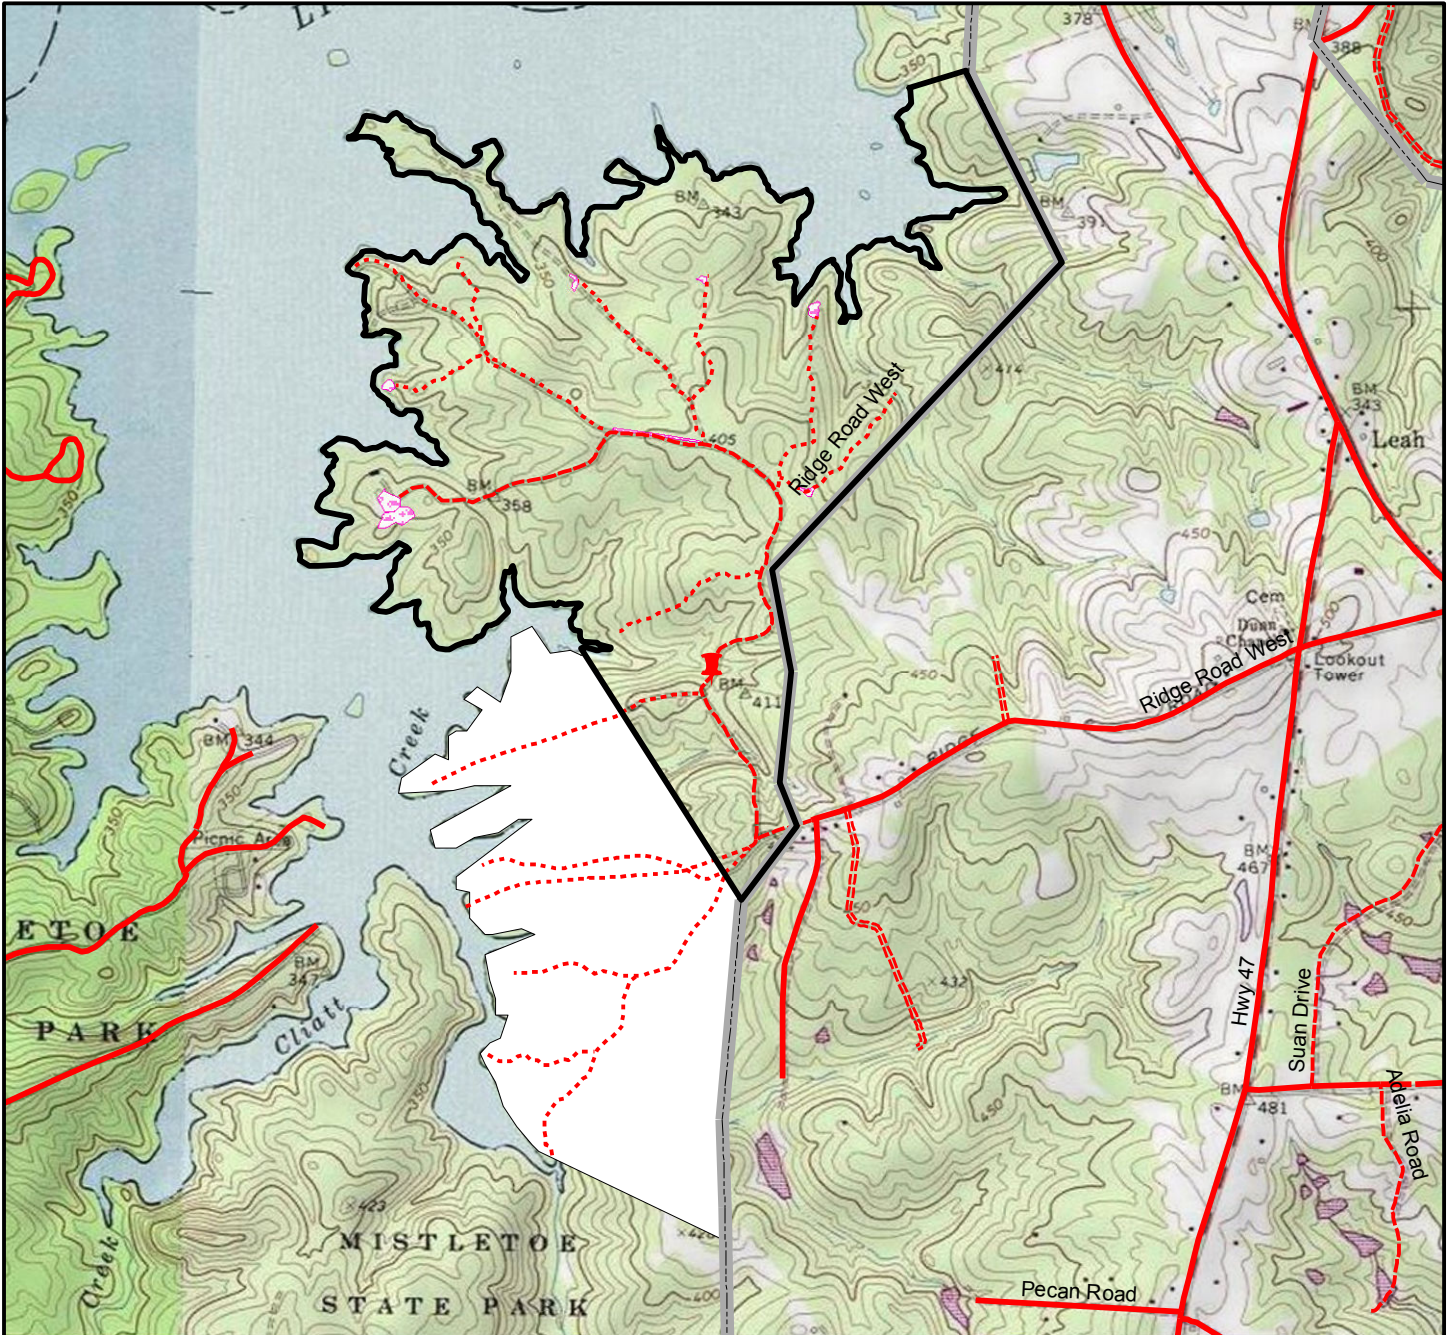

Ridge Road West

Legend

-  Hunter Access Areas
-  Hunting Area Boundary
-  Property Line
- Roads**
-  PRIMARY
-  SECONDARY
-  UNPAVED
-  FOREST ROAD
-  PRIVATE
-  No Hunting
-  Food Plots

US Army Corp Of Engineers
Ridge Road West
Columbia County, Ga
620 Acres
J. Strom Thurmond Lake