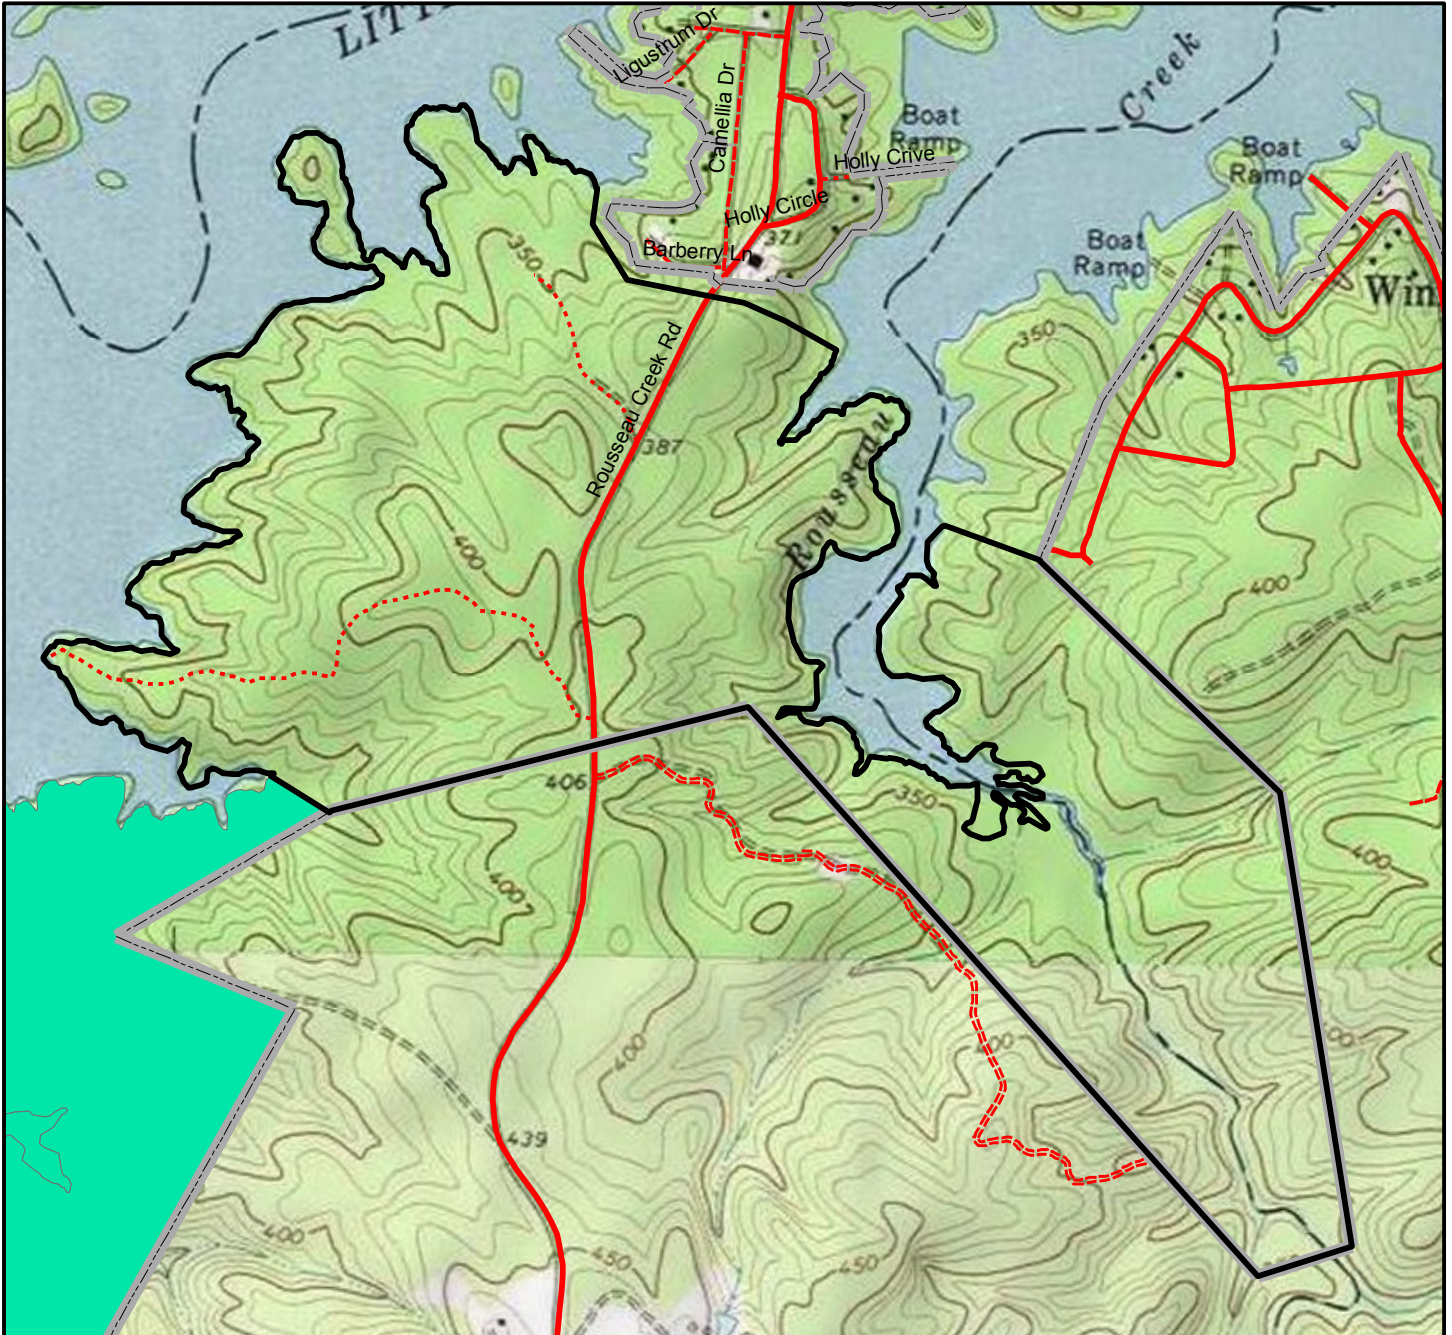

# Rousseau Creek

### Legend

-  Hunter Access Areas
-  Hunting Area Boundary
-  Property Line
- Roads**
  -  PRIMARY
  -  SECONDARY
  -  UNPAVED
  -  FOREST ROAD
  -  PRIVATE
-  No Hunting
-  GA-WMAs
-  Food Plots

**US Army Corp Of Engineers**

**Rousseau Creek**  
**McDuffie County, Ga**  
**556 Acres**  
**J. Strom Thurmond Lake**