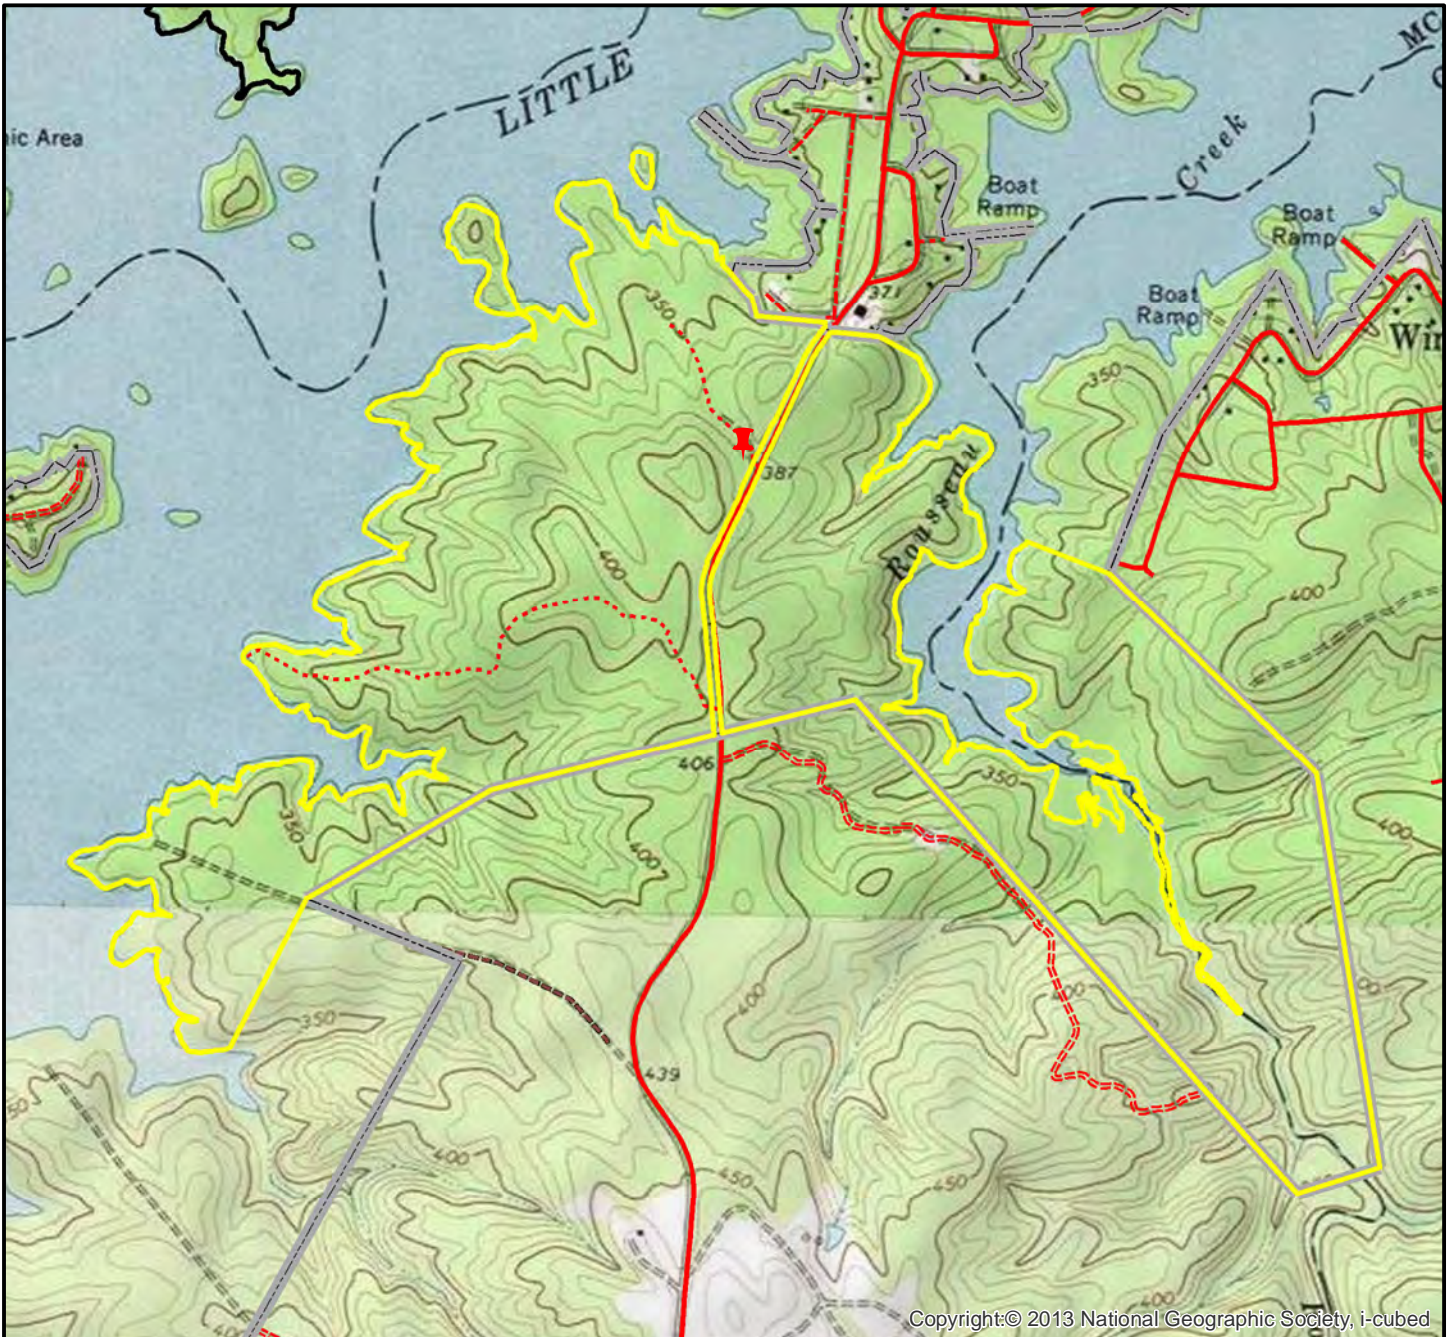

Rousseau Creek CMU

Copyright:© 2013 National Geographic Society, i-cubed

Legend

-  Hunter Access Areas
-  Food Plots
-  Hunting Area Boundary
-  No Hunting
-  Property Line
-  Retained Easements
-  PRIMARY
-  SECONDARY
-  UNPAVED
-  FOREST ROAD
-  PRIVATE

US Army Corp Of Engineers

Rousseau Creek CMU
McCormick County, SC
686.81 Acres
J. Strom Thurmond Lake