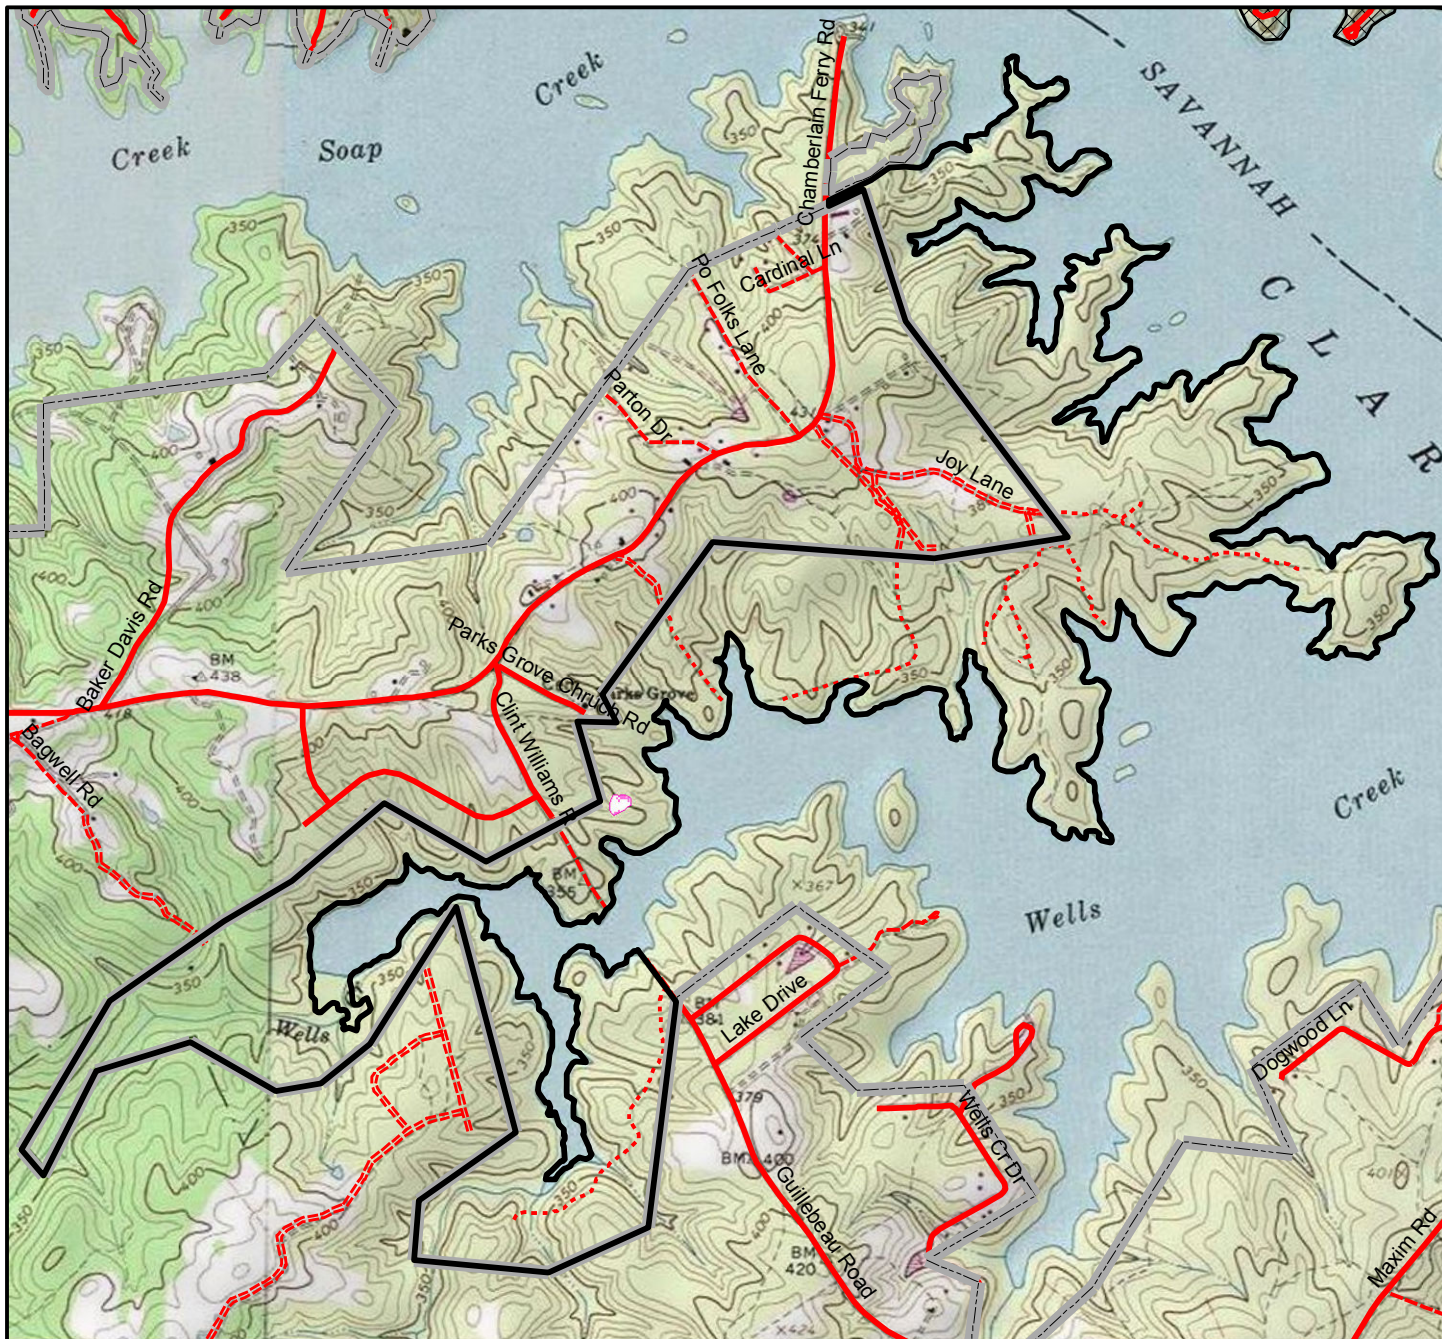

Wells Creek

Legend

-  Hunter Access Areas
- Hunting Area Boundary**
-  Property Line
- Roads**
-  PRIMARY
-  SECONDARY
-  UNPAVED
-  FOREST ROAD
-  PRIVATE
-  No Hunting
-  Food Plots

US Army Corp Of Engineers

Wells Creek
Lincoln County, Georgia
765 Acres
J. Strom Thurmond Lake