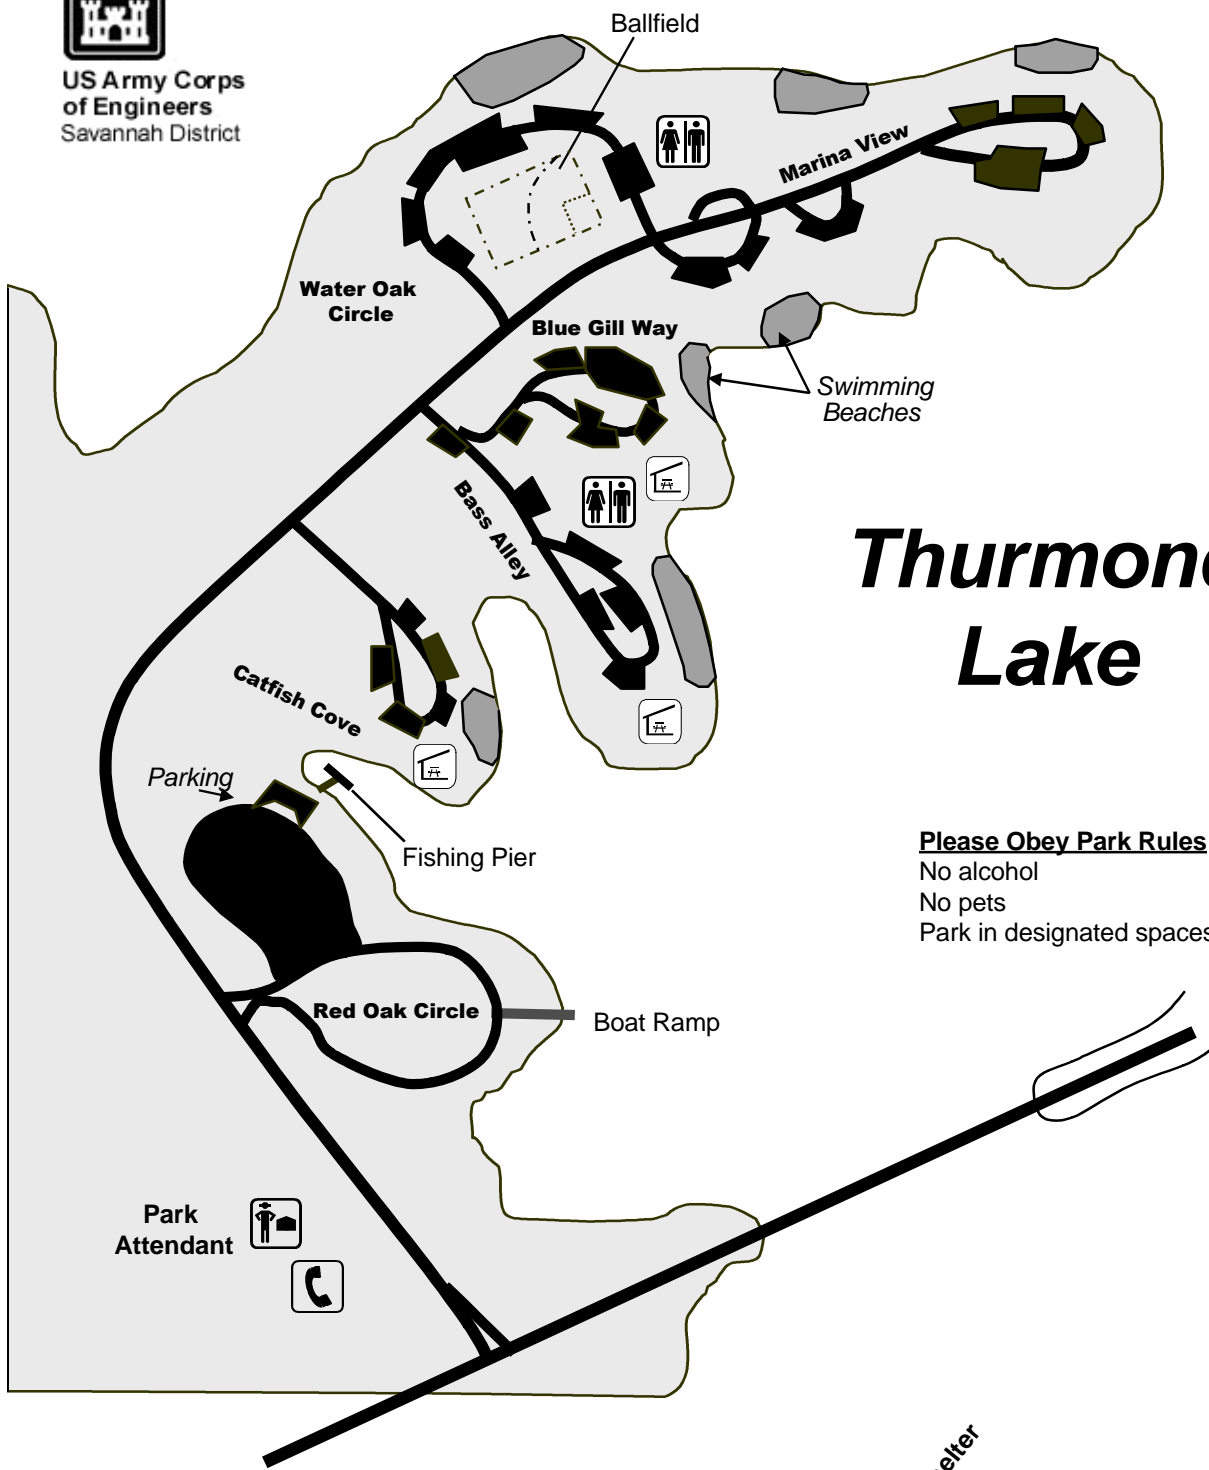

US Army Corps
of Engineers
Savannah District

Thurmond Lake

Please Obey Park Rules
 No alcohol
 No pets
 Park in designated spaces

Amity Park

Legend

	Beaches	Group Picnic Shelter	Restrooms	Volleyball Court	Playground	Boat Ramp	Fishing Dock	Fish Cleaning Station	Ballfield
Catfish Cove	●	●	●		●				
Bass Alley	●	●	●	●					
Blue Gill Way	●	●	●	●					
Marina View	●		●						
Water Oak Circle	●		●	●					●
Red Oak Circle						●	●	●	