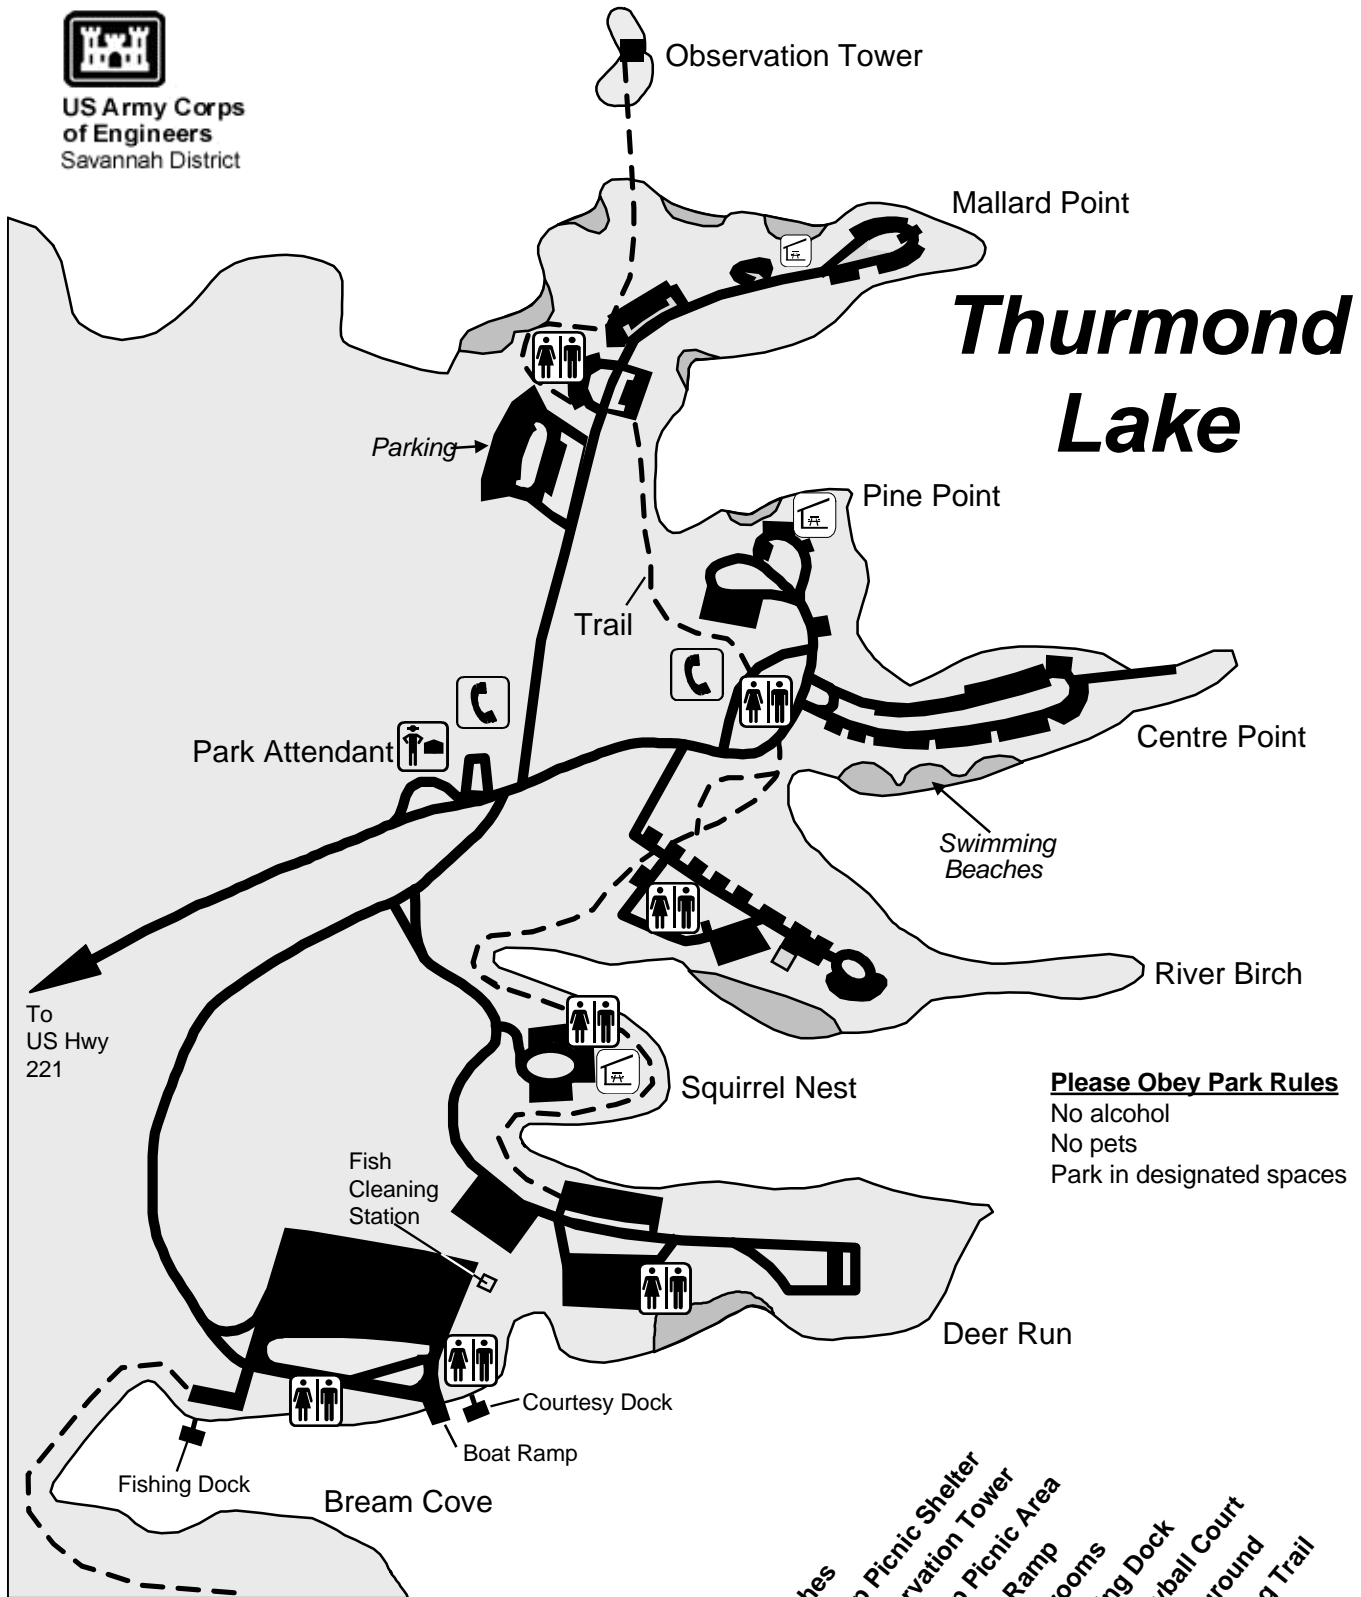

US Army Corps
of Engineers
Savannah District

Please Obey Park Rules
No alcohol
No pets
Park in designated spaces

Lake Springs

Legend

| | Beaches | Group Picnic Shelter | Observation Tower | Group Picnic Area | Boat Ramp | Restrooms | Fishing Dock | Volleyball Court | Playground | Hiking Trail |
|---------------|---------|----------------------|-------------------|-------------------|-----------|-----------|--------------|------------------|------------|--------------|
| Mallard Point | ● | ● | ● | ● | ● | | ● | ● | ● | ● |
| Pine Point | ● | ● | | | | | ● | ● | ● | ● |
| Centre Point | ● | | | | | | ● | ● | ● | ● |
| River Birch | ● | | | | | | ● | | ● | ● |
| Squirrel Nest | | ● | | | | | ● | | | ● |
| Deer Run | ● | | | | | | ● | | ● | ● |
| Bream Cove | | | | | ● | ● | ● | | | ● |