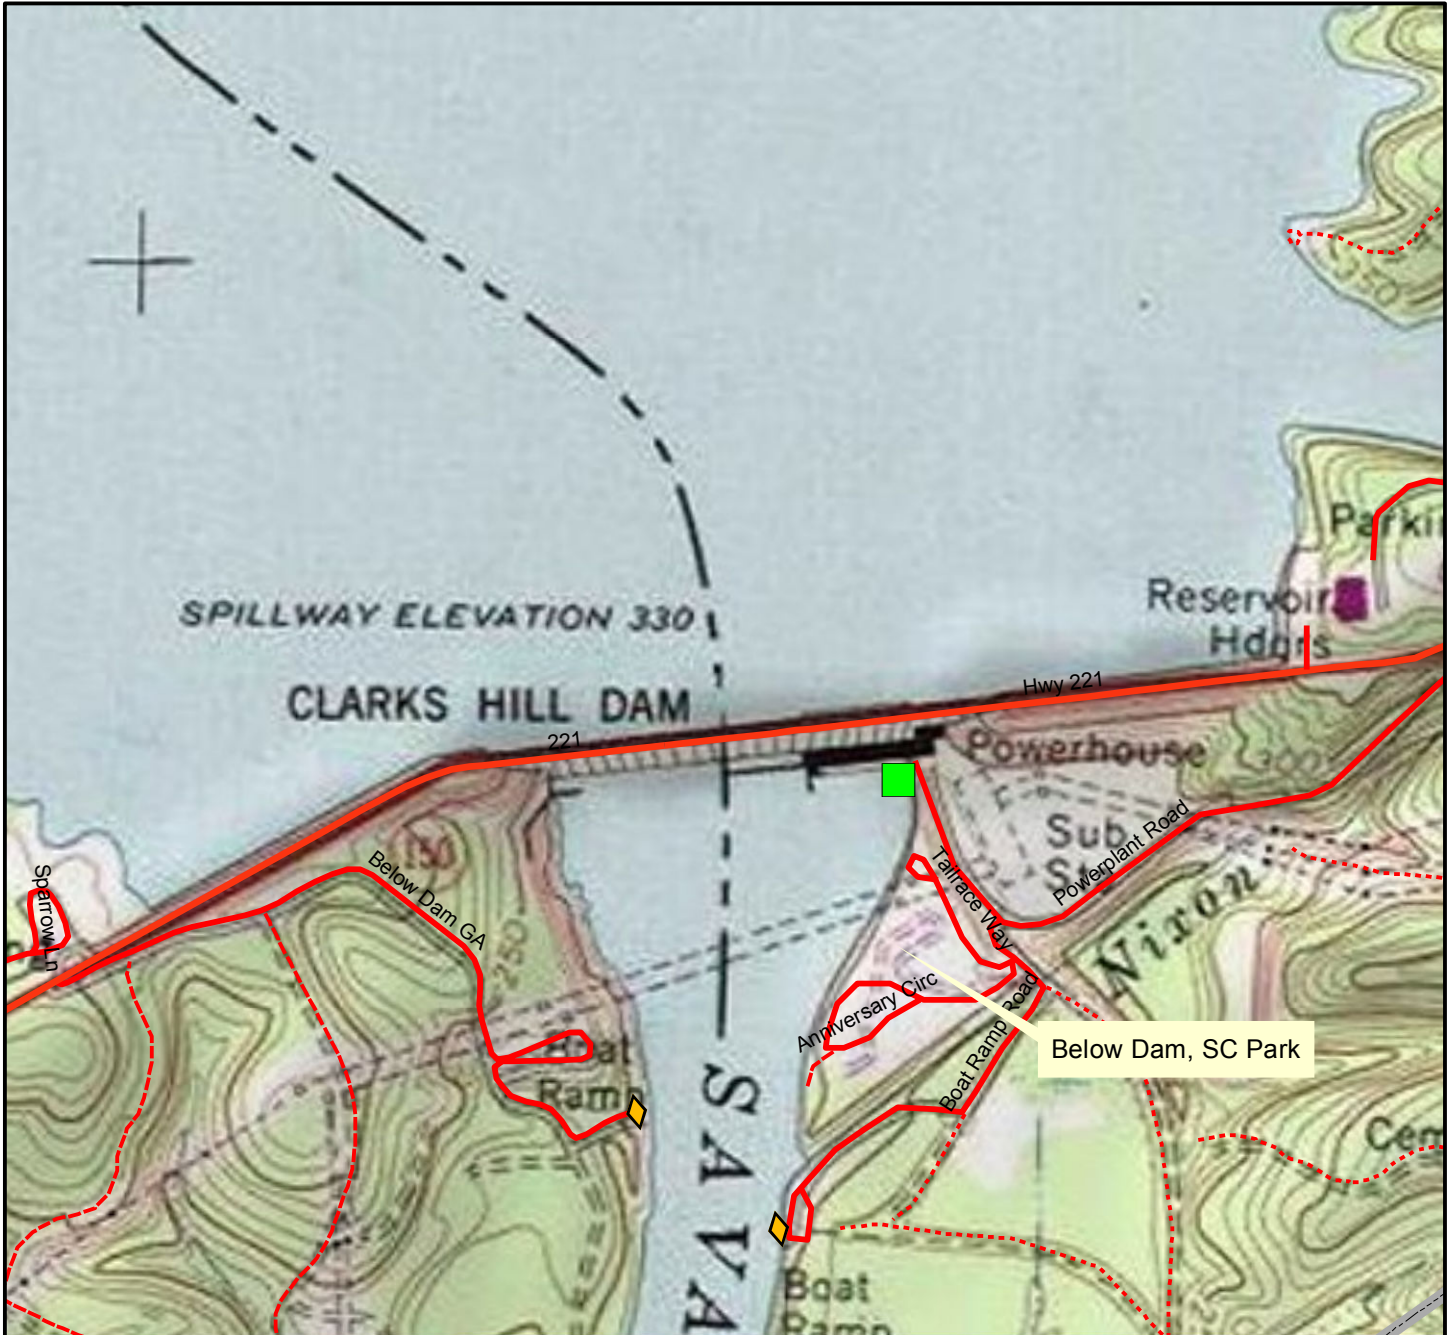

Below Dam , SC Banks Fishing Areas

Legend

- Fishing Docks
- Bank Fishing Areas
- Deep Water Attractors**
- COE
- GADNR
- SCDNR
- ◇ Boat Ramps
- Property Line

0 3.5 7 14 21 28 Miles

US Army Corp Of Engineers

**Below Dam, SC
McCormick County, SC
Shoreline Anchored Trees**

J. Strom Thurmond Lake