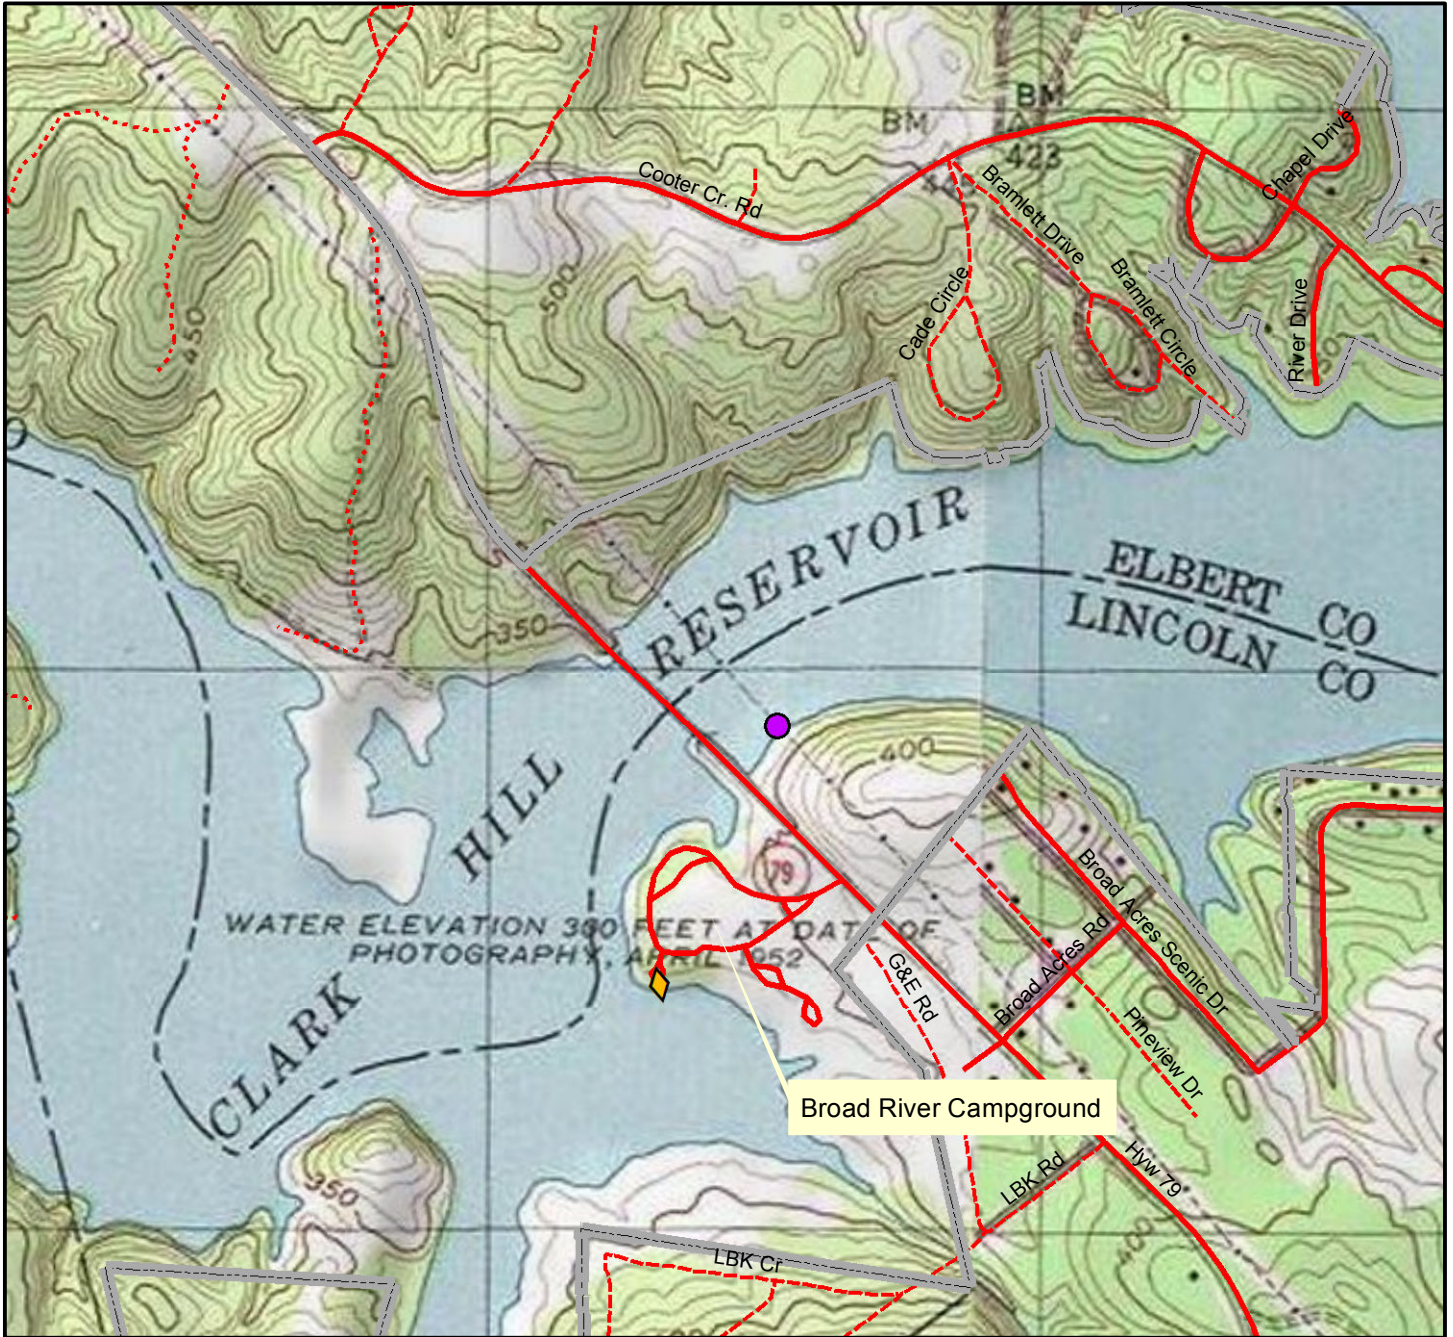

# Broad River Bridge Banks Fishing Areas

**Legend**

- Fishing Docks
- Bank Fishing Areas
- Deep Water Attractors**
- COE
- GADNR
- SCDNR
- ◆ Boat Ramps
- Property Line

**US Army Corp Of Engineers**  
**Broad River Bridge**  
**Lincoln County, GA**  
**Shoreline Anchored Trees**  
**J. Strom Thurmond Lake**