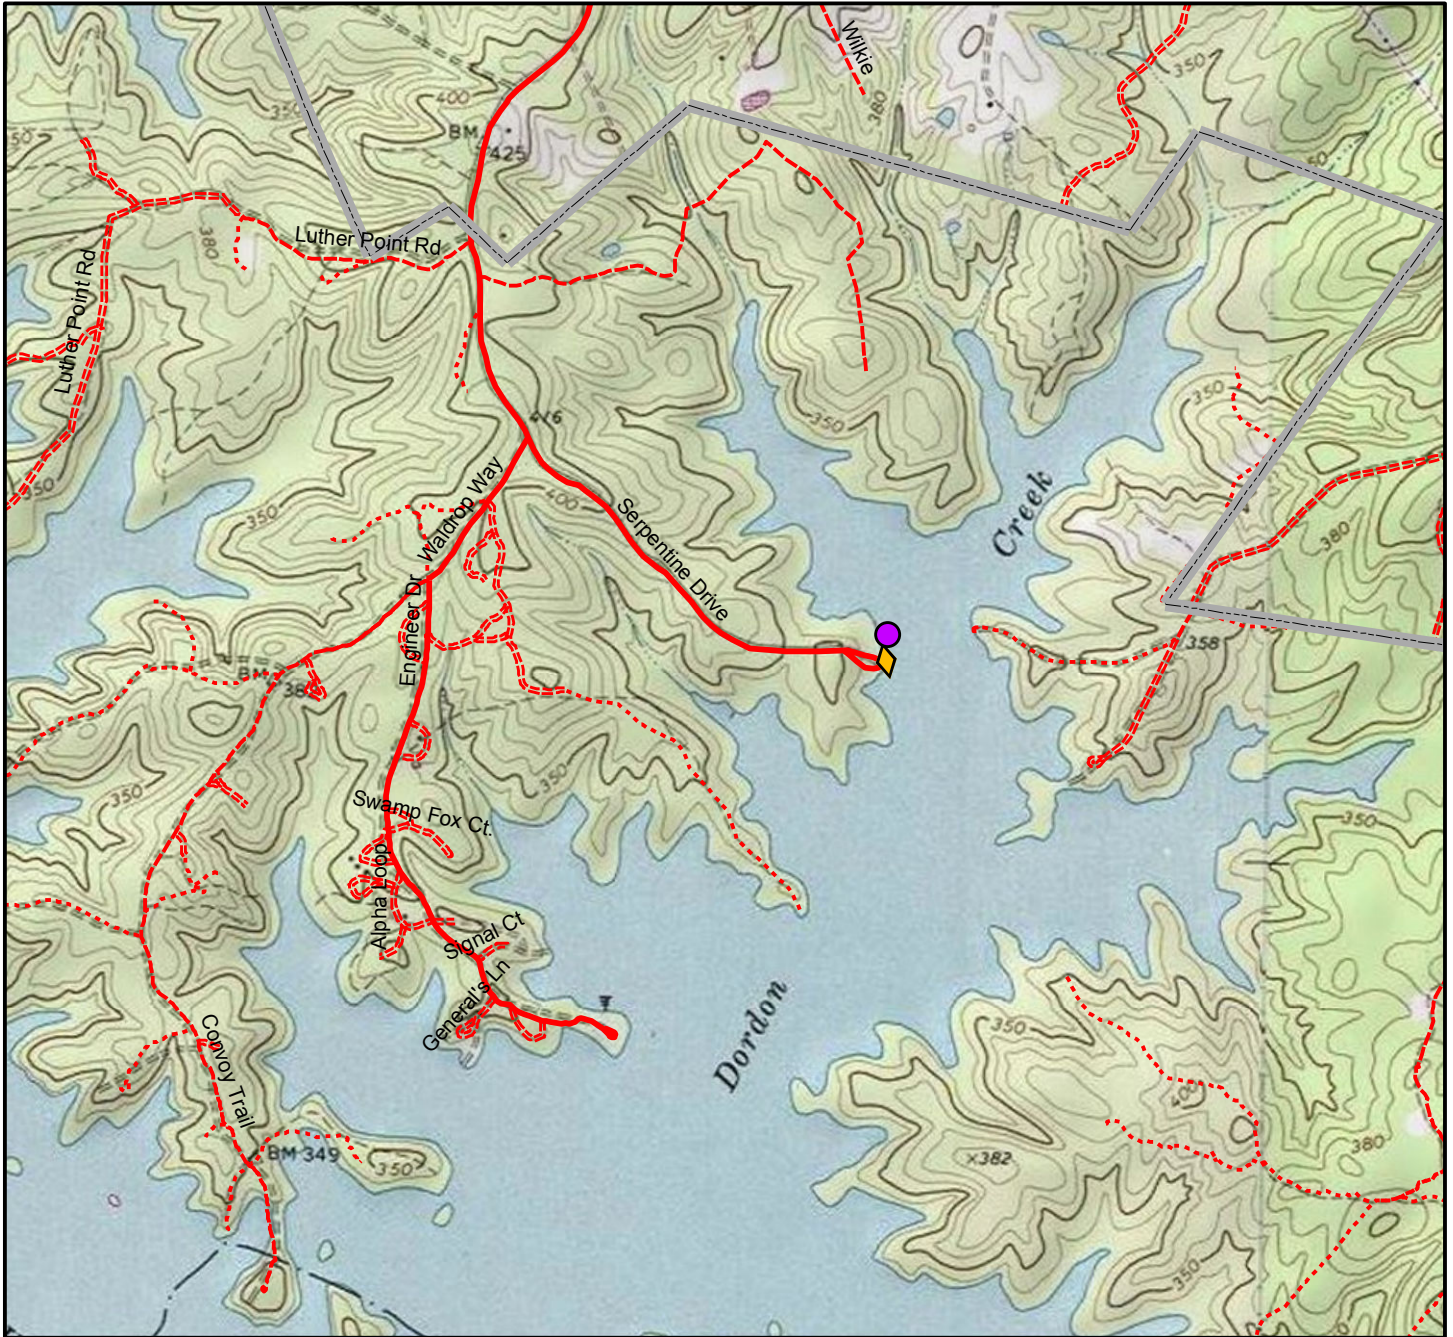

Dordon Creek Ramp Banks Fishing Areas

Legend

- Fishing Docks
- Bank Fishing Areas
- Deep Water Attractors**
- COE
- GADNR
- SCDNR
- ◆ Boat Ramps
- Property Line

US Army Corp Of Engineers

**Dordon Creek Ramp
McCormick County, SC
Shoreline Anchored Trees**

J. Strom Thurmond Lake