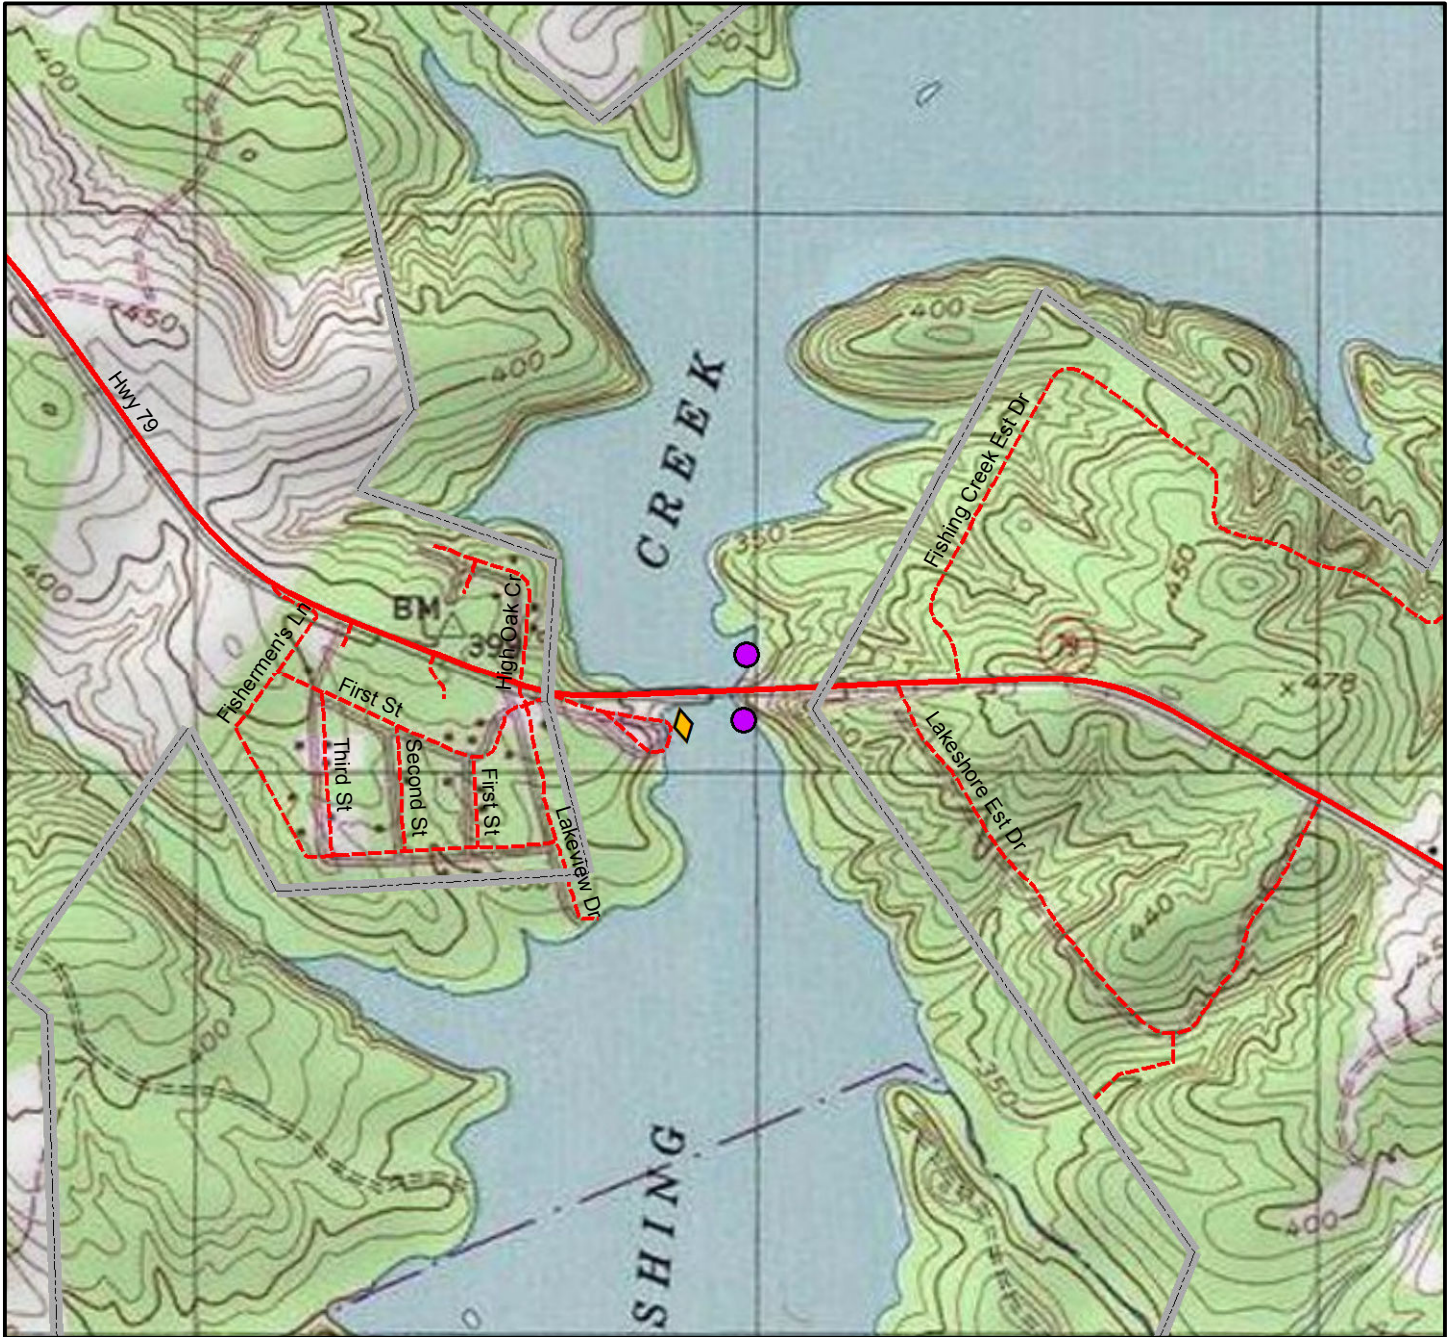

Fishing Creek Banks Fishing Areas

Legend

- Fishing Docks
- Bank Fishing Areas
- Deep Water Attractors**
- COE
- GADNR
- SCDNR
- ◆ Boat Ramps
- Property Line

US Army Corp Of Engineers

**Fishing Creek
Lincoln County, GA
Shoreline Anchored Trees**

J. Strom Thurmond Lake