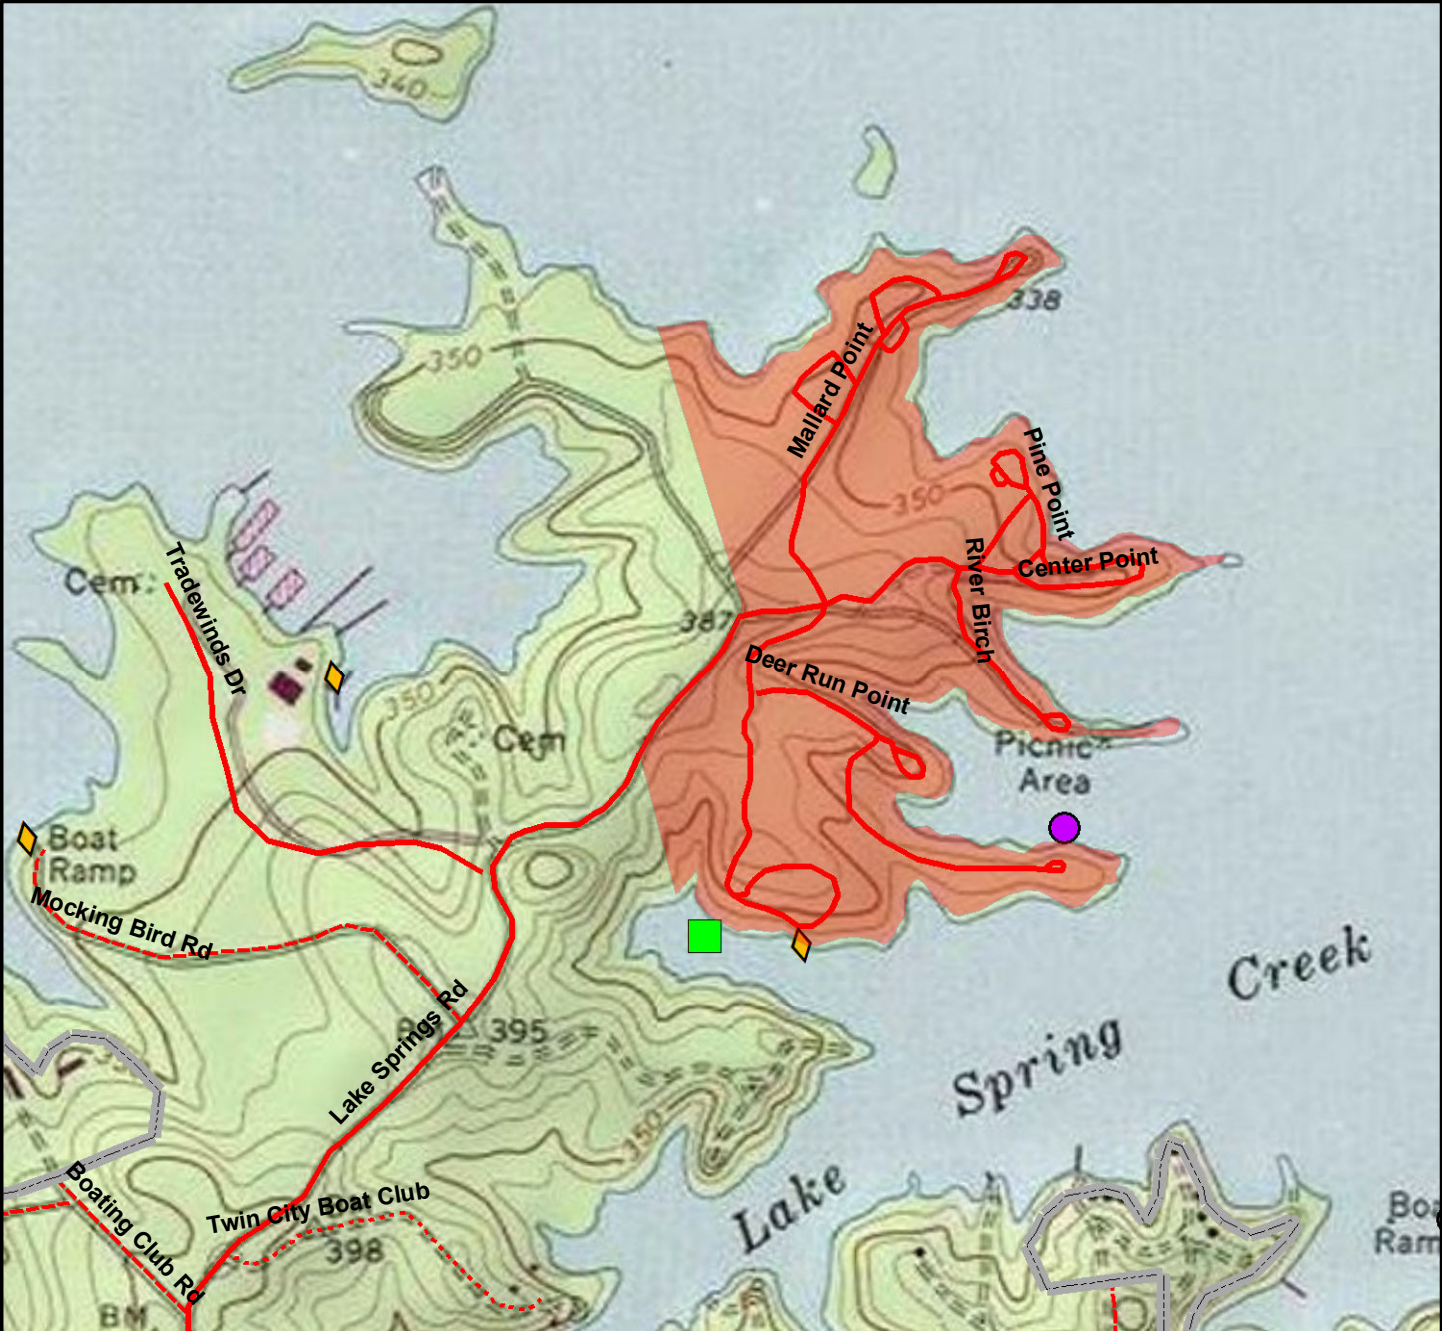

Lake Springs Park Day Use Bank Fishing Areas

Legend

- Fishing Docks
- Bank Fishing Areas
- COE
- GDNR
- SCDNR
- ◆ Boat Ramps
- Property Line

0 3 6 12 18 24 Miles

US Army Corp Of Engineers

**Lake Spring Park
Columbia County, GA
Bank Fishing Areas**

J. Strom Thurmond Lake