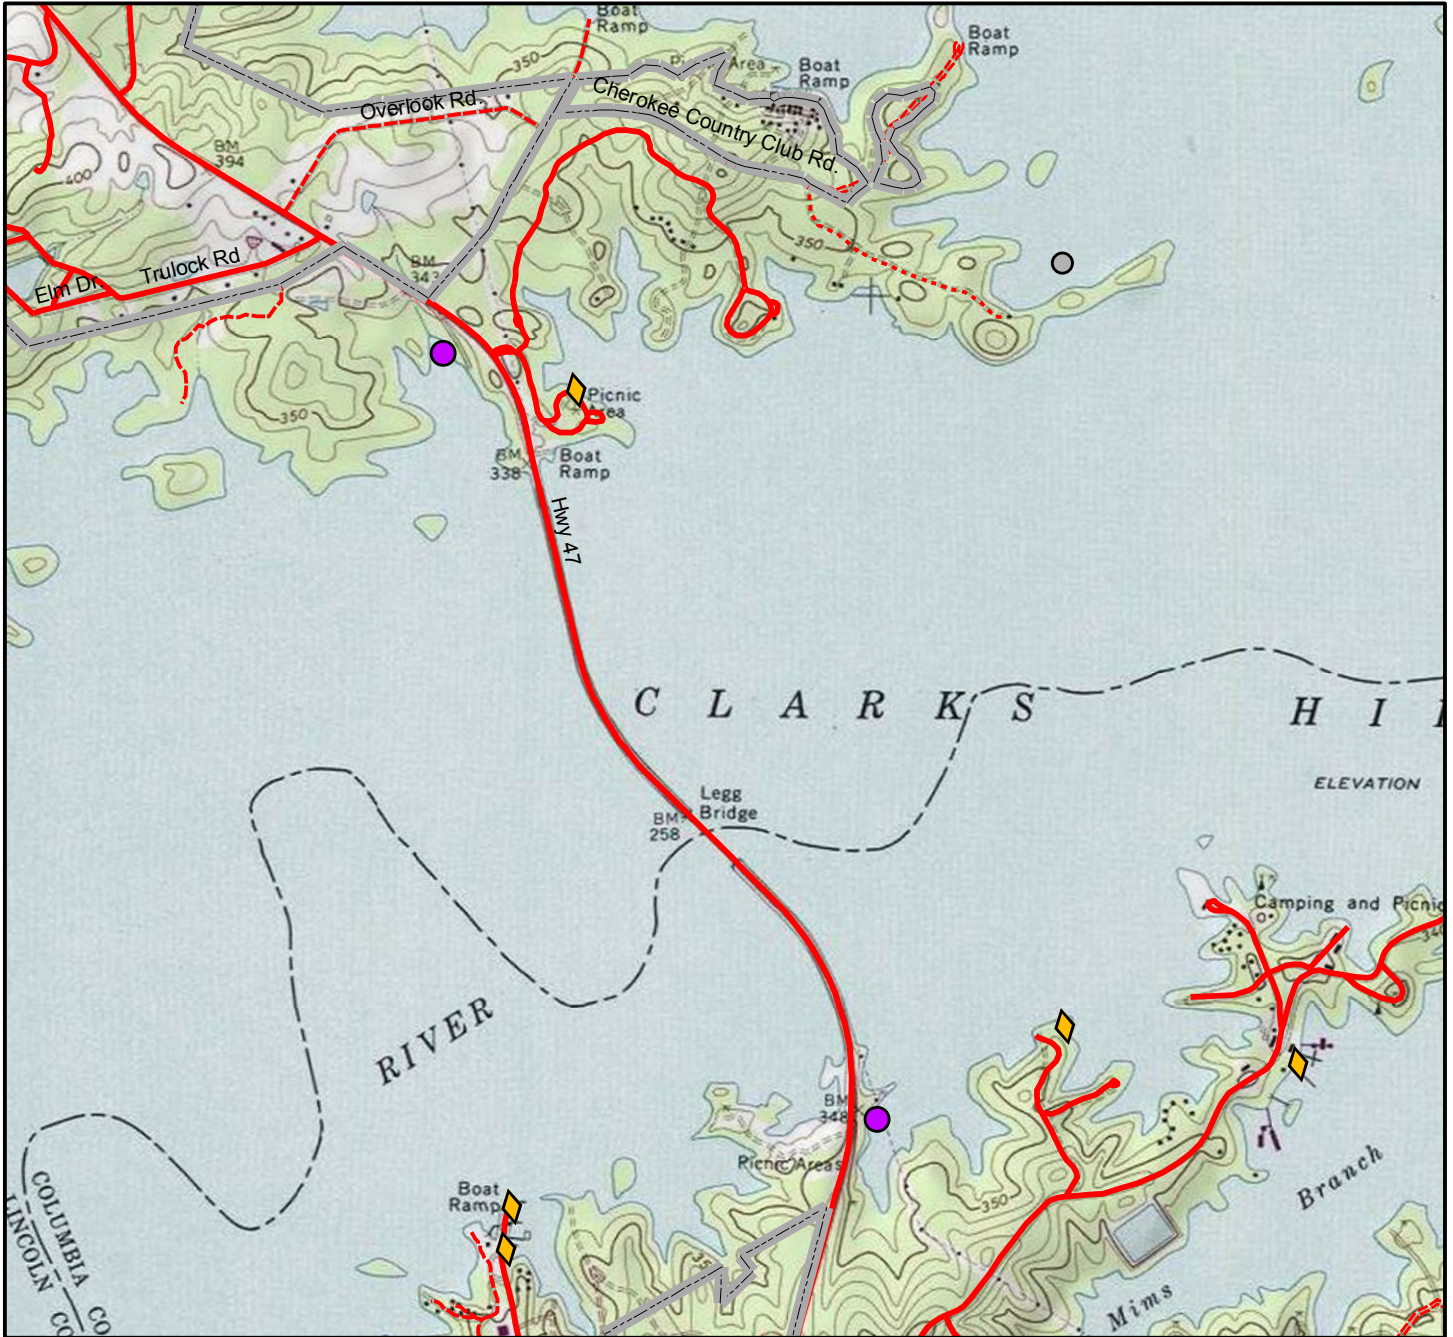

Little River, GA Bridge Banks Fishing Areas

Legend

- Fishing Docks
- Bank Fishing Areas
- Deep Water Attractors**
- COE
- GADNR
- SCDNR
- ◆ Boat Ramps
- Property Line

US Army Corp Of Engineers

Little River, GA Bridge
Columbia & Lincoln County, GA
Shoreline Anchored Trees

J. Strom Thurmond Lake