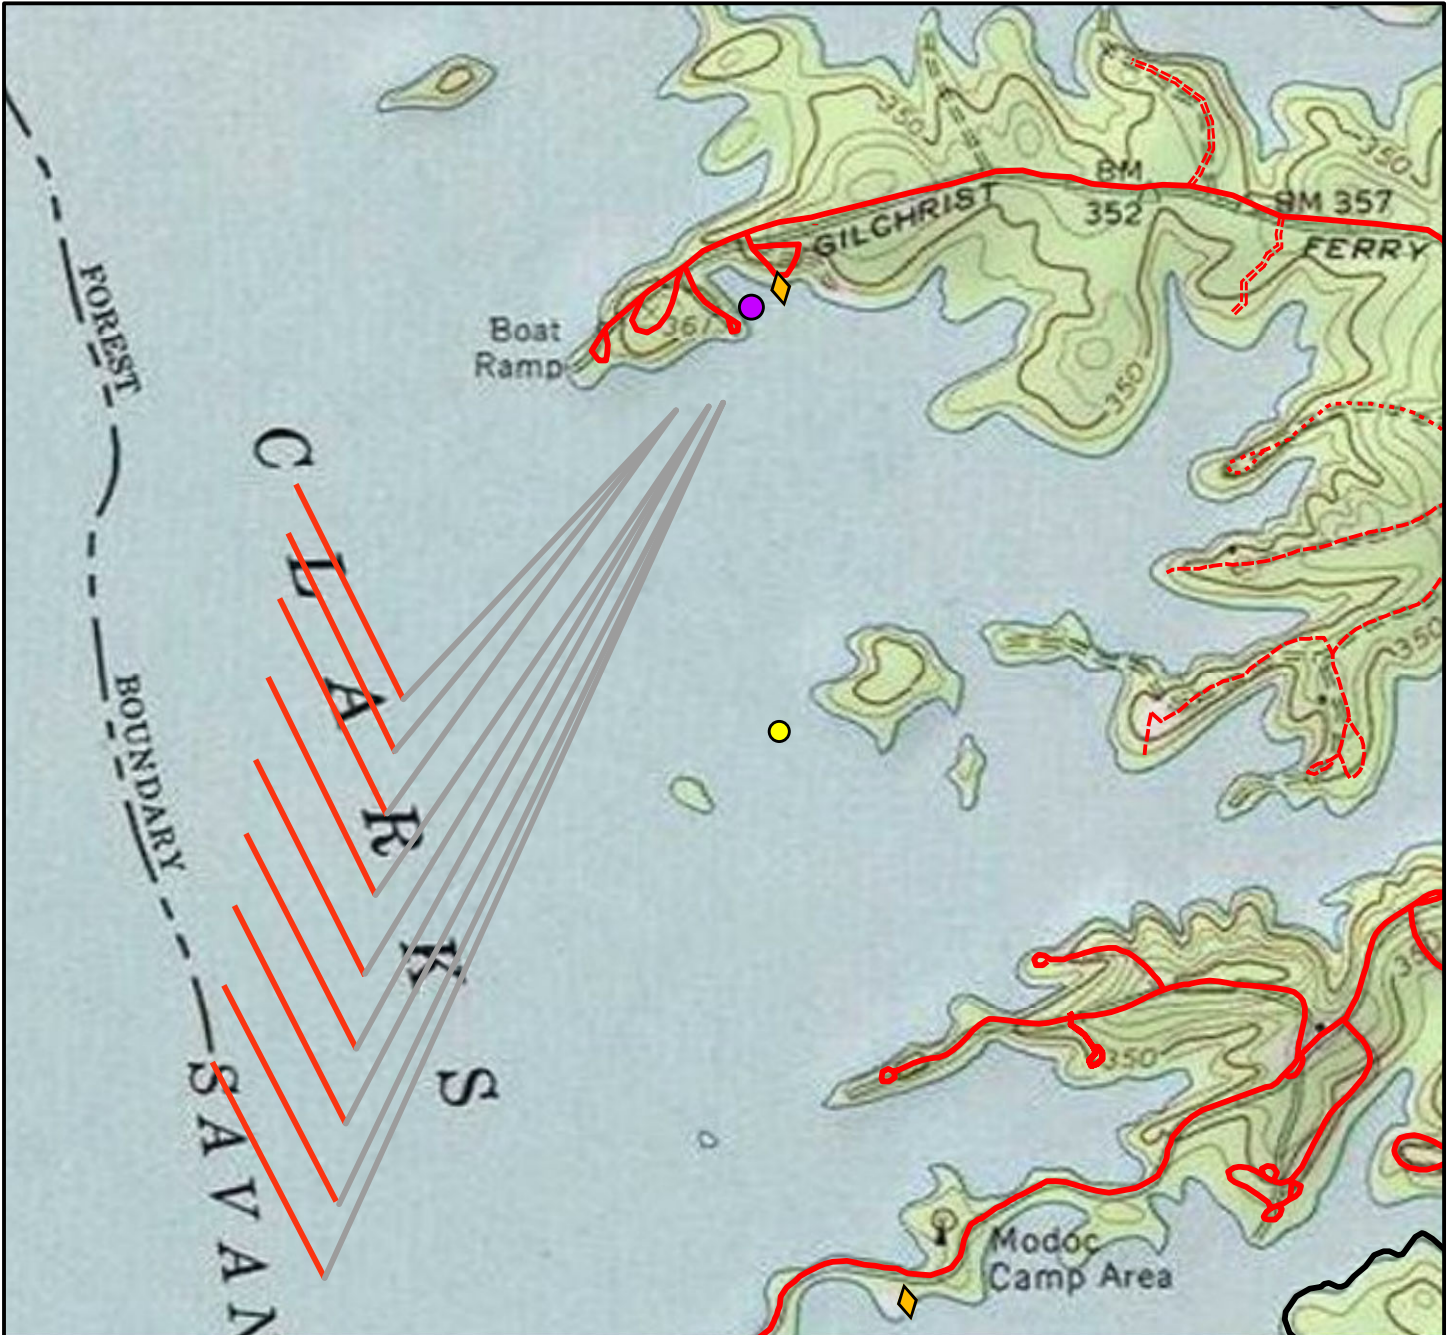

Modoc 7 Ramp

Legend

- Bank Fishing Areas
- Deep Water Fish Attractors**
 - COE
 - GDNR
 - SCDNR
- Boat Ramps
- Diffuser Lines**

Type

 - Diffuser
 - Supply

US Army Corp Of Engineers

Modoc 7 Ramp
McCormick County, SC
Submerged Christmas Trees
J. Strom Thurmond Lake