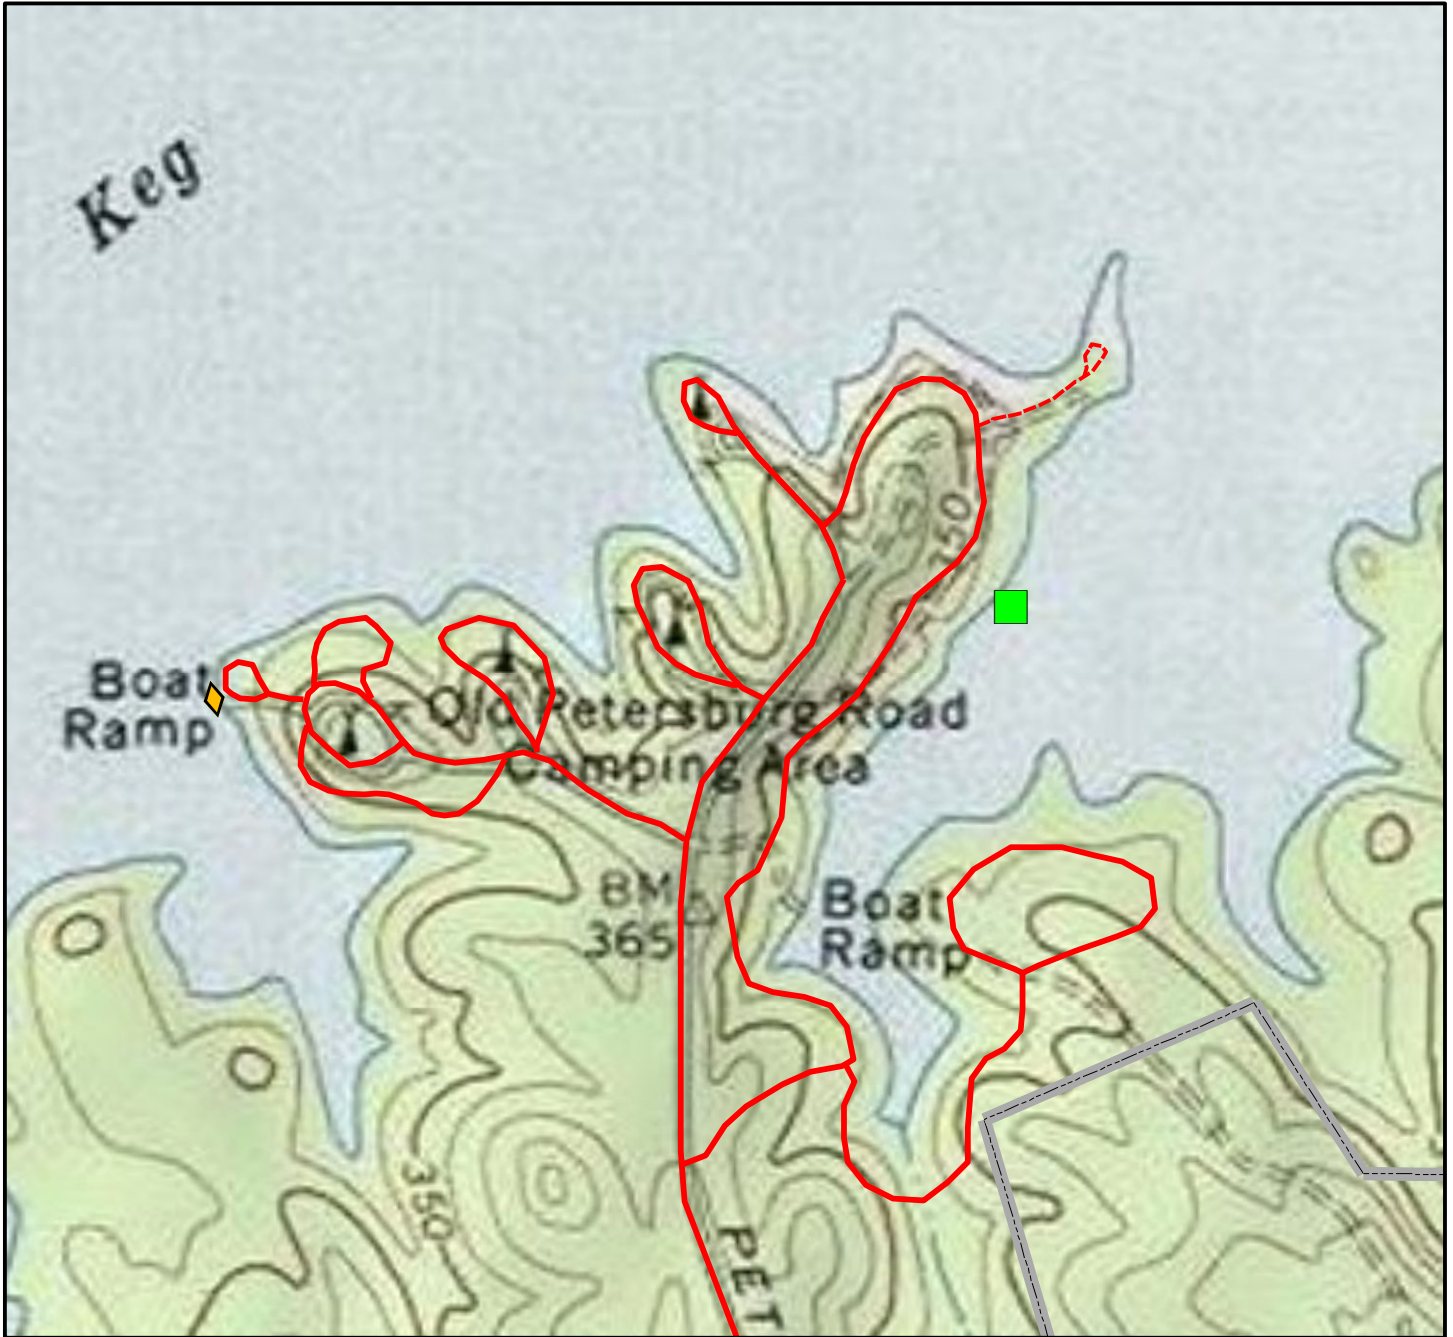

Petersburg Campground Banks Fishing Areas

Legend

- Fishing Docks
- Bank Fishing Areas
- Deep Water Attractors**
- COE
- GADNR
- SCDNR
- ◇ Boat Ramps
- Property Line

0 3.5 7 14 21 28 Miles

US Army Corp Of Engineers

**Petersburg Campground
Columbia County, GA
Shoreline Anchored Trees**

J. Strom Thurmond Lake