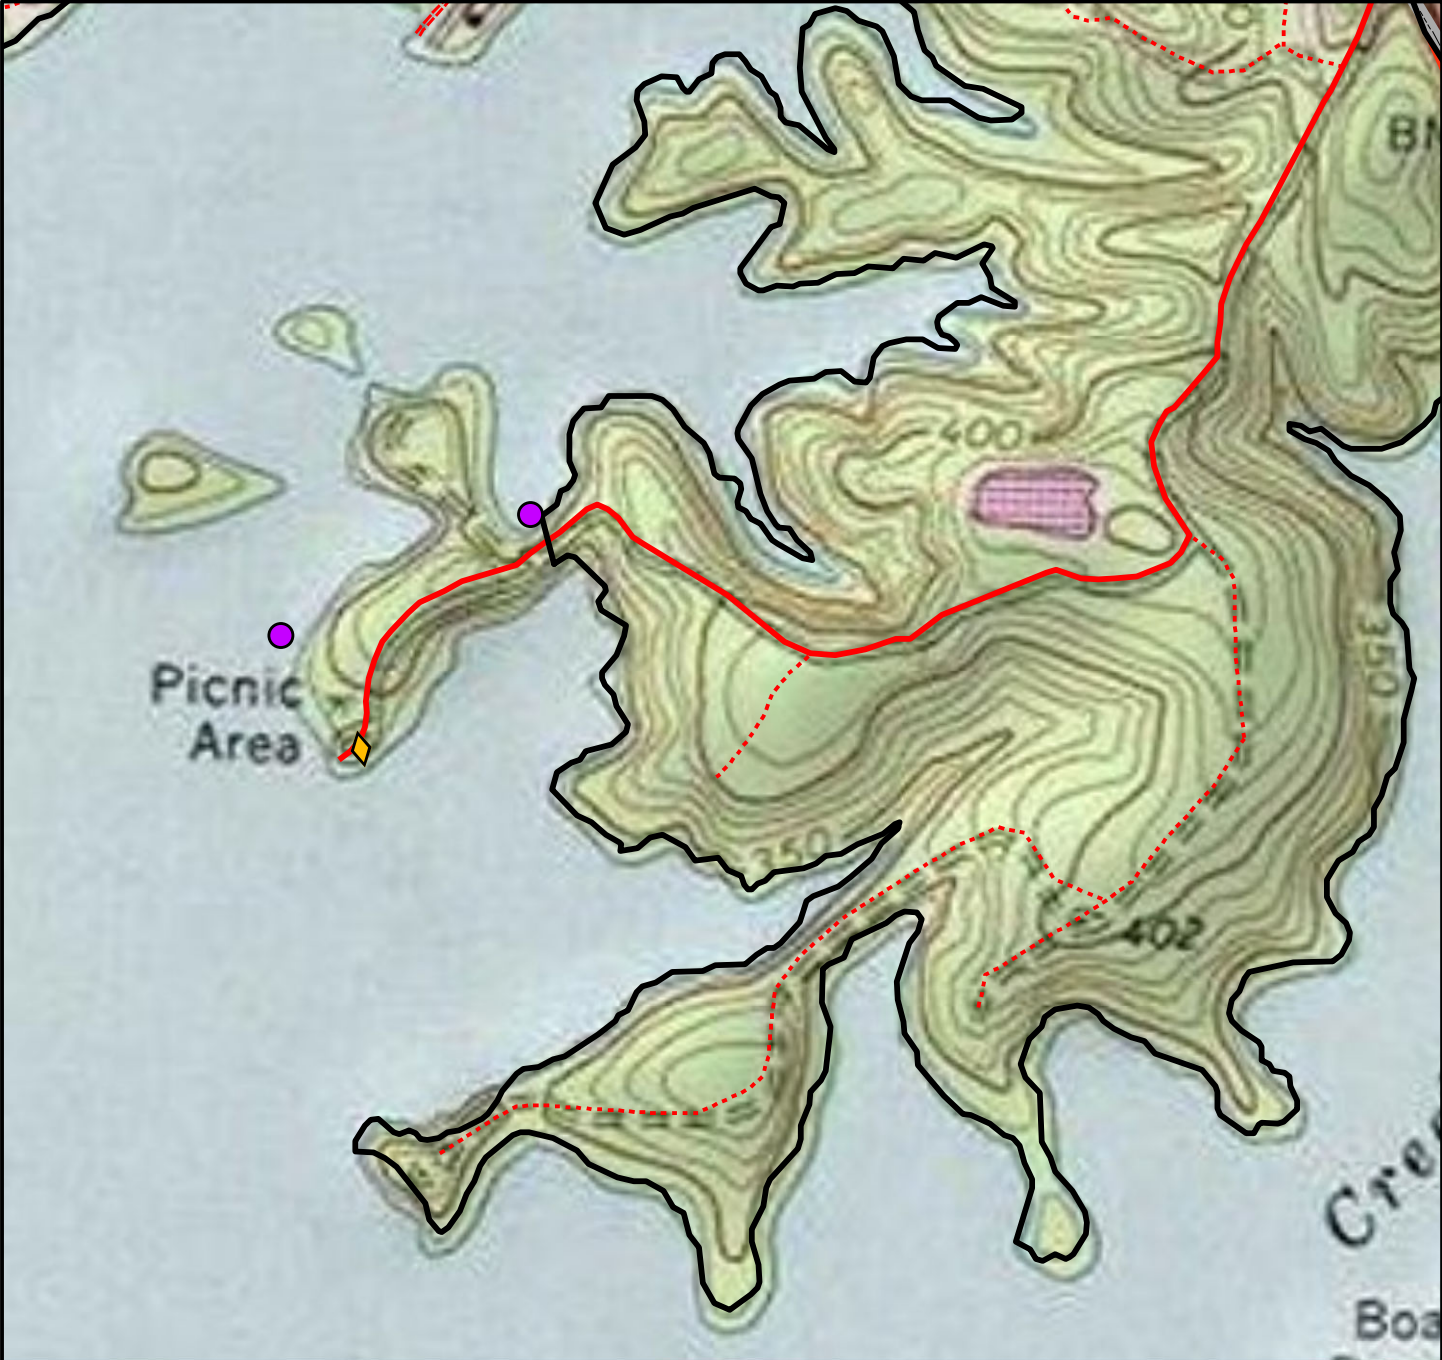

# Scotts Ferry Ramp Bank Fishing Area

**Legend**

**Bank Fishing Areas**

- Deep Water Fish Attractors
- COE
- GDNR
- SCDNR
- ◆ Boat Ramps
- Hunting Area Boundary
- Property Line

**US Army Corp Of Engineers**

**Scotts Ferry Ramp  
McCormick County, SC  
Submerged Christmas Trees  
J. Strom Thurmond Lake**